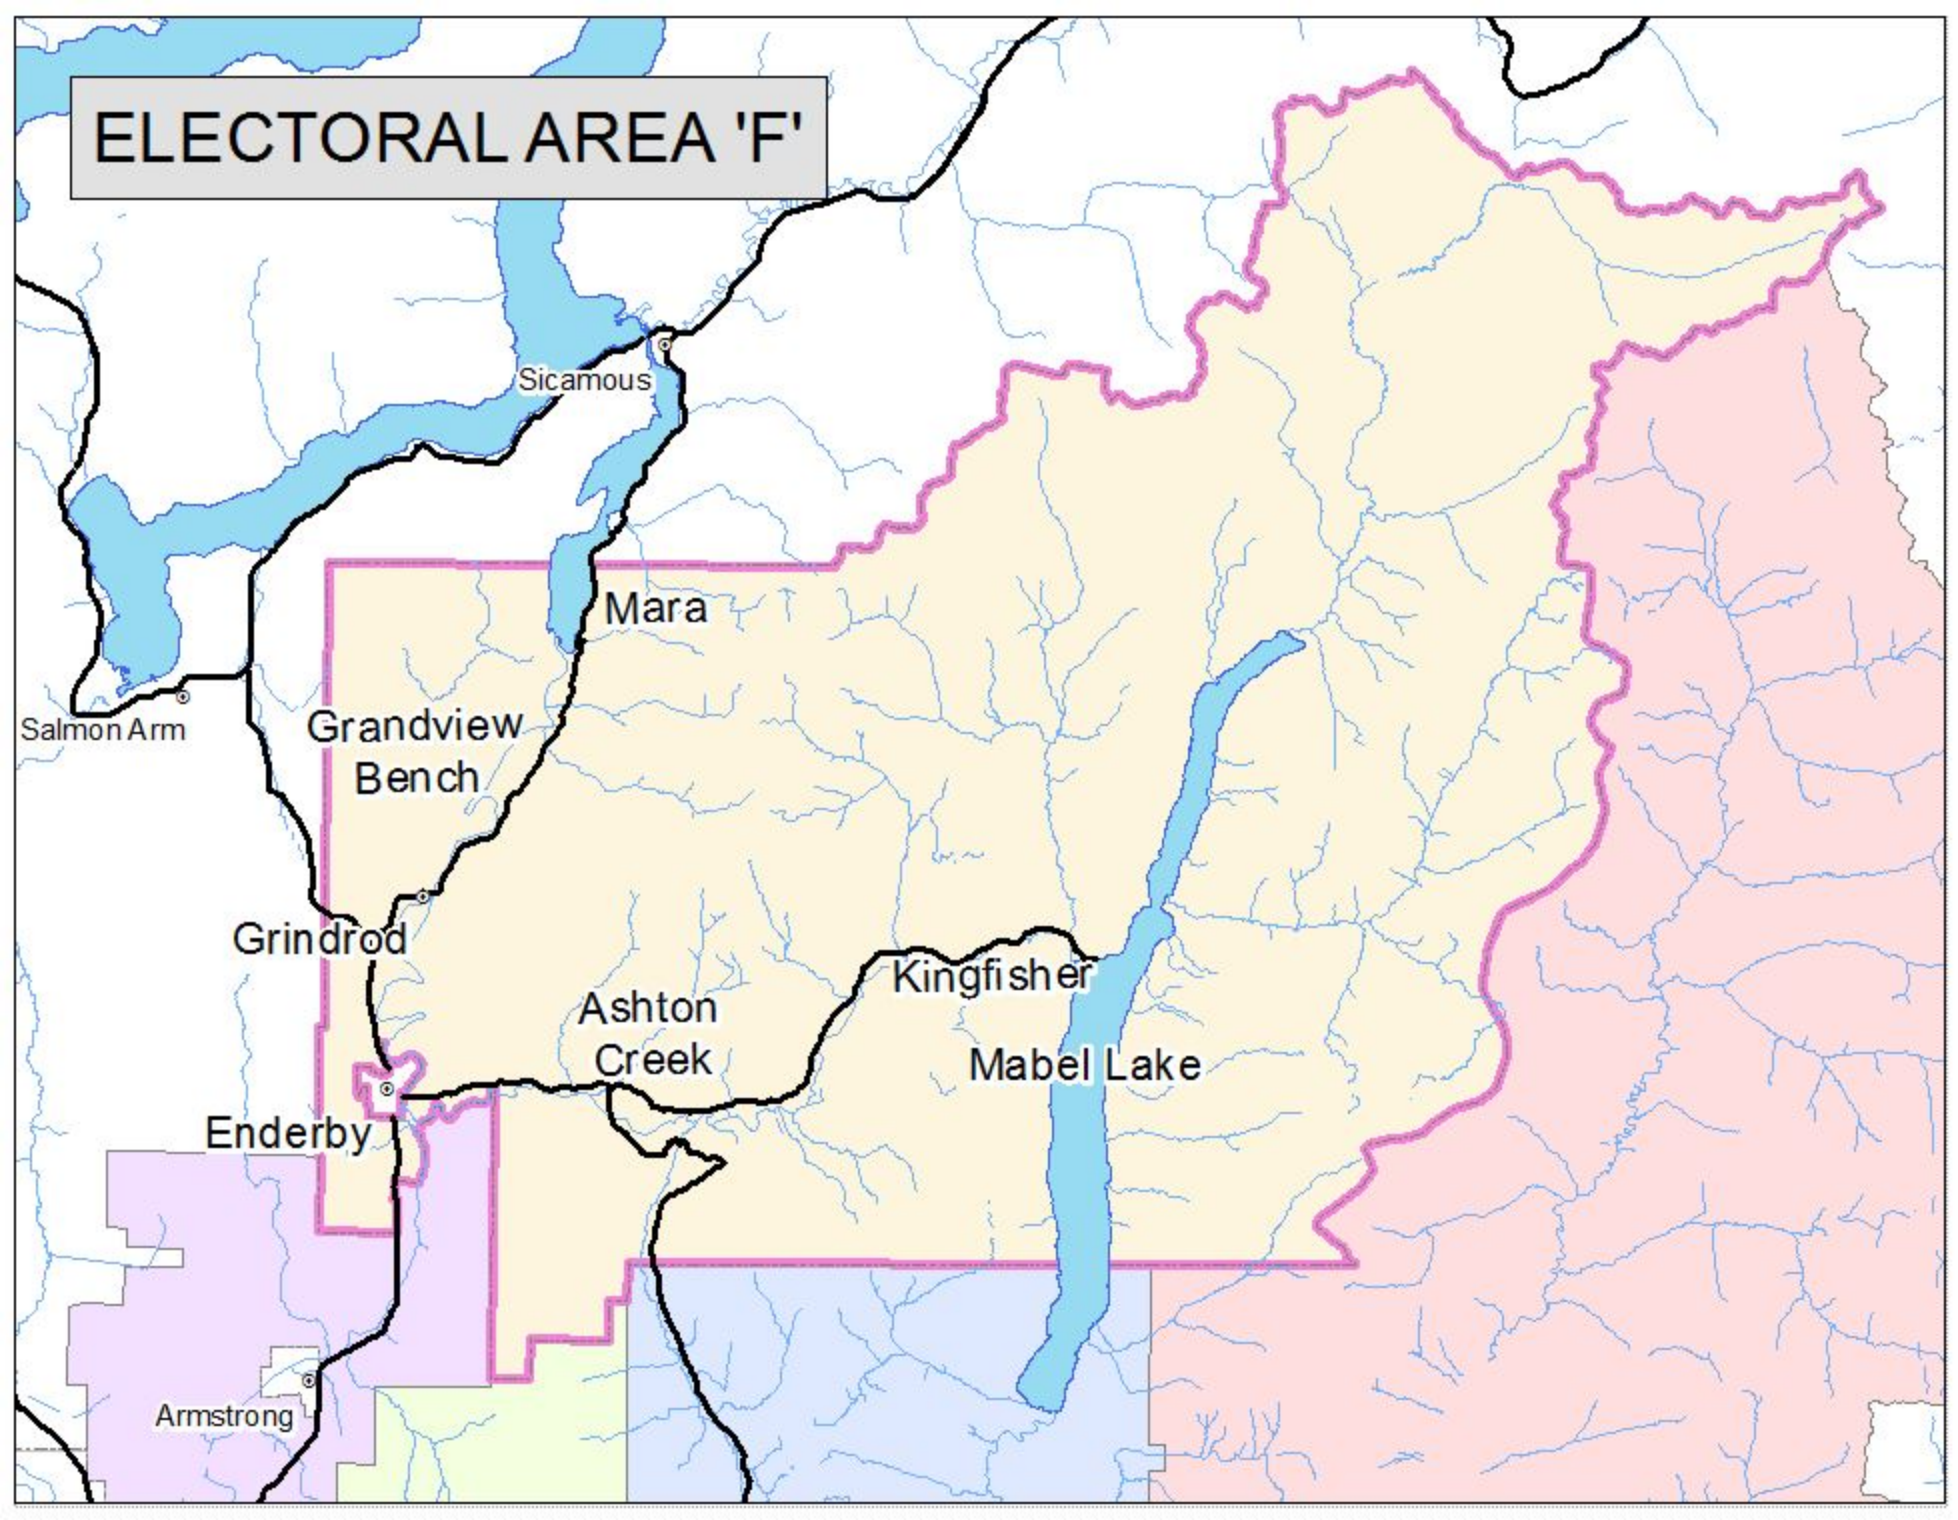

# ELECTORAL AREA 'F'

Sicamous

Mara

Grandview  
Bench

Grindrod

Ashton  
Creek

Kingfisher

Mabel Lake

Enderby

Armstrong

Salmon Arm