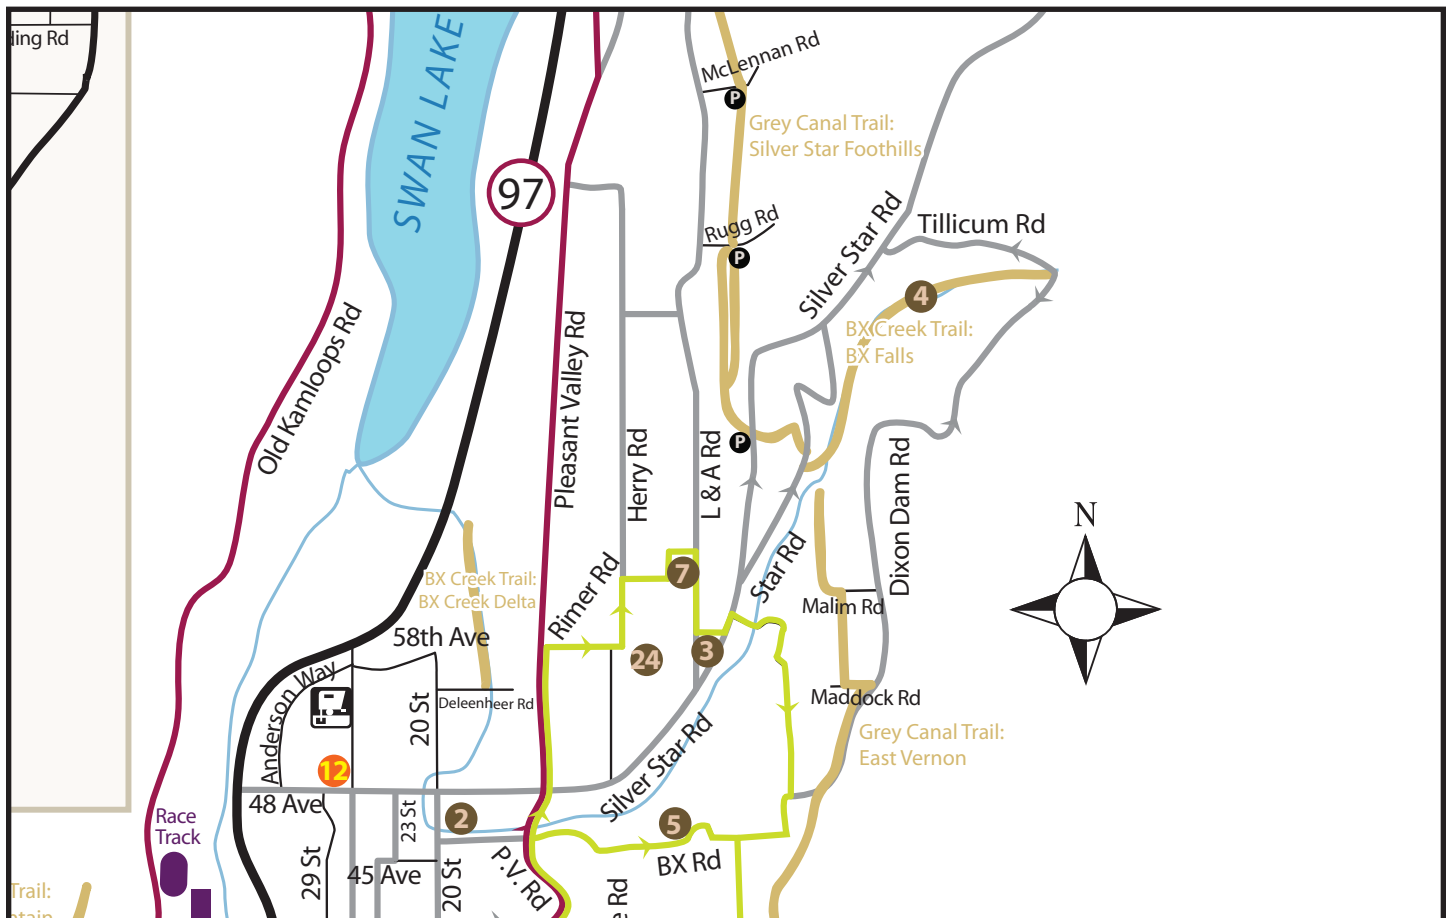

BX CREEK TRAIL

BX Creek Falls

This trail section has a trail head and parking at each end. Park at either the Tillicum Road parking lot, 2 km from the junction of Silver Star Road, or at the trail head on Star Road. You can experience the cool, humid world of birch trees, devil's club, horsetail and cedar trees along this 2 km, creek-side trail. This trail also connects to the Grey Canal trail just 300 meters north of the Star Road trail head.

BX Creek Delta

This section of trail goes from Frontage Road on Highway 97 to 48th Avenue. Parking is available on the cul-de-sac at the north end of 20th Street, or on the south end of Frontage Road. The trail provides boardwalks across wetland to protect this sensitive ecosystem.

Hiking and Biking Routes

- BX Bike Loop
- Bella Vista Bike Loop
- Coldstream Valley Bike Loop
- Commonage / Bench Row Bike Loop
- Middleton Mountain Bike Loop
- Swan Lake Bike Loop
- Suggested Bike Commuter Roads
- ~ Unpaved Hiking and Biking Routes
- ~ Paved Hiking and Biking Routes
- ~ Uphill Routes

Points of Interest

- 1 Allan Brooks Nature Centre
- 2 Bella Vista Farm Market
- 3 Davison Orchards
- 4 O'Keefe Ranch
- 5 Performing Arts Centre
- 6 Planet Bee
- 7 Pleasant Valley Fruit & Garden
- 8 Polson Park Mall
- 9 Swan Lake Nurseryland
- 10 Vernon Museum & Library
- 11 Vernon Recreation Centre
- 12 Village Green Mall