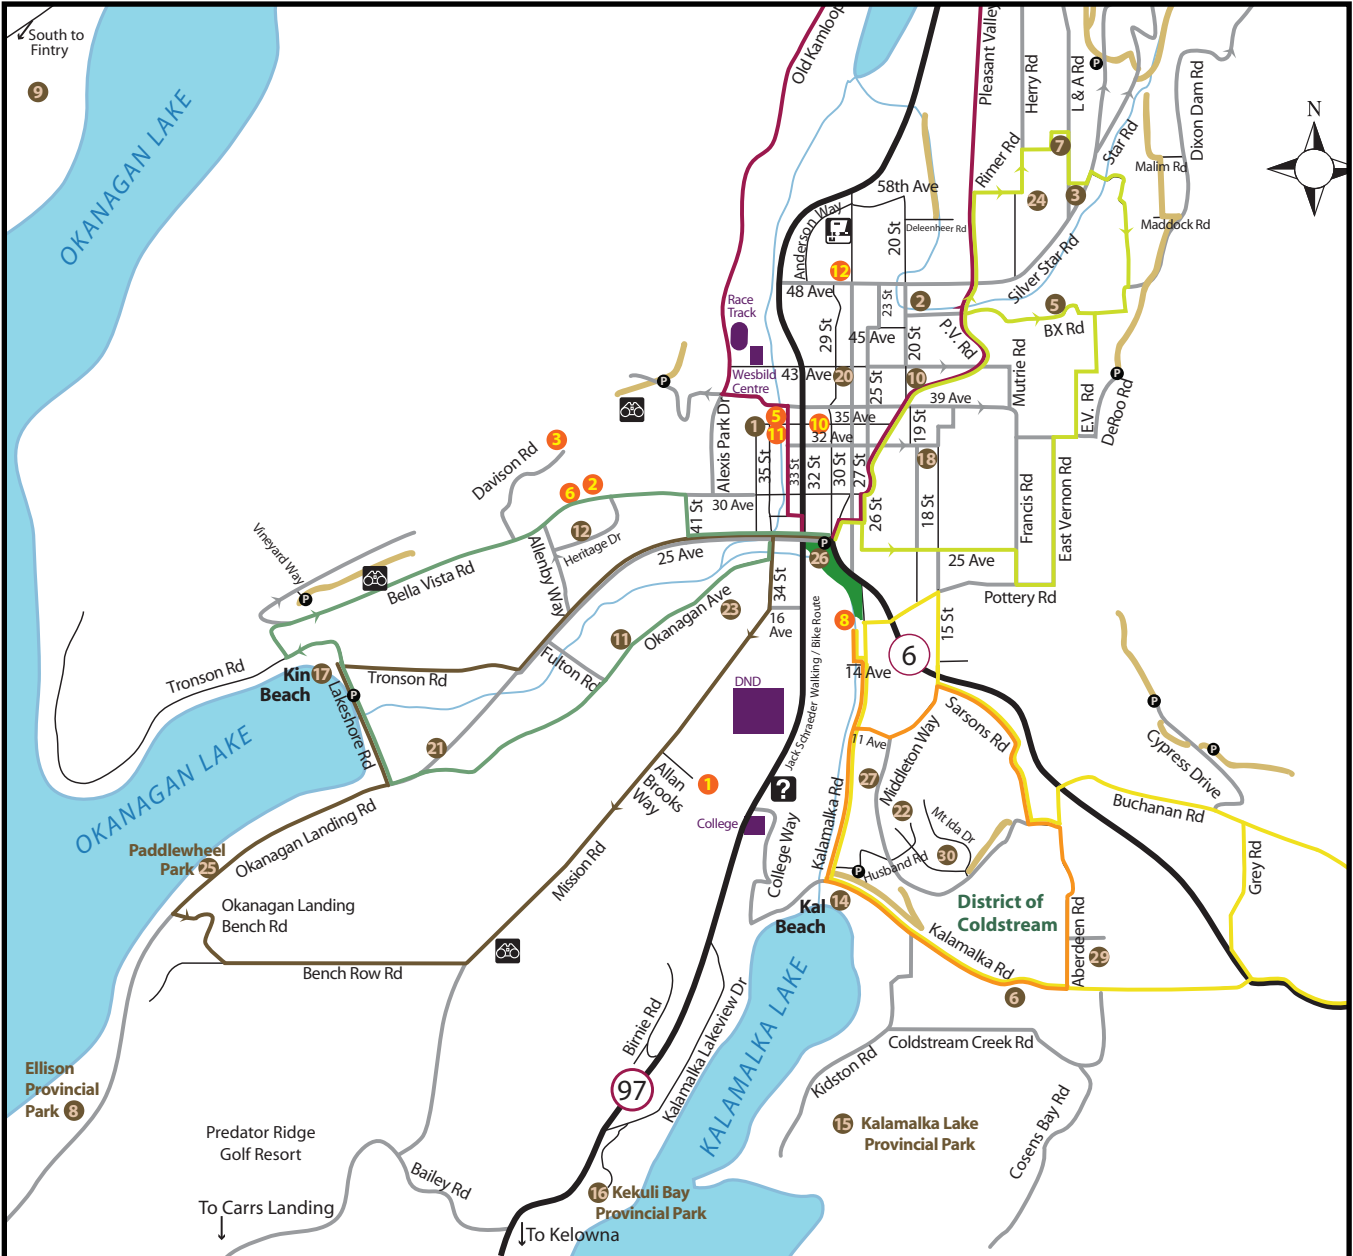

# Bella Vista Bike Loop

Route Type: Cycling

Distance: 18 km

Difficulty: Moderate

Access: This route starts at Polson Park, located at the corner of 32nd St and 25th Ave.

With a mix of farms, orchards and vineyards, there are some great stops of interest along Bella Vista Drive. This route also offers great views of the valley and Okanagan Lake. Kin Beach, located on Lakeshore Drive, is a great place to cool off as it is a popular swimming beach and a great picnic destination. Use caution, as there are some steep, narrow sections.

## Hiking and Biking Routes

- BX Bike Loop
- Bella Vista Bike Loop
- Coldstream Valley Bike Loop
- Commonage / Bench Row Bike Loop
- Middleton Mountain Bike Loop
- Swan Lake Bike Loop
- Suggested Bike Commuter Roads
- ~ Unpaved Hiking and Biking Routes
- ~ Paved Hiking and Biking Routes
- ~ Uphill Routes

## Points of Interest

- 1 Allan Brooks Nature Centre
- 2 Bella Vista Farm Market
- 3 Davison Orchards
- 4 O'Keefe Ranch
- 5 Performing Arts Centre
- 6 Planet Bee
- 7 Pleasant Valley Fruit & Garden
- 8 Polson Park Mall
- 9 Swan Lake Nurseryland
- 10 Vernon Museum & Library
- 11 Vernon Recreation Centre
- 12 Village Green Mall