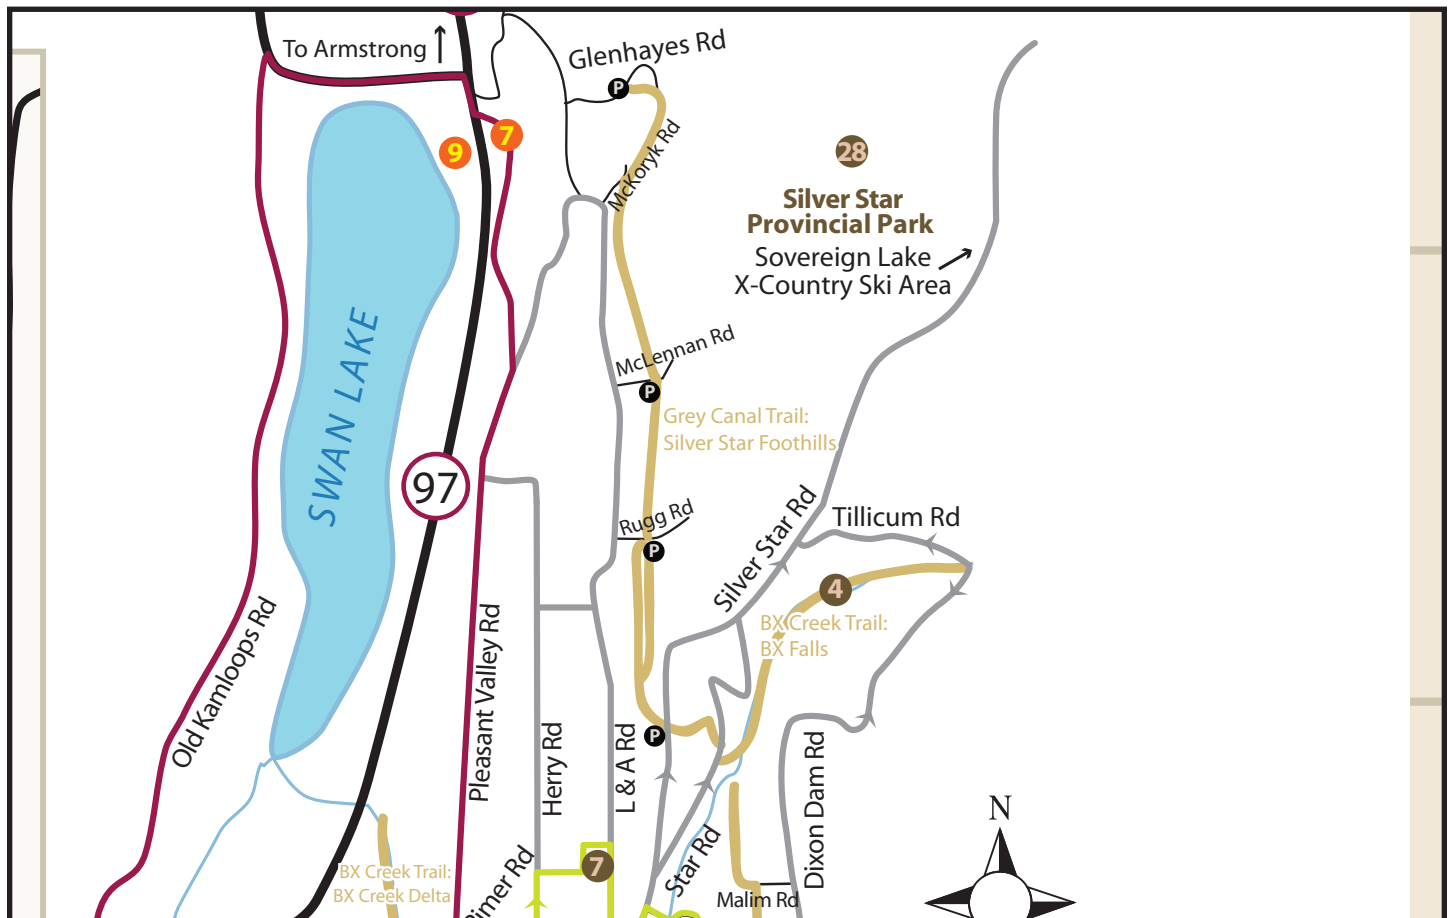

## Silver Star Foothills

**Blackcomb Way Trail Head:** Heading along 48th Avenue / Silver Star Road go 1.5 km past BX School, then turn left onto Blackcomb Way; the parking lot is another 100 meters, under the hydro lines.

**Rugg Road Trail Head:** This trail extends between Silver Star in a short loop that hooks back at Rugg Road. It is possible to park at Rugg Road and use the trail to head toward Silver Star Road and loop back.

## Swan Lake East

This section of trail goes from Rugg Road to Glenhayes Road for a total of 3.5 km. Park at McLennan Road, Rugg Road, or Glenhayes Road. This is a gently undulating trail with magnificent valley views.

### Points of Interest

-  1 Allan Brooks Nature Centre
-  2 Bella Vista Farm Market
-  3 Davison Orchards
-  4 O'Keefe Ranch
-  5 Performing Arts Centre
-  6 Planet Bee
-  7 Pleasant Valley Fruit & Garden
-  8 Polson Park Mall
-  9 Swan Lake Nurseryland
-  10 Vernon Museum & Library
-  11 Vernon Recreation Centre
-  12 Village Green Mall