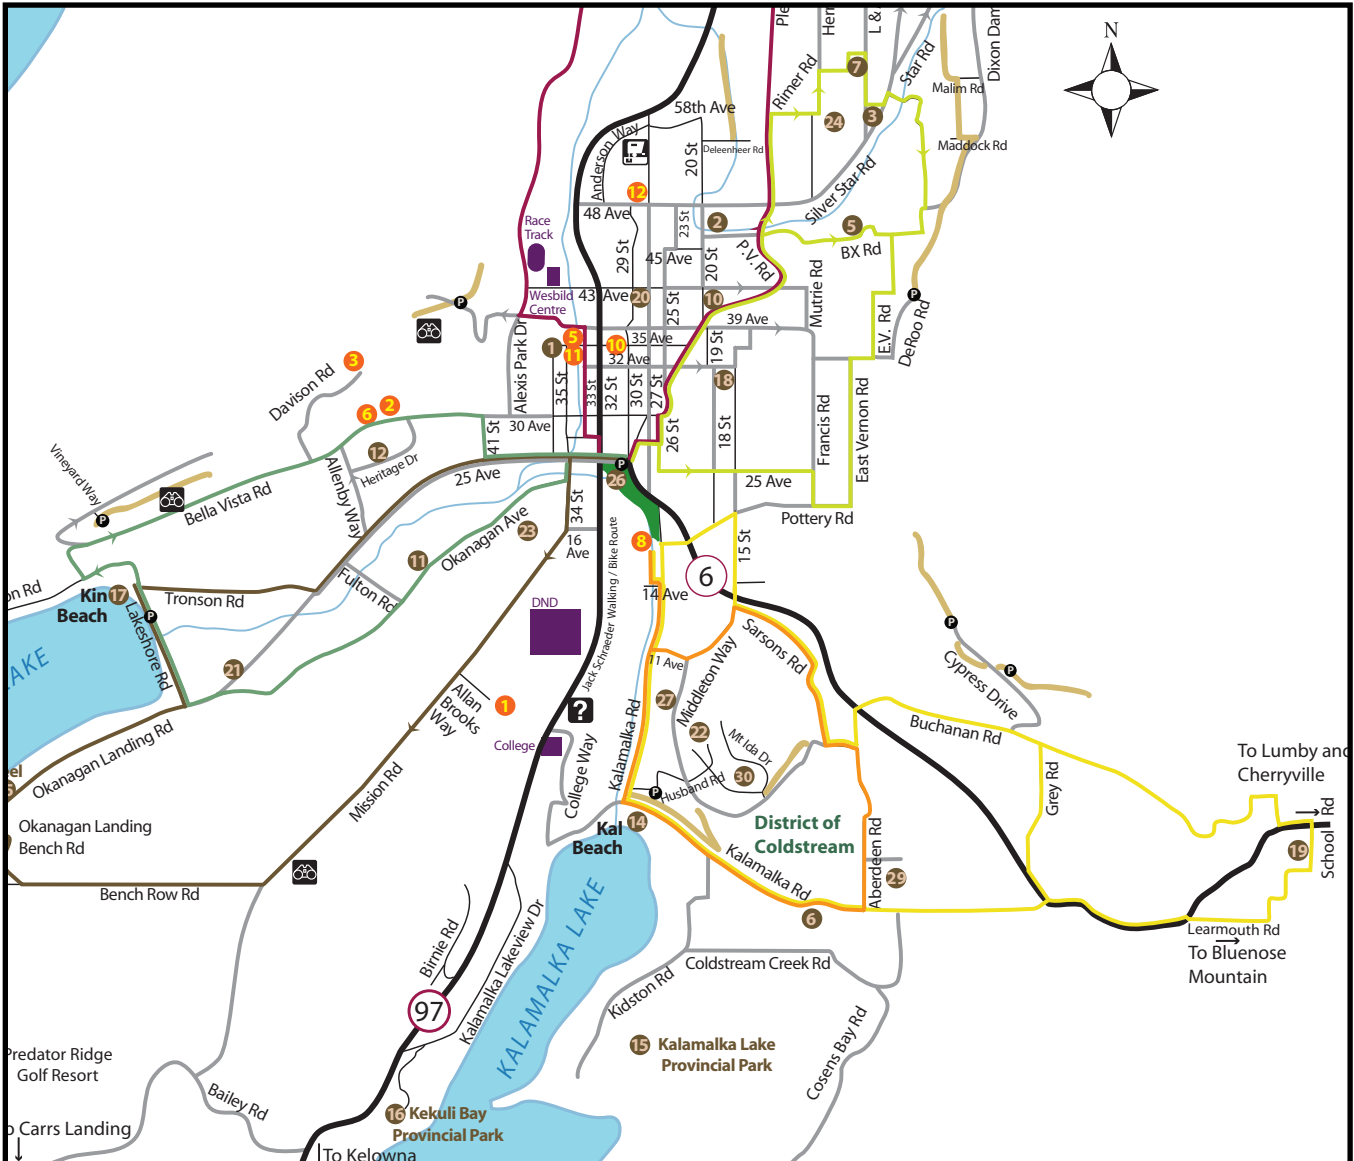

# ● Middleton Bike Loop

Route Type: Cycling

Distance: 11 km

Difficulty: Moderate

**Access:** This route starts at the south end of Polson Park boardwalk, located at the corner of 32nd St and 25th Ave, at 14th Ave.

This 11 km route is a great way to see a sample of the areas that Vernon has to offer. Starting at Polson Park, this trail heads out along the interpretive boardwalk to the south of the Park and onto 14th Avenue. The trail then heads through the Middleton Mountain area, and into the agricultural community of Coldstream. Stenquist Park, a great picnic site just off of Paisley Drive on Aberdeen Road, is 5 km into your ride. Once back on Kalamalka Road, it is 3 km of winding through the beautiful community of Coldstream until you reach Kalamalka Beach.

## Hiking and Biking Routes

- BX Bike Loop
- Bella Vista Bike Loop
- Coldstream Valley Bike Loop
- Commonage / Bench Row Bike Loop
- Middleton Mountain Bike Loop
- Swan Lake Bike Loop
- Suggested Bike Commuter Roads
- ~ Unpaved Hiking and Biking Routes
- ~ Paved Hiking and Biking Routes
- ~ Uphill Routes

## Points of Interest

- 1 Allan Brooks Nature Centre
- 2 Bella Vista Farm Market
- 3 Davison Orchards
- 4 O'Keefe Ranch
- 5 Performing Arts Centre
- 6 Planet Bee
- 7 Pleasant Valley Fruit & Garden
- 8 Polson Park Mall
- 9 Swan Lake Nurseryland
- 10 Vernon Museum & Library
- 11 Vernon Recreation Centre
- 12 Village Green Mall