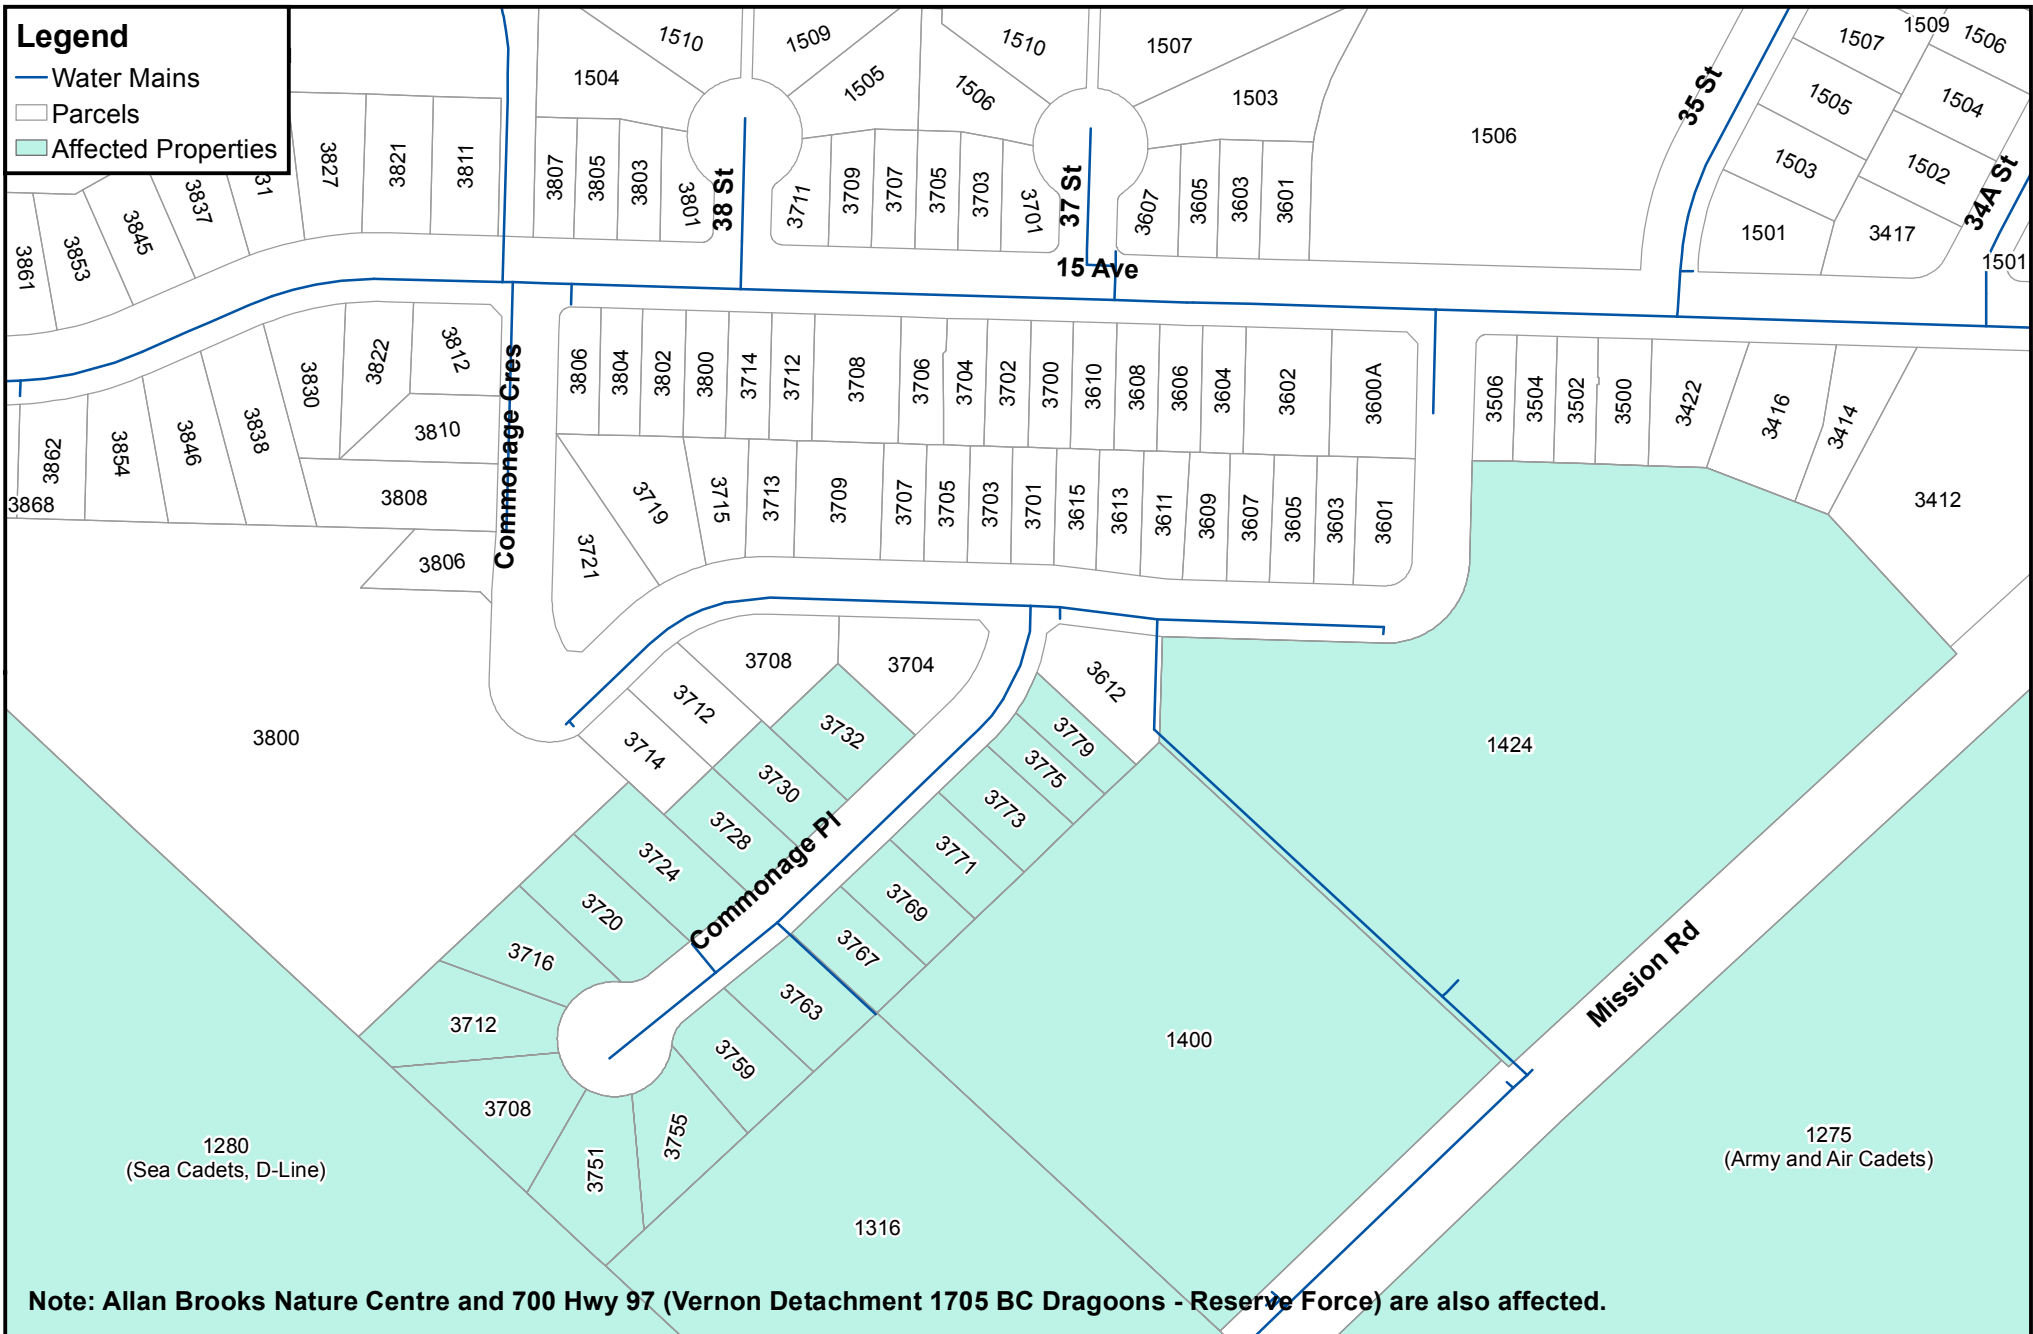

- Legend**
- Water Mains
  - Parcels
  - Affected Properties

**Note: Allan Brooks Nature Centre and 700 Hwy 97 (Vernon Detachment 1705 BC Dragoons - Reserve Force) are also affected.**

This map was compiled by RDNO, using data believed to be accurate; however, a margin of error is inherent in all maps. This product is distributed without warranties of any kind, either express or implied, including but not limited to warranties of sustainability or particular purpose or use.

## Affected Properties

Plot Date: Jun 10, 2019

Scale: 1:2,000