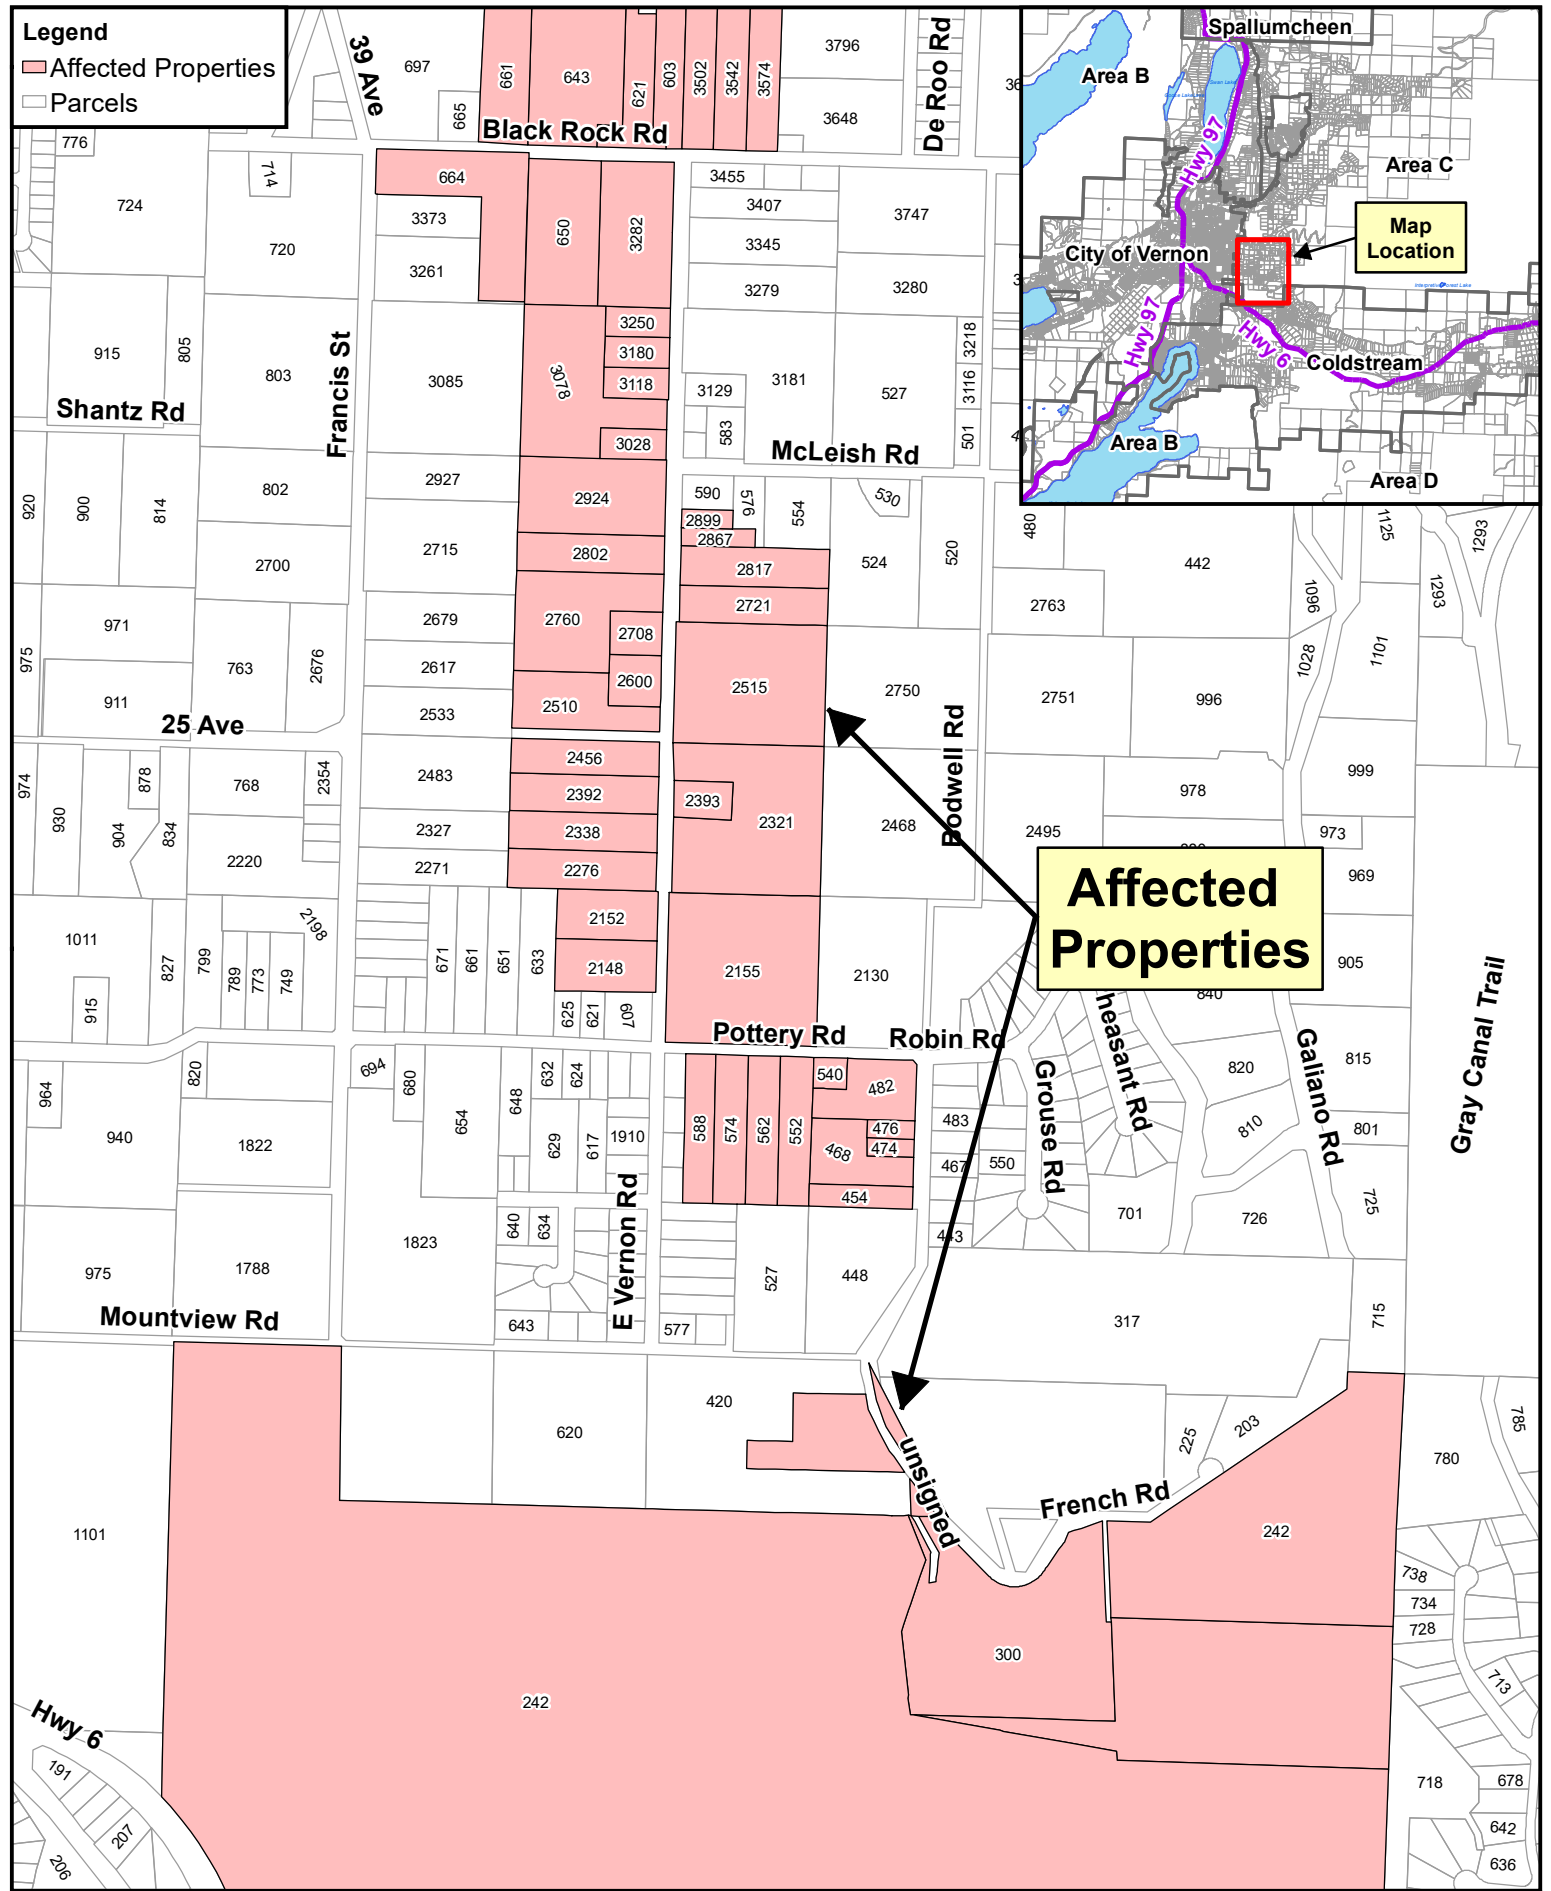

Legend

- Affected Properties
- Parcels

Affected Properties

Affected Properties in Electoral Area "C"

REGIONAL DISTRICT NORTH OKANAGAN RDNO

Plot Date: Apr 08, 2022

Scale: 1:10,000
Plot Size: 8.5" x 11"