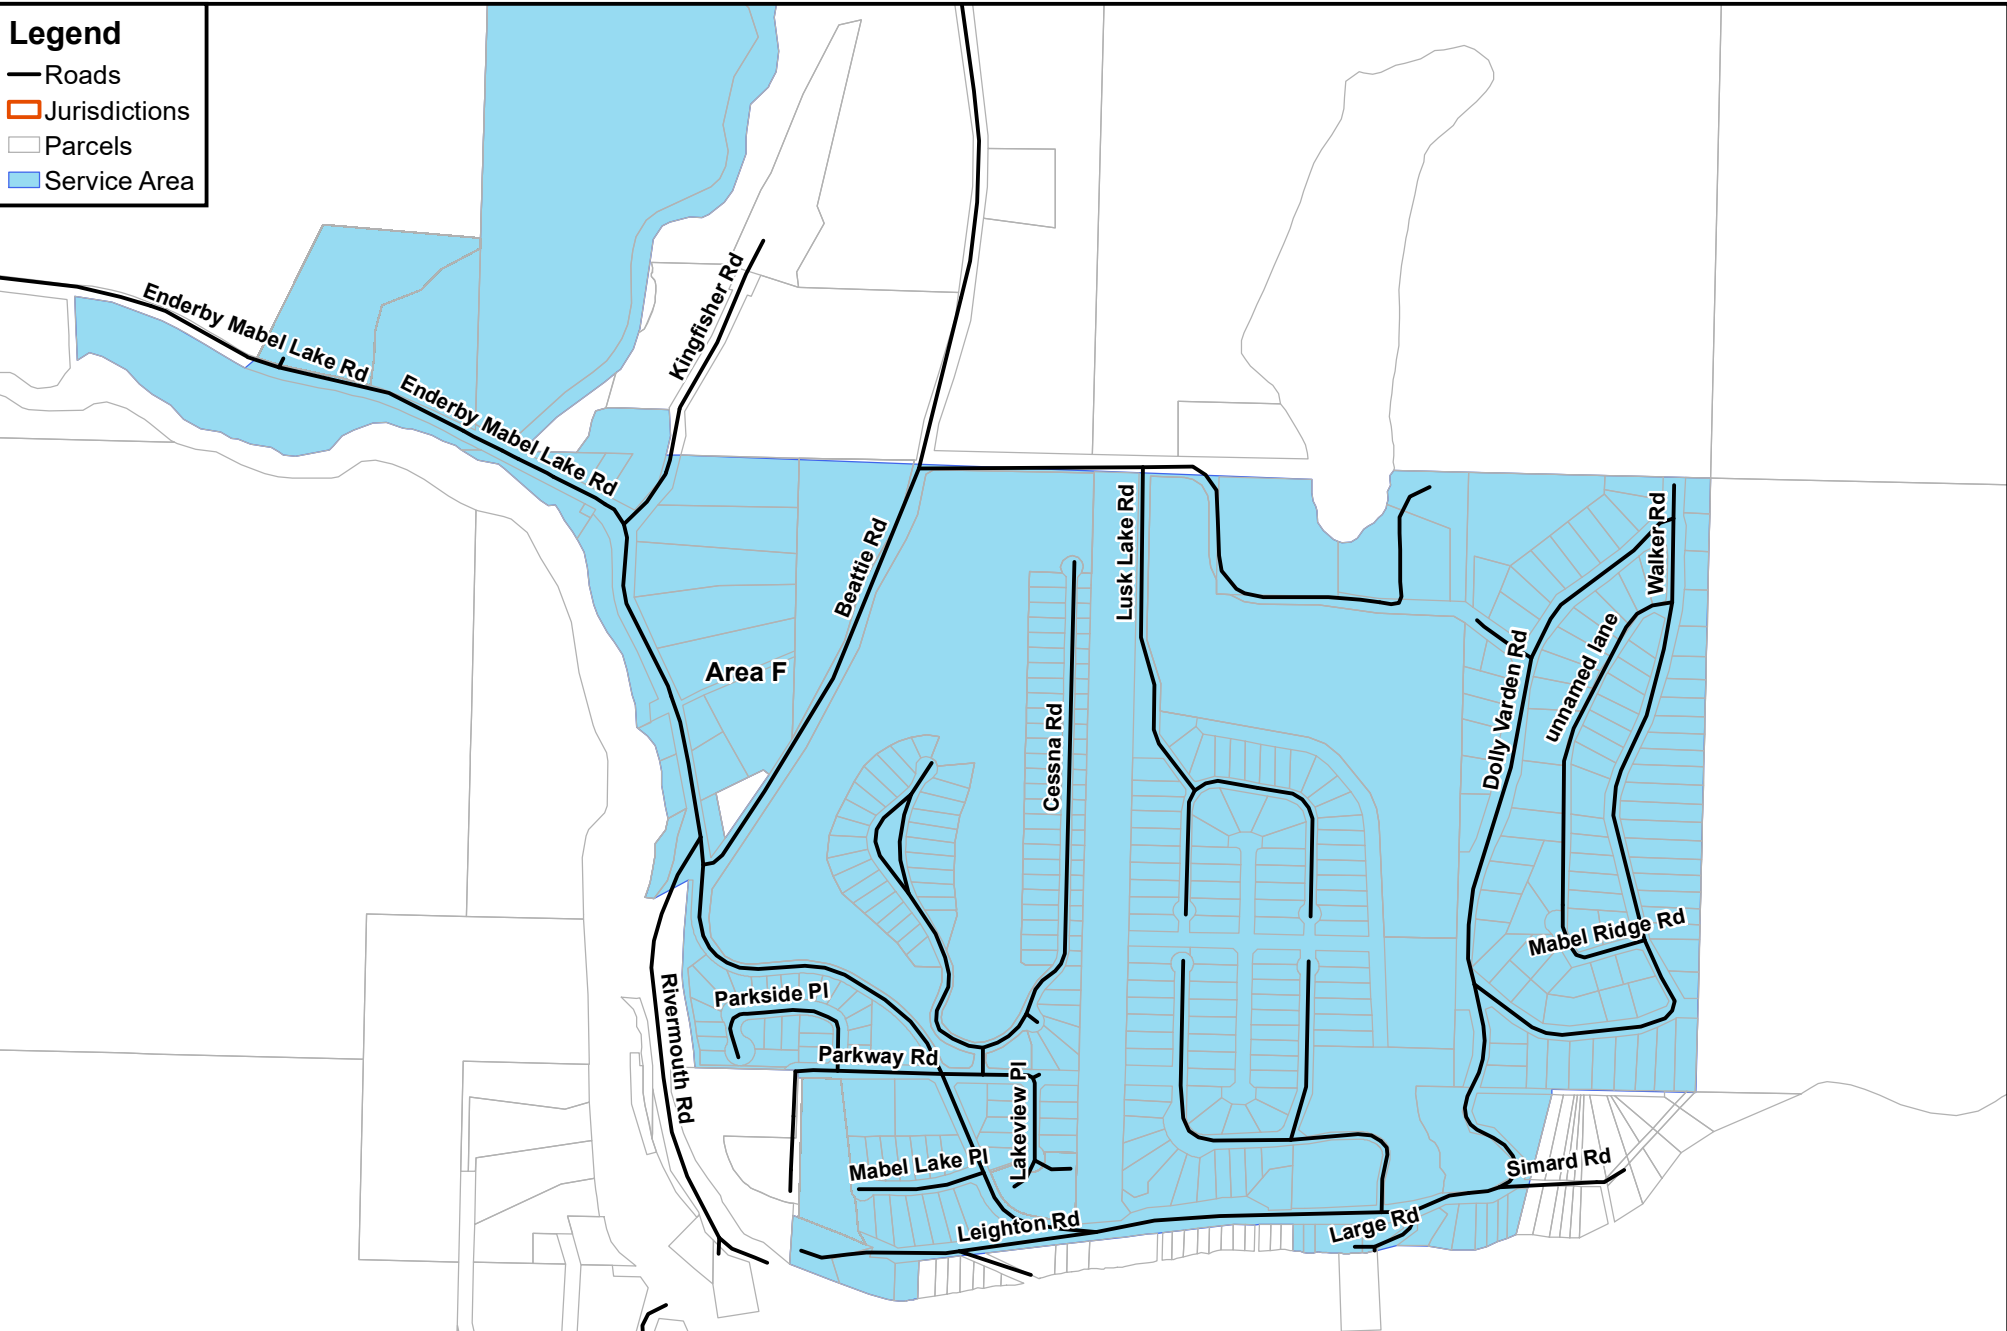

Legend

- Roads
- ▭ Jurisdictions
- ▭ Parcels
- ▭ Service Area

This map was compiled by RDNO, using data believed to be accurate; however, a margin of error is inherent in all maps. This product is distributed without warranties of any kind, either express or implied, including but not limited to warranties of sustainability or particular purpose or use.

Mabel Lake Water Utility

REGIONAL DISTRICT NORTH OKANAGAN

Plot Date: Sep 26, 2022

Scale: 1:10,000

0 250 500 1,000 Meters

Plot Size: 11" x 8.5"