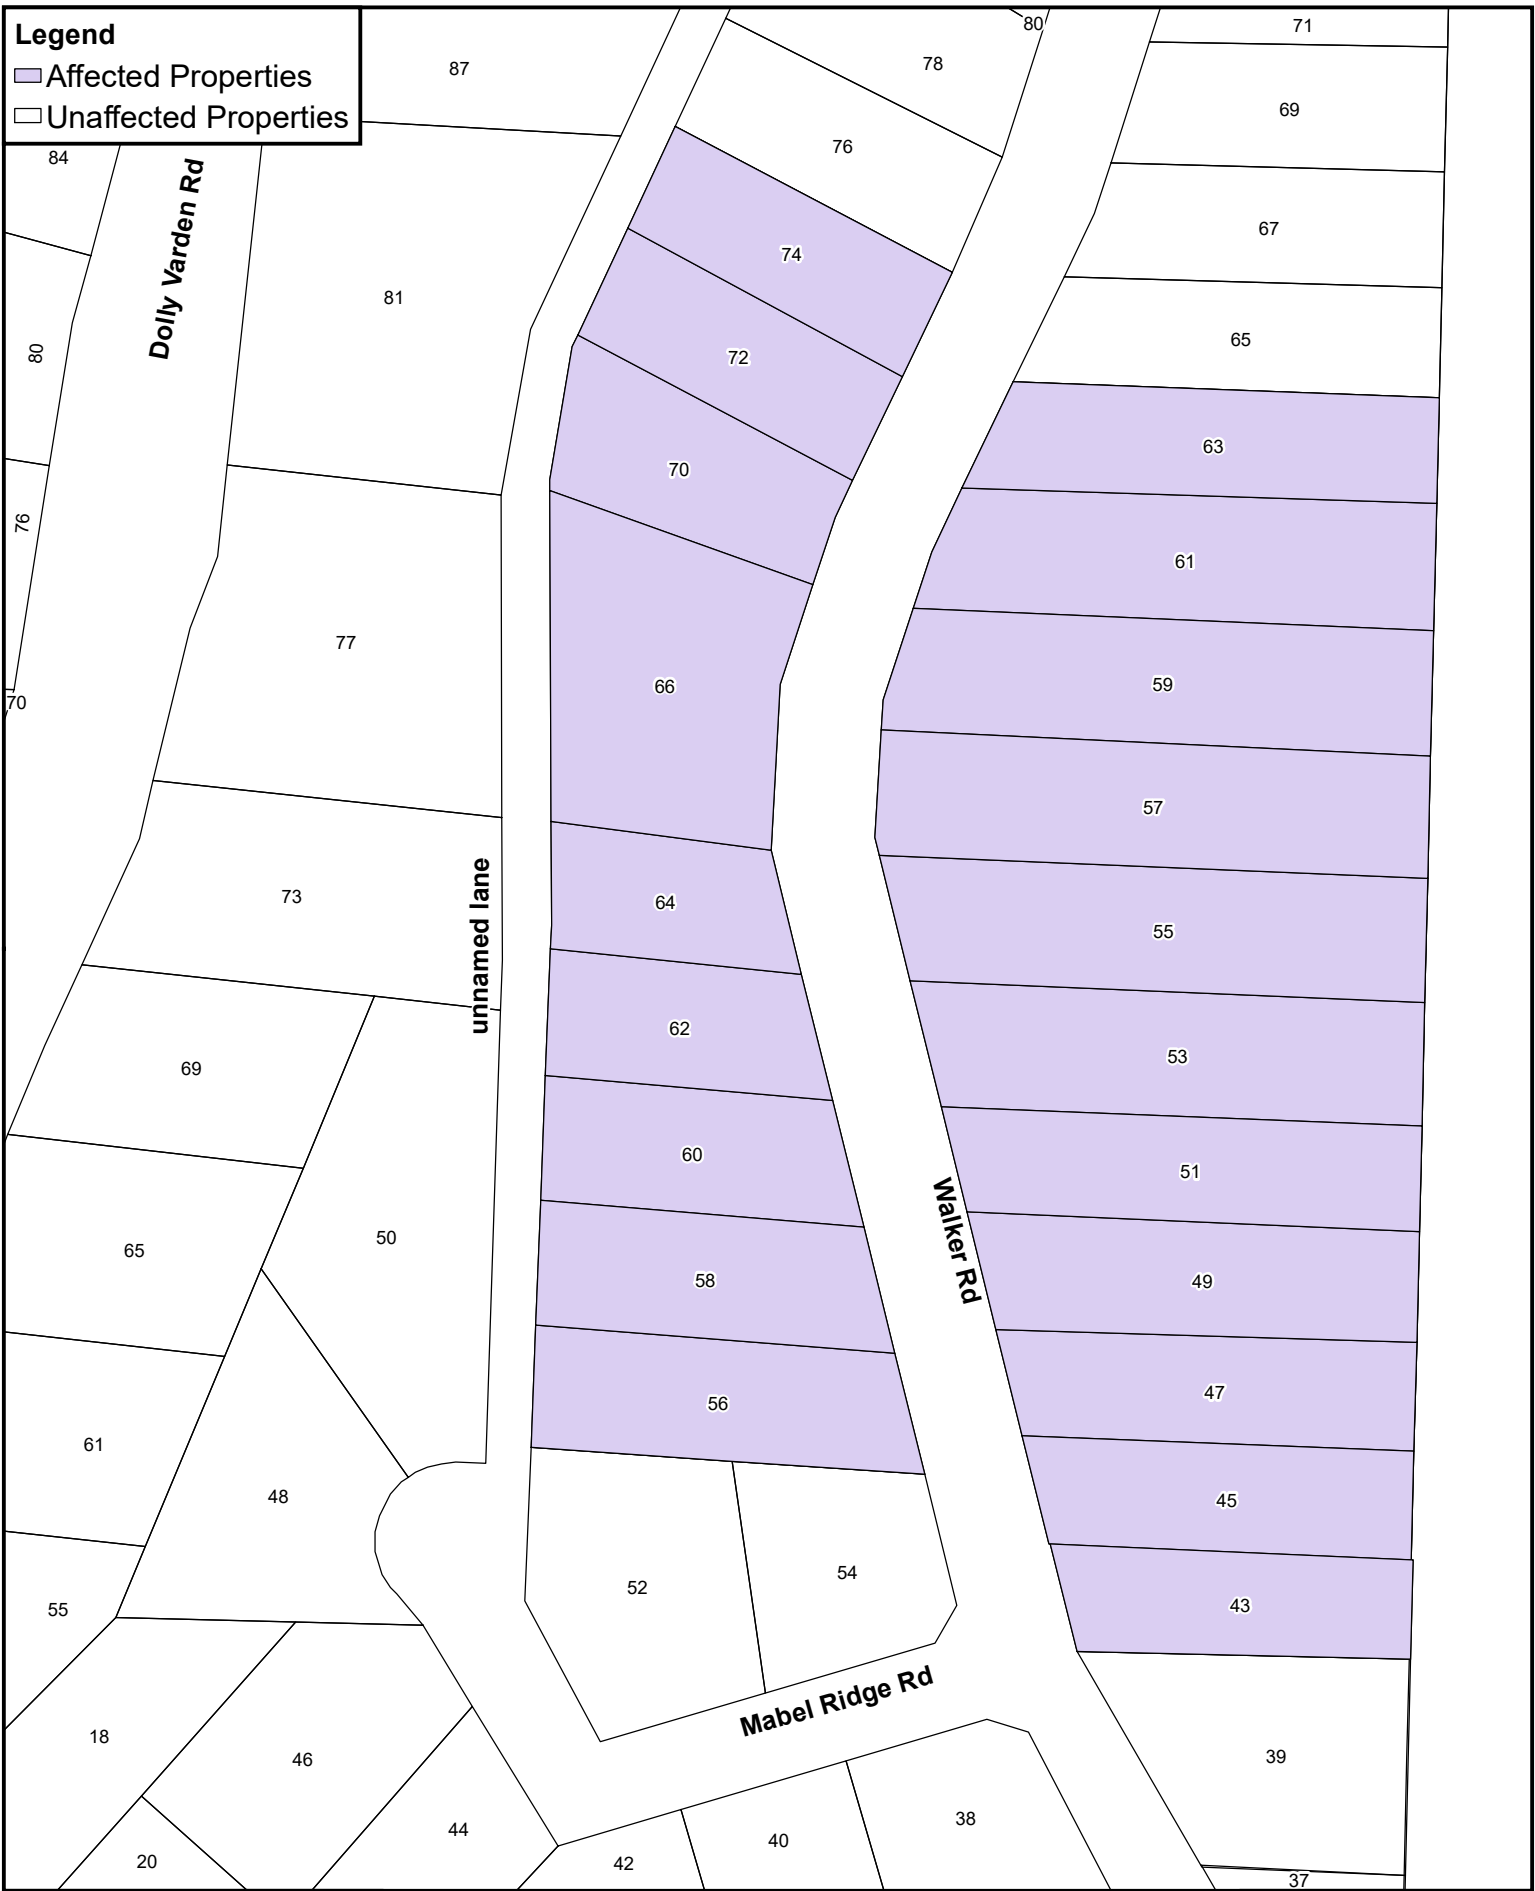

Legend

- Affected Properties
- Unaffected Properties

Affected Properties

Plot Date: Sep 08, 2023

Scale: 1:1,500
Plot Size: 8.5" x 11"

REGIONAL DISTRICT NORTH OKANAGAN RDNO