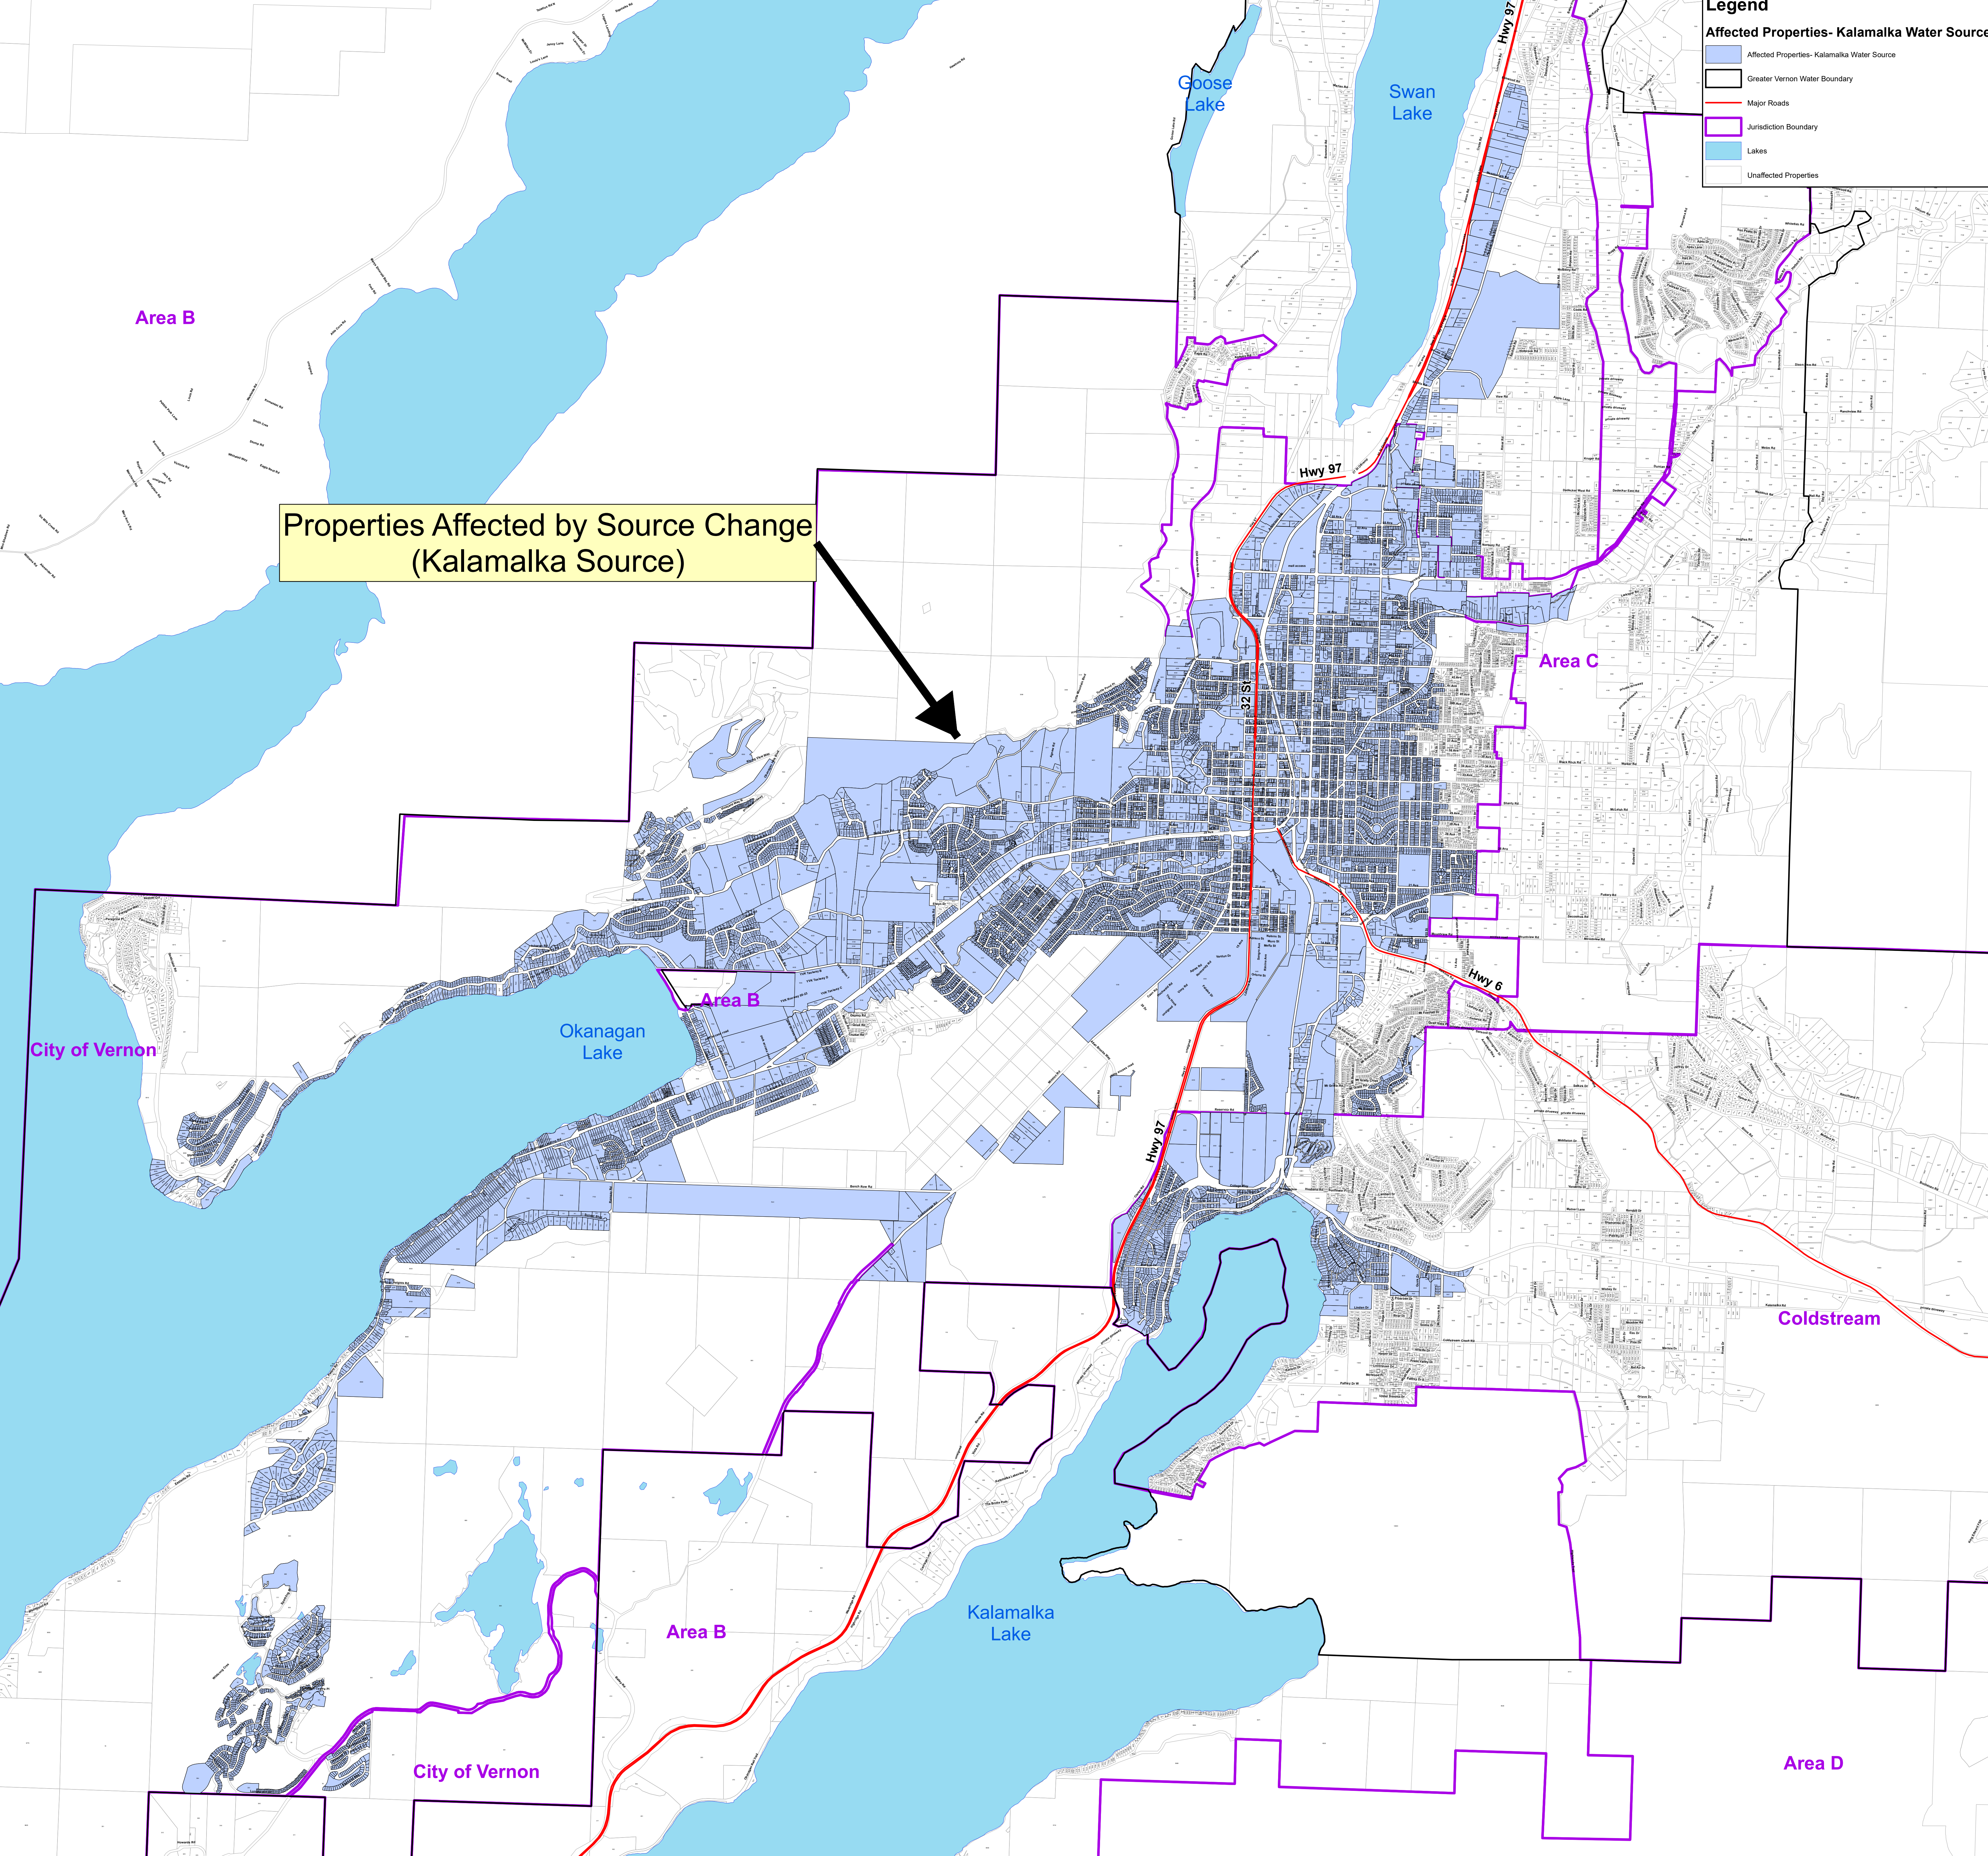

**Legend**

- Affected Properties- Kalamalka Water Source
- Greater Vernon Water Boundary
- Major Roads
- Jurisdiction Boundary
- Lakes
- Unaffected Properties

Properties Affected by Source Change  
(Kalamalka Source)

This map was compiled by RDNO, using data believed to be accurate; however, a margin of error is inherent in all maps. This product is distributed without warranties of any kind, either express or implied, including but not limited to warranties of sustainability or particular purpose or use.

Water Source Change - Affected Properties (Kalamalka Water Source)

Plot Date: Oct 20, 2023

Scale: 1:20,000

REGIONAL DISTRICT NORTH OKANAGAN RDNO