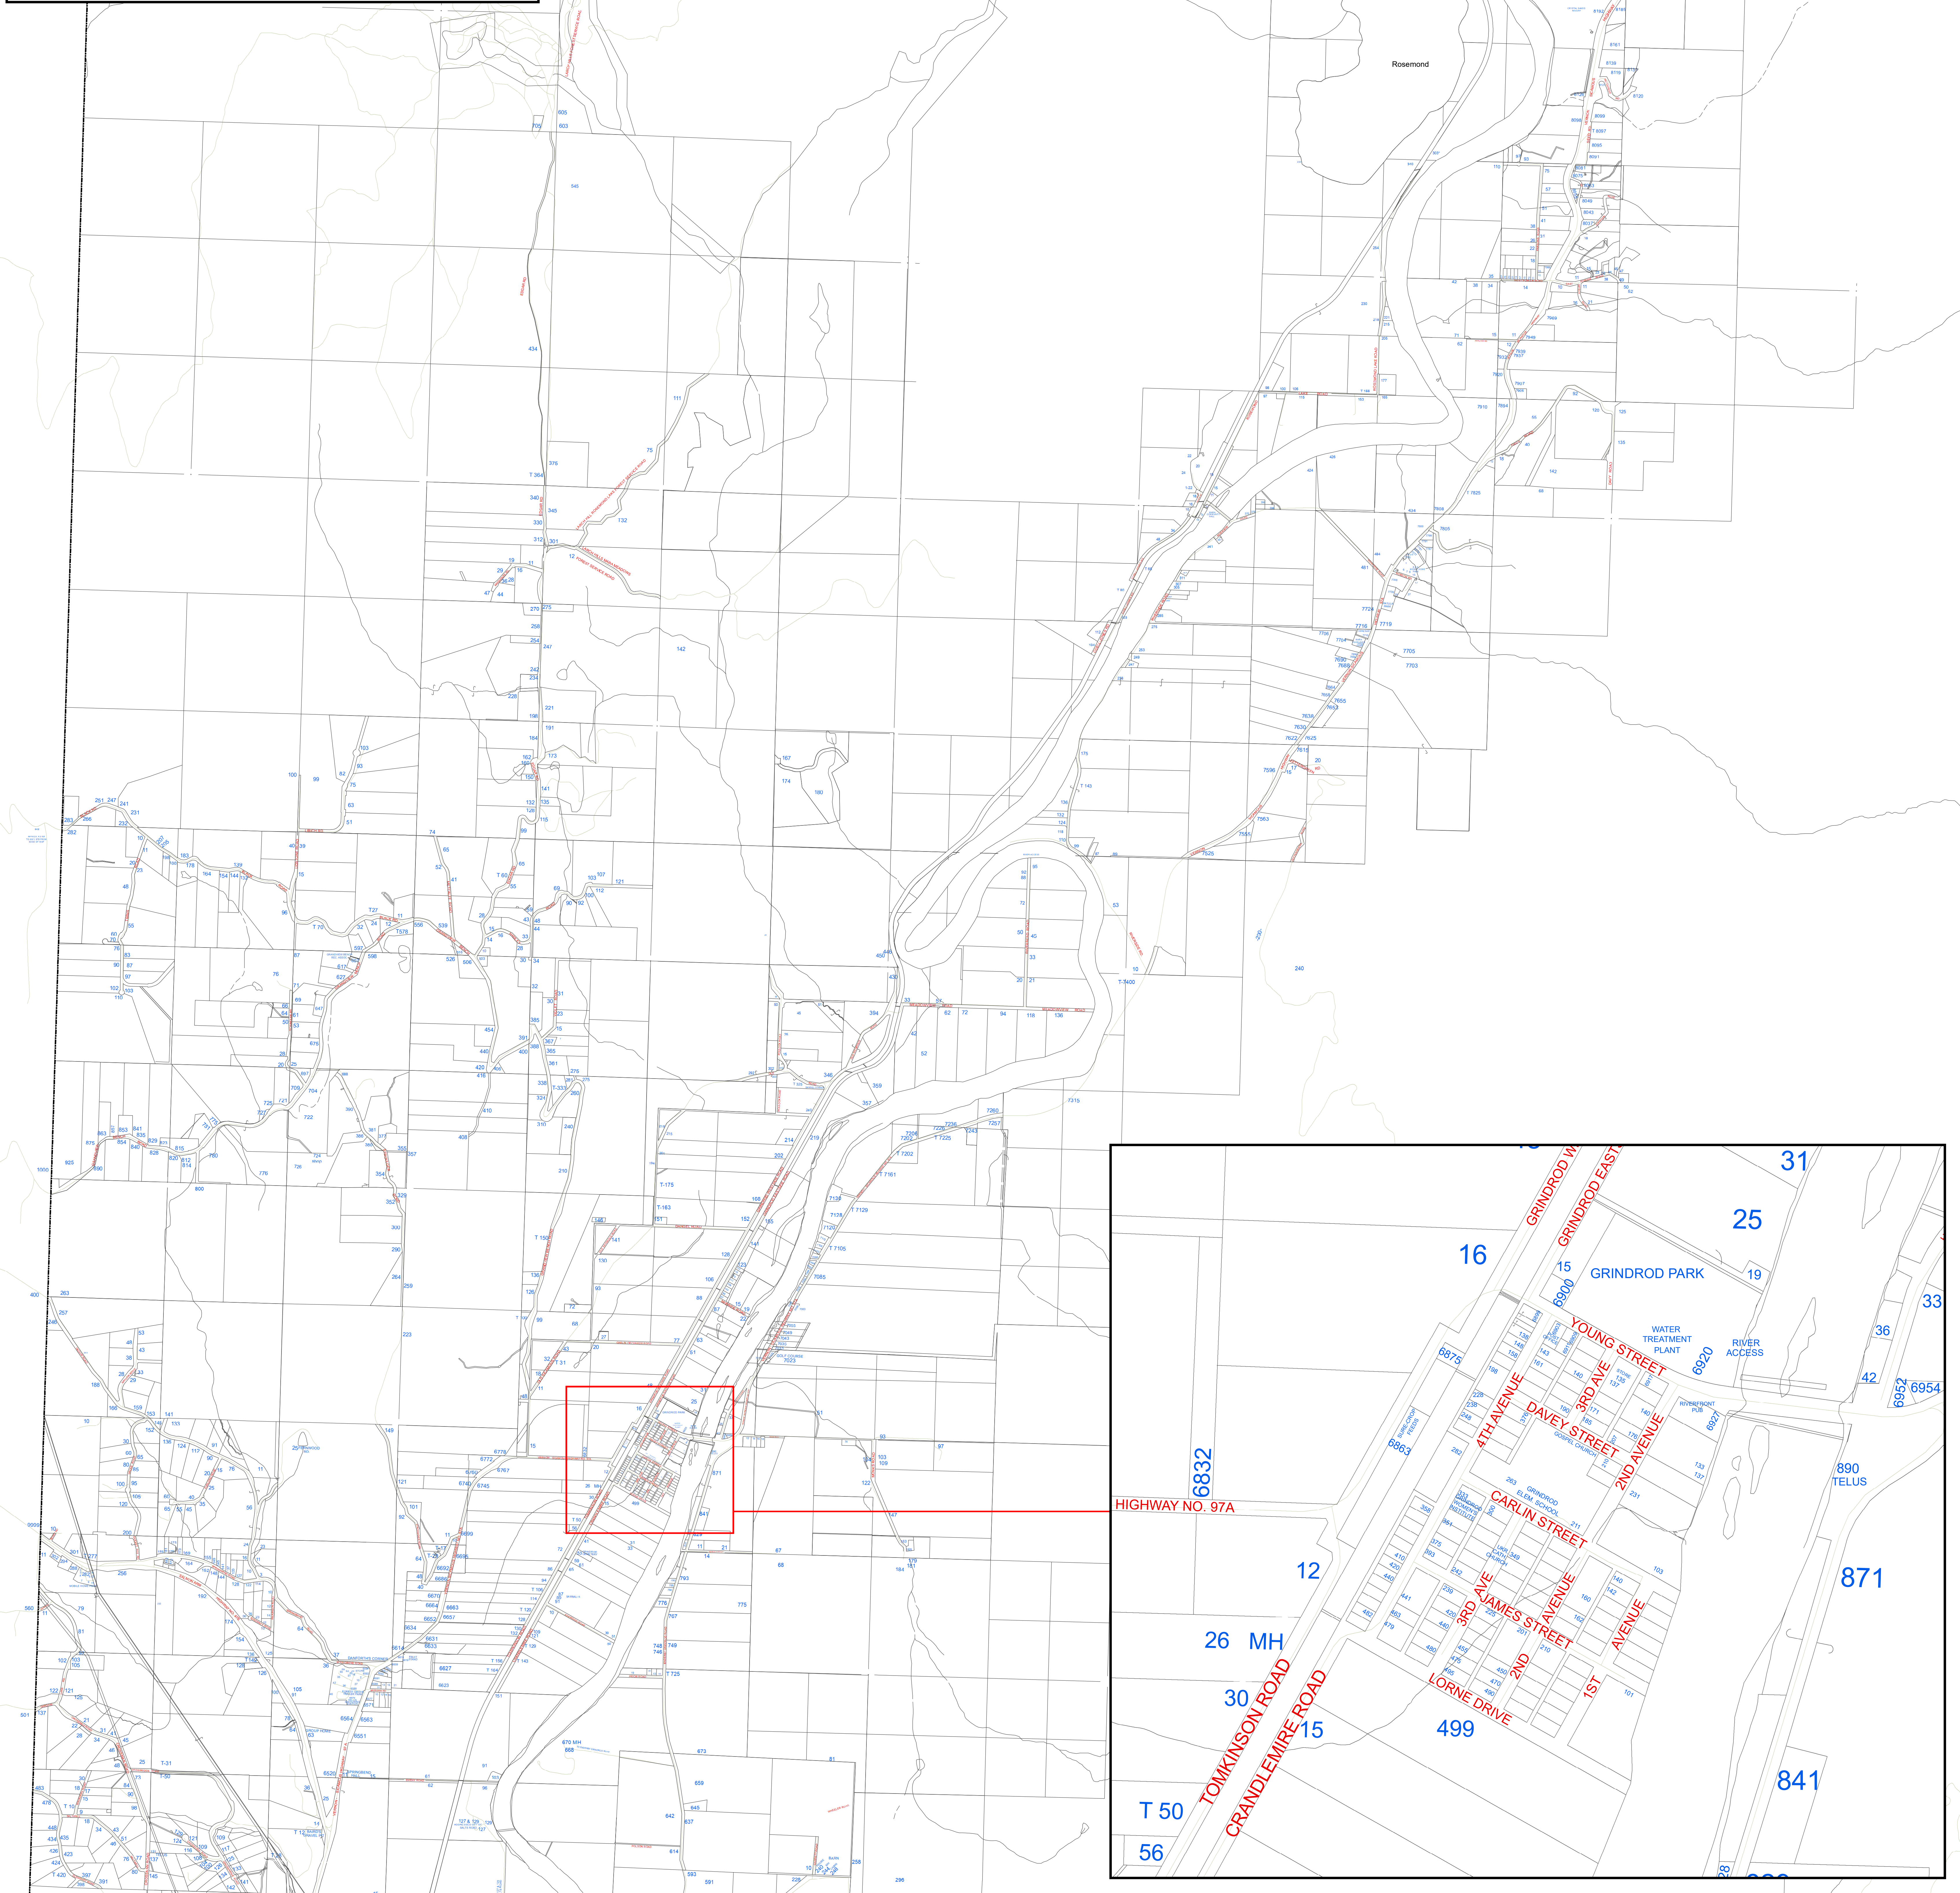

Area F - East

Plot Date: Feb 02, 2024

Scale: 1:15,000

This map was compiled by RDNO, using data believed to be accurate; however, a margin of error is inherent in all maps. This product is distributed without warranties of any kind, either express or implied, including but not limited to warranties of sustainability or particular purpose or use.

Area F - North

Plot Date: Feb 02, 2024

Scale: 1:15,000

This map was compiled by RDNO, using data believed to be accurate; however, a margin of error is inherent in all maps. This product is distributed without warranties of any kind, either express or implied, including but not limited to warranties of sustainability or particular purpose or use.

Area F - West

Plot Date: Feb 02, 2024

Scale: 1:15,000

This map was compiled by RDNO, using data believed to be accurate; however, a margin of error is inherent in all maps. This product is distributed without warranties of any kind, either express or implied, including but not limited to warranties of sustainability or particular purpose or use.

Area F

Plot Date: Feb 02, 2024

Scale: 1:35,000