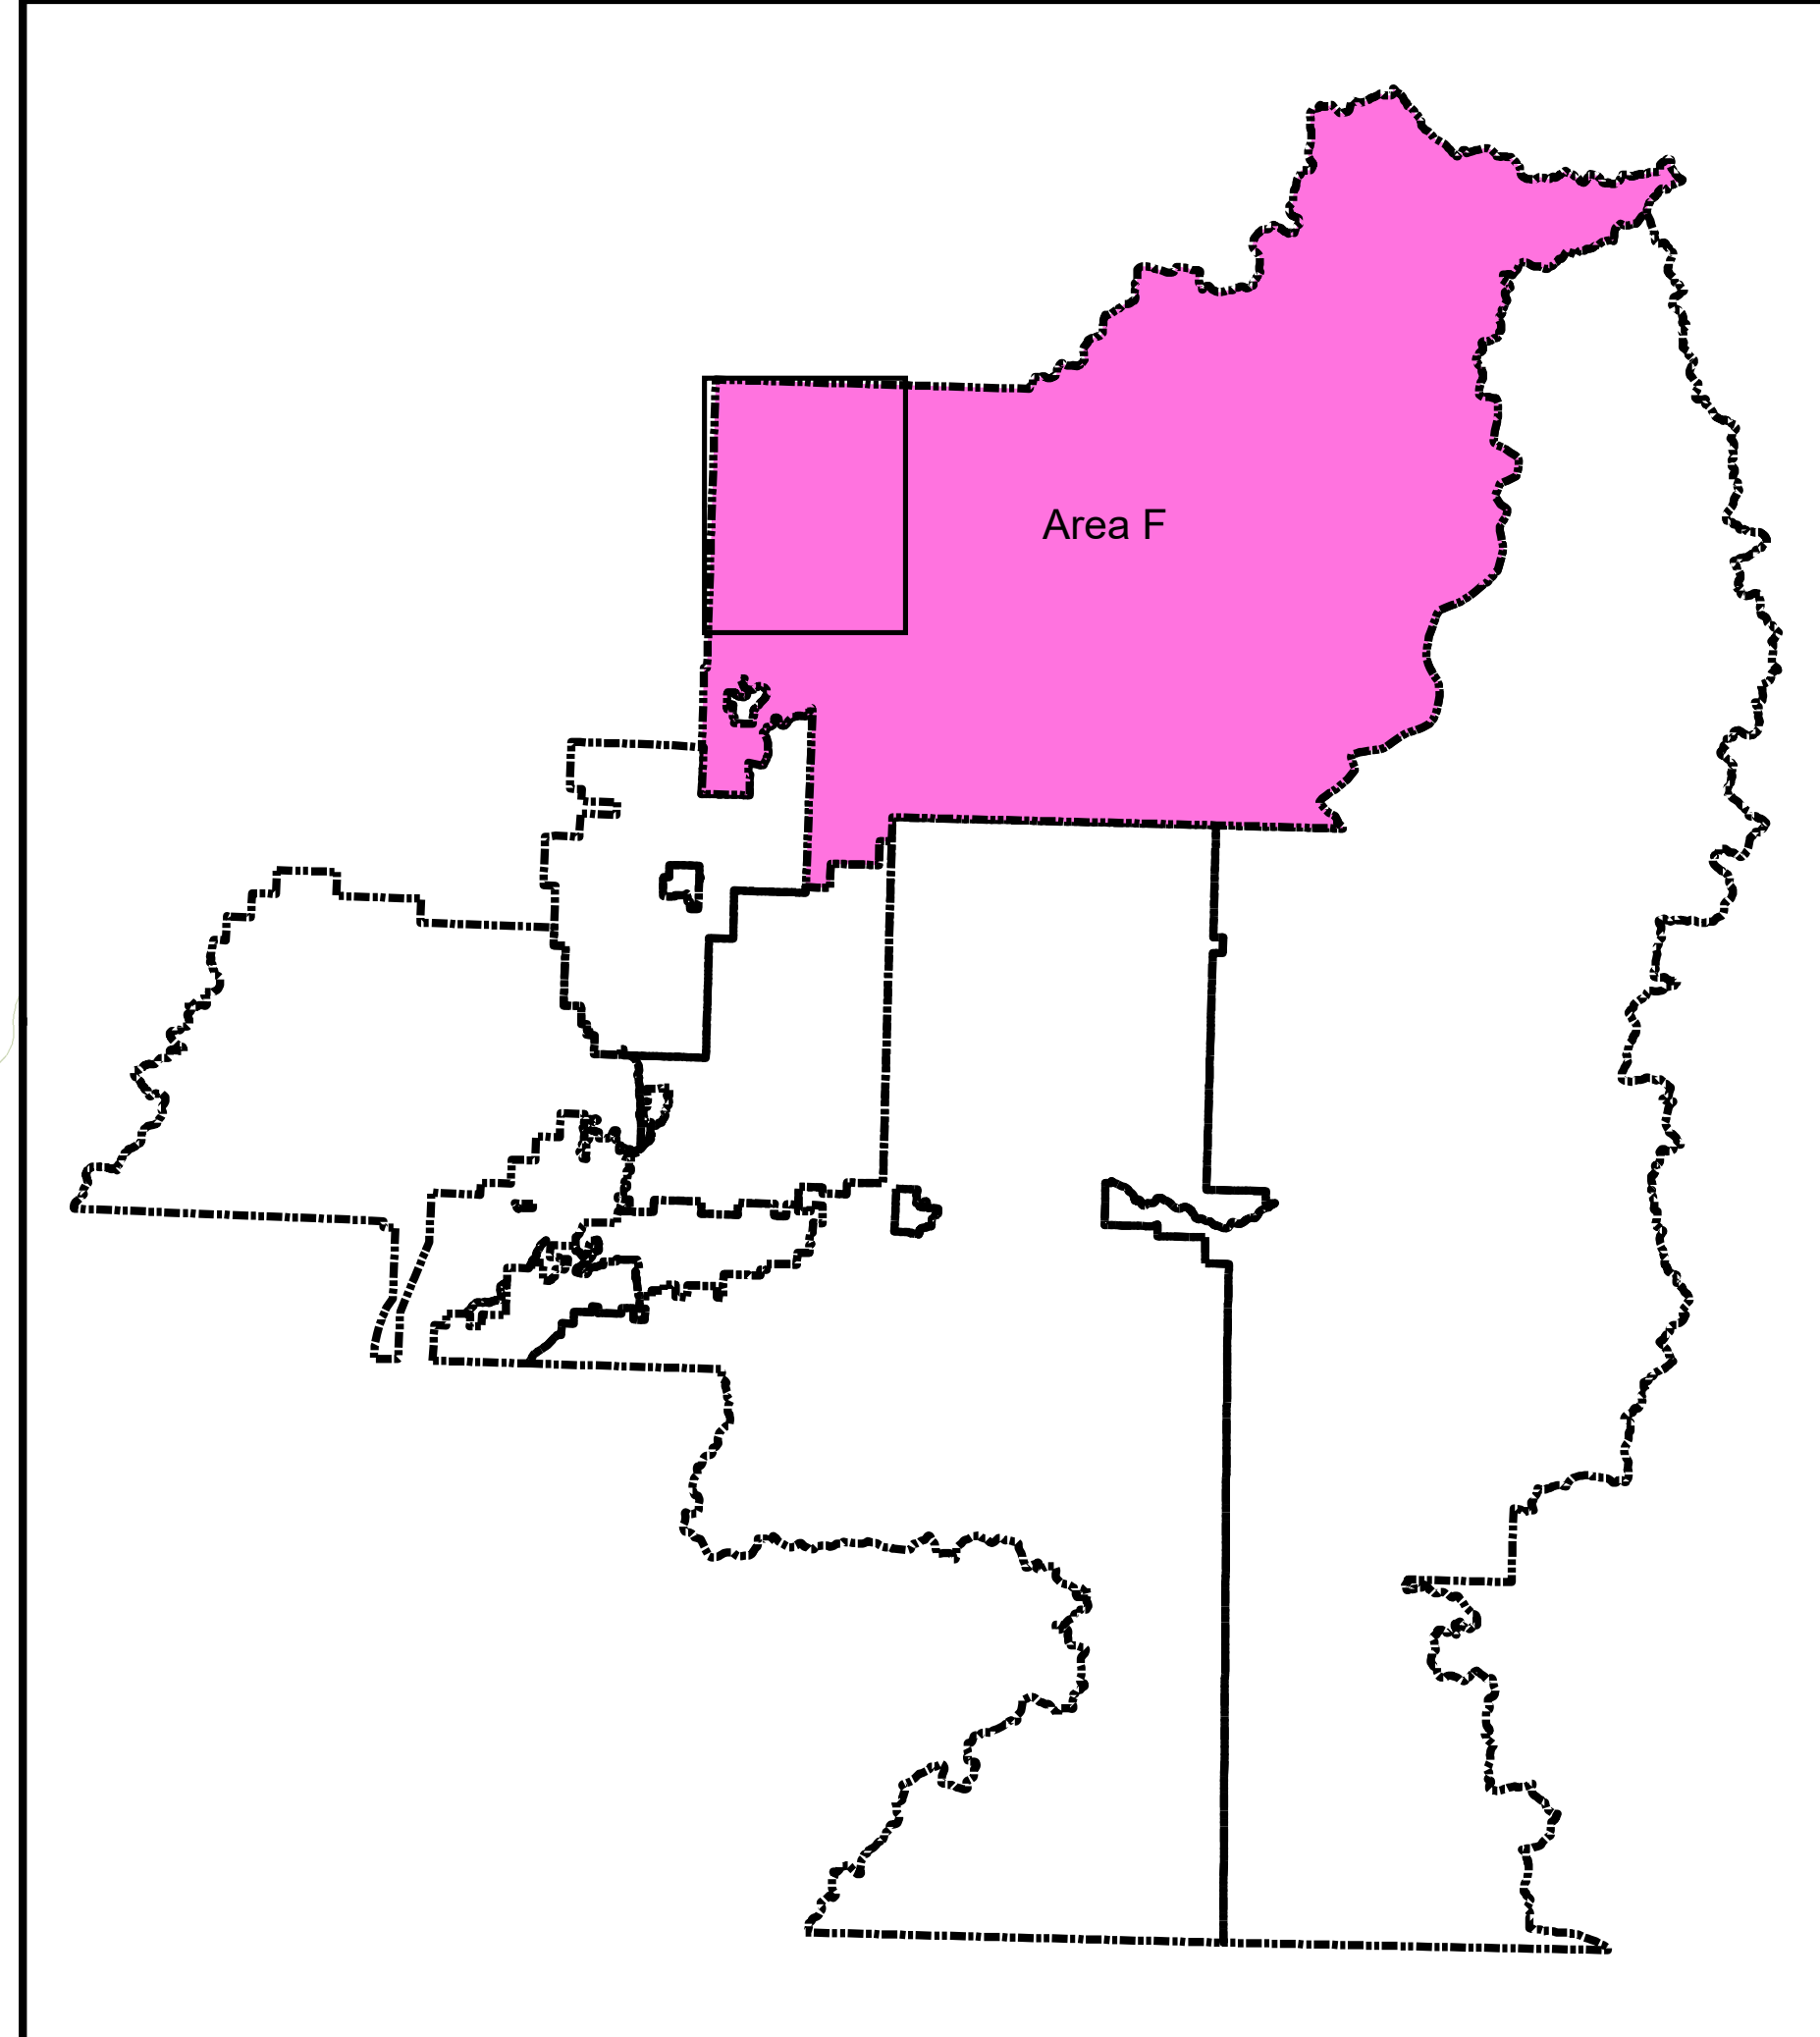

Area F - East

Plot Date: Feb 02, 2024

Scale: 1:15,000

This map was compiled by RDNO, using data believed to be accurate; however, a margin of error is inherent in all maps. This product is distributed without warranties of any kind, either express or implied, including but not limited to warranties of sustainability or particular purpose or use.

Area F - North

Plot Date: Feb 02, 2024

Scale: 1:15,000

This map was compiled by RDNO, using data believed to be accurate; however, a margin of error is inherent in all maps. This product is distributed without warranties of any kind, either express or implied, including but not limited to warranties of sustainability or particular purpose or use.

Area F - West

Plot Date: Feb 02, 2024

Scale: 1:15,000

This map was compiled by RDNO, using data believed to be accurate; however, a margin of error is inherent in all maps. This product is distributed without warranties of any kind, either express or implied, including but not limited to warranties of sustainability or particular purpose or use.

Area F

Plot Date: Feb 02, 2024

Scale: 1:35,000