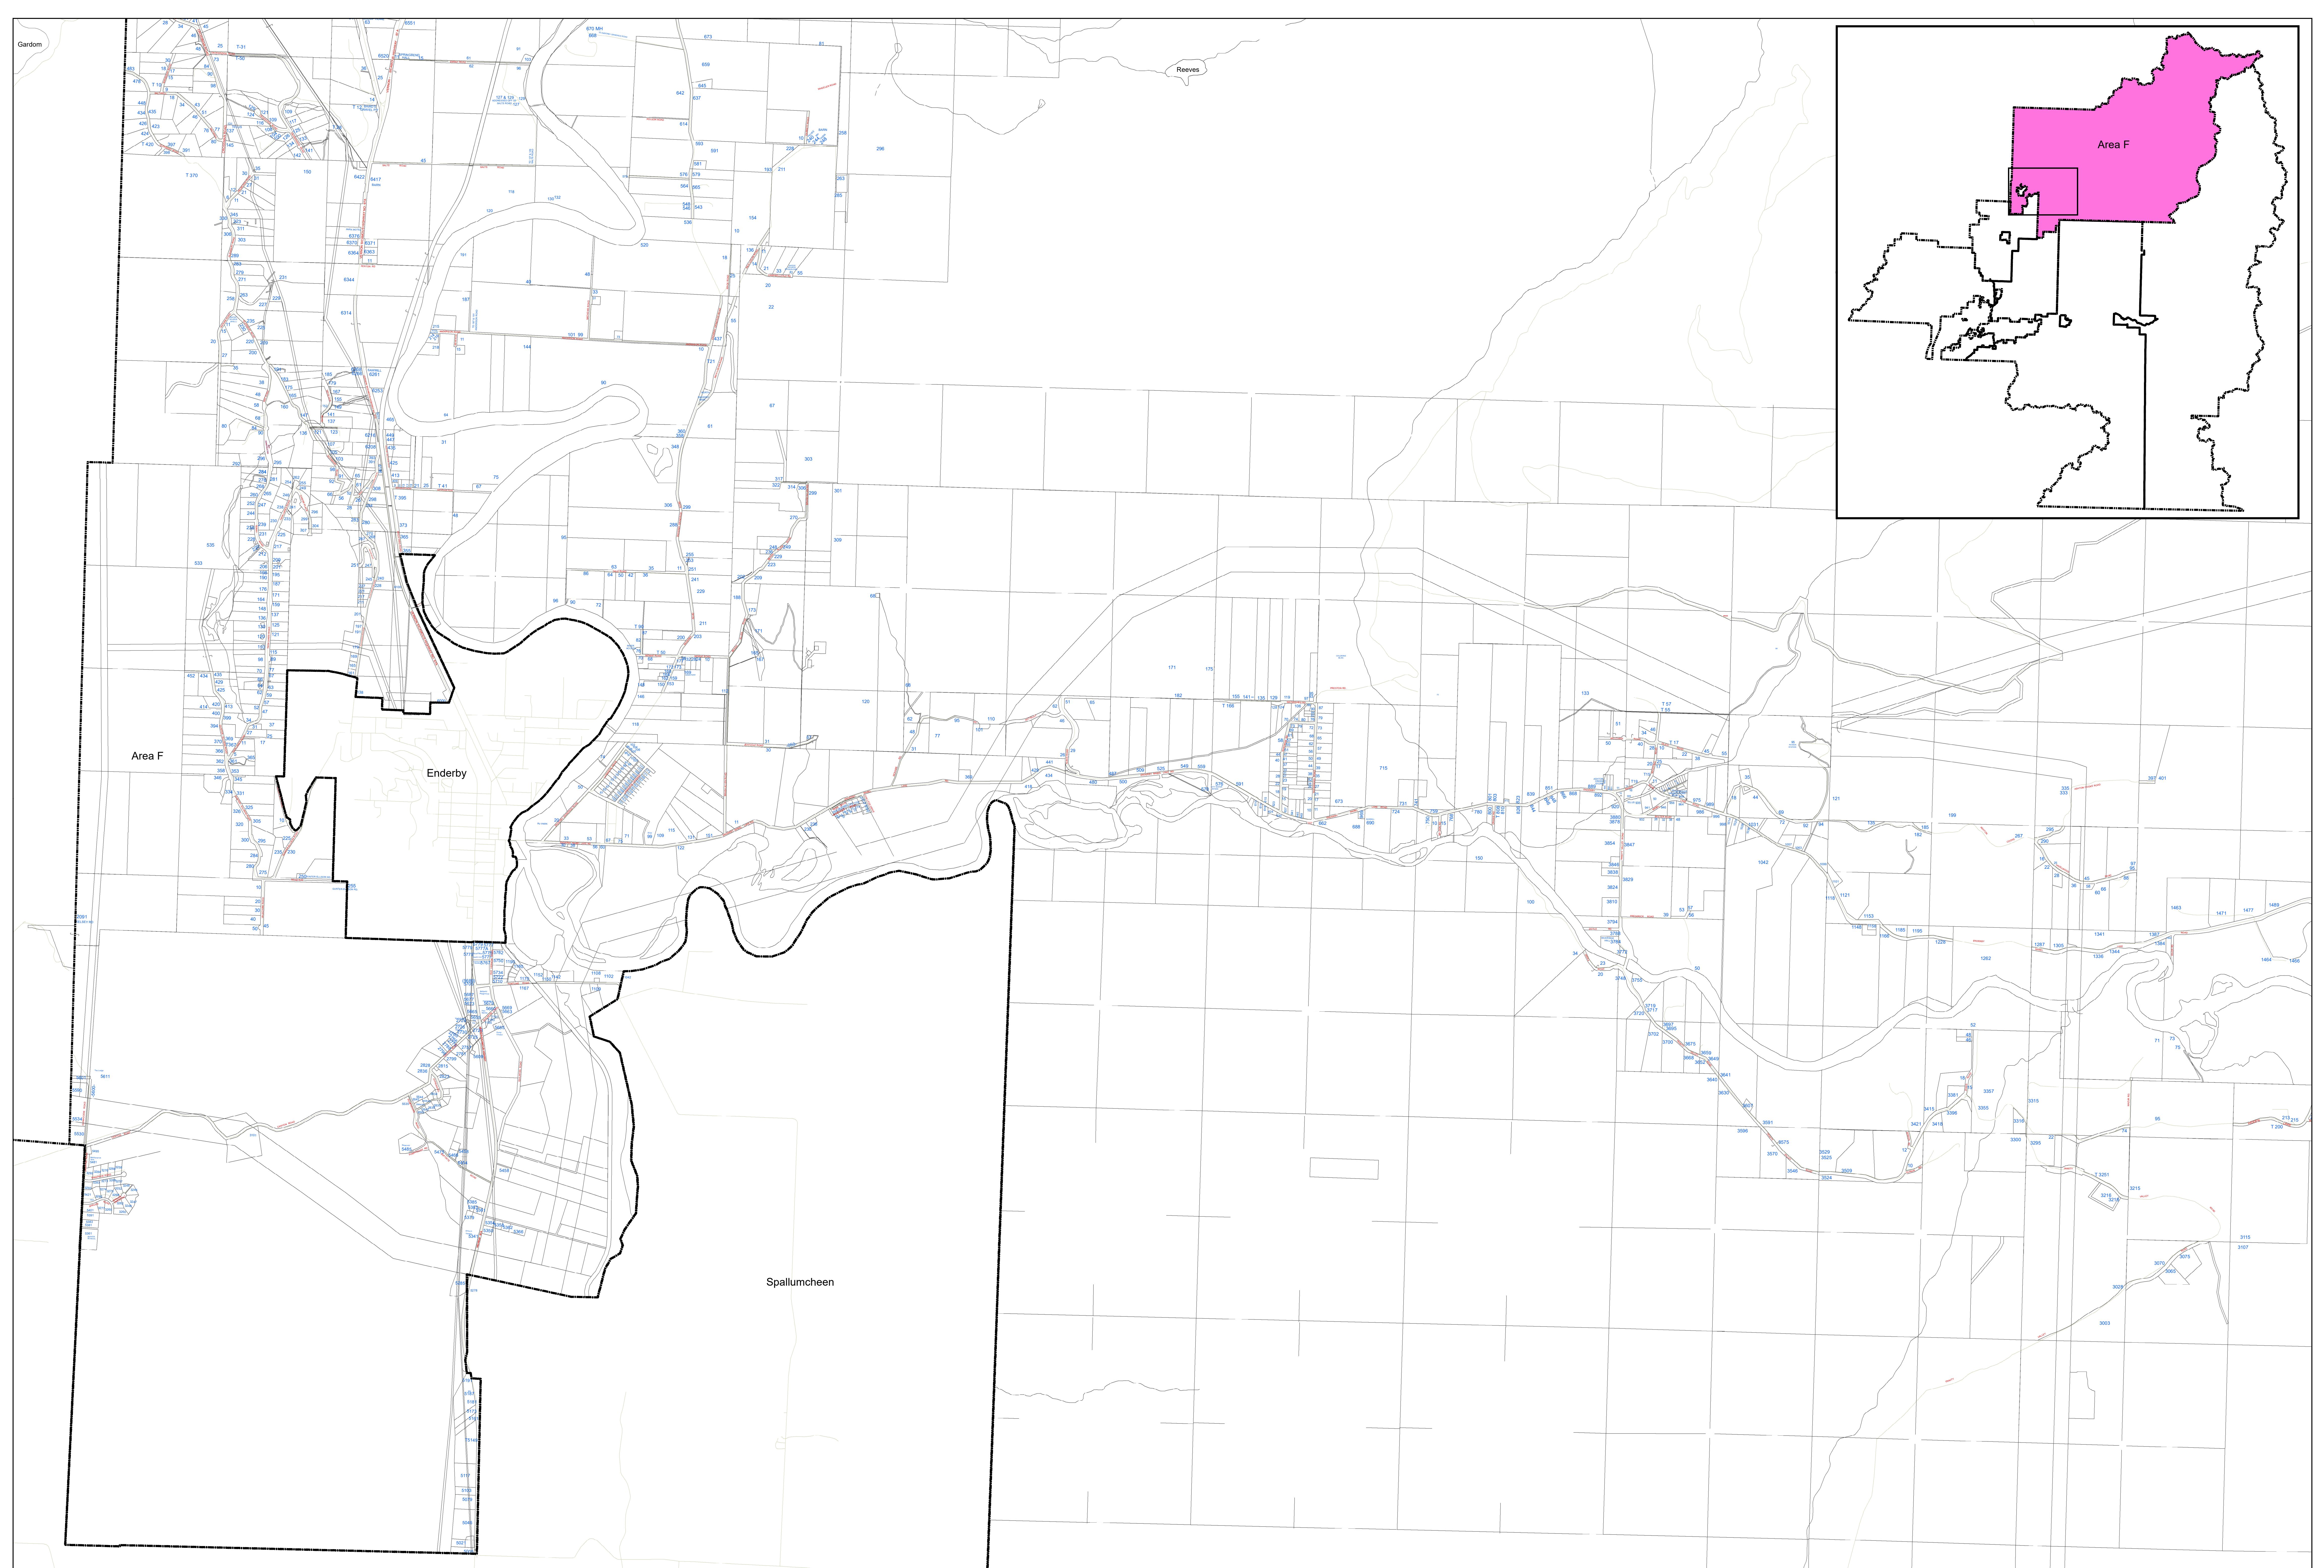

Area F - East

Plot Date: Feb 02, 2024

Scale: 1:15,000

This map was compiled by RDNO, using data believed to be accurate; however, a margin of error is inherent in all maps. This product is distributed without warranties of any kind, either express or implied, including but not limited to warranties of sustainability or particular purpose or use.

Area F - North

Plot Date: Feb 02, 2024

Scale: 1:15,000

This map was compiled by RDNO, using data believed to be accurate; however, a margin of error is inherent in all maps. This product is distributed without warranties of any kind, either express or implied, including but not limited to warranties of sustainability or particular purpose or use.

Area F - West

Plot Date: Feb 02, 2024

Scale: 1:15,000

This map was compiled by RDNO, using data believed to be accurate; however, a margin of error is inherent in all maps. This product is distributed without warranties of any kind, either express or implied, including but not limited to warranties of sustainability or particular purpose or use.

Area F

Plot Date: Feb 02, 2024

Scale: 1:35,000