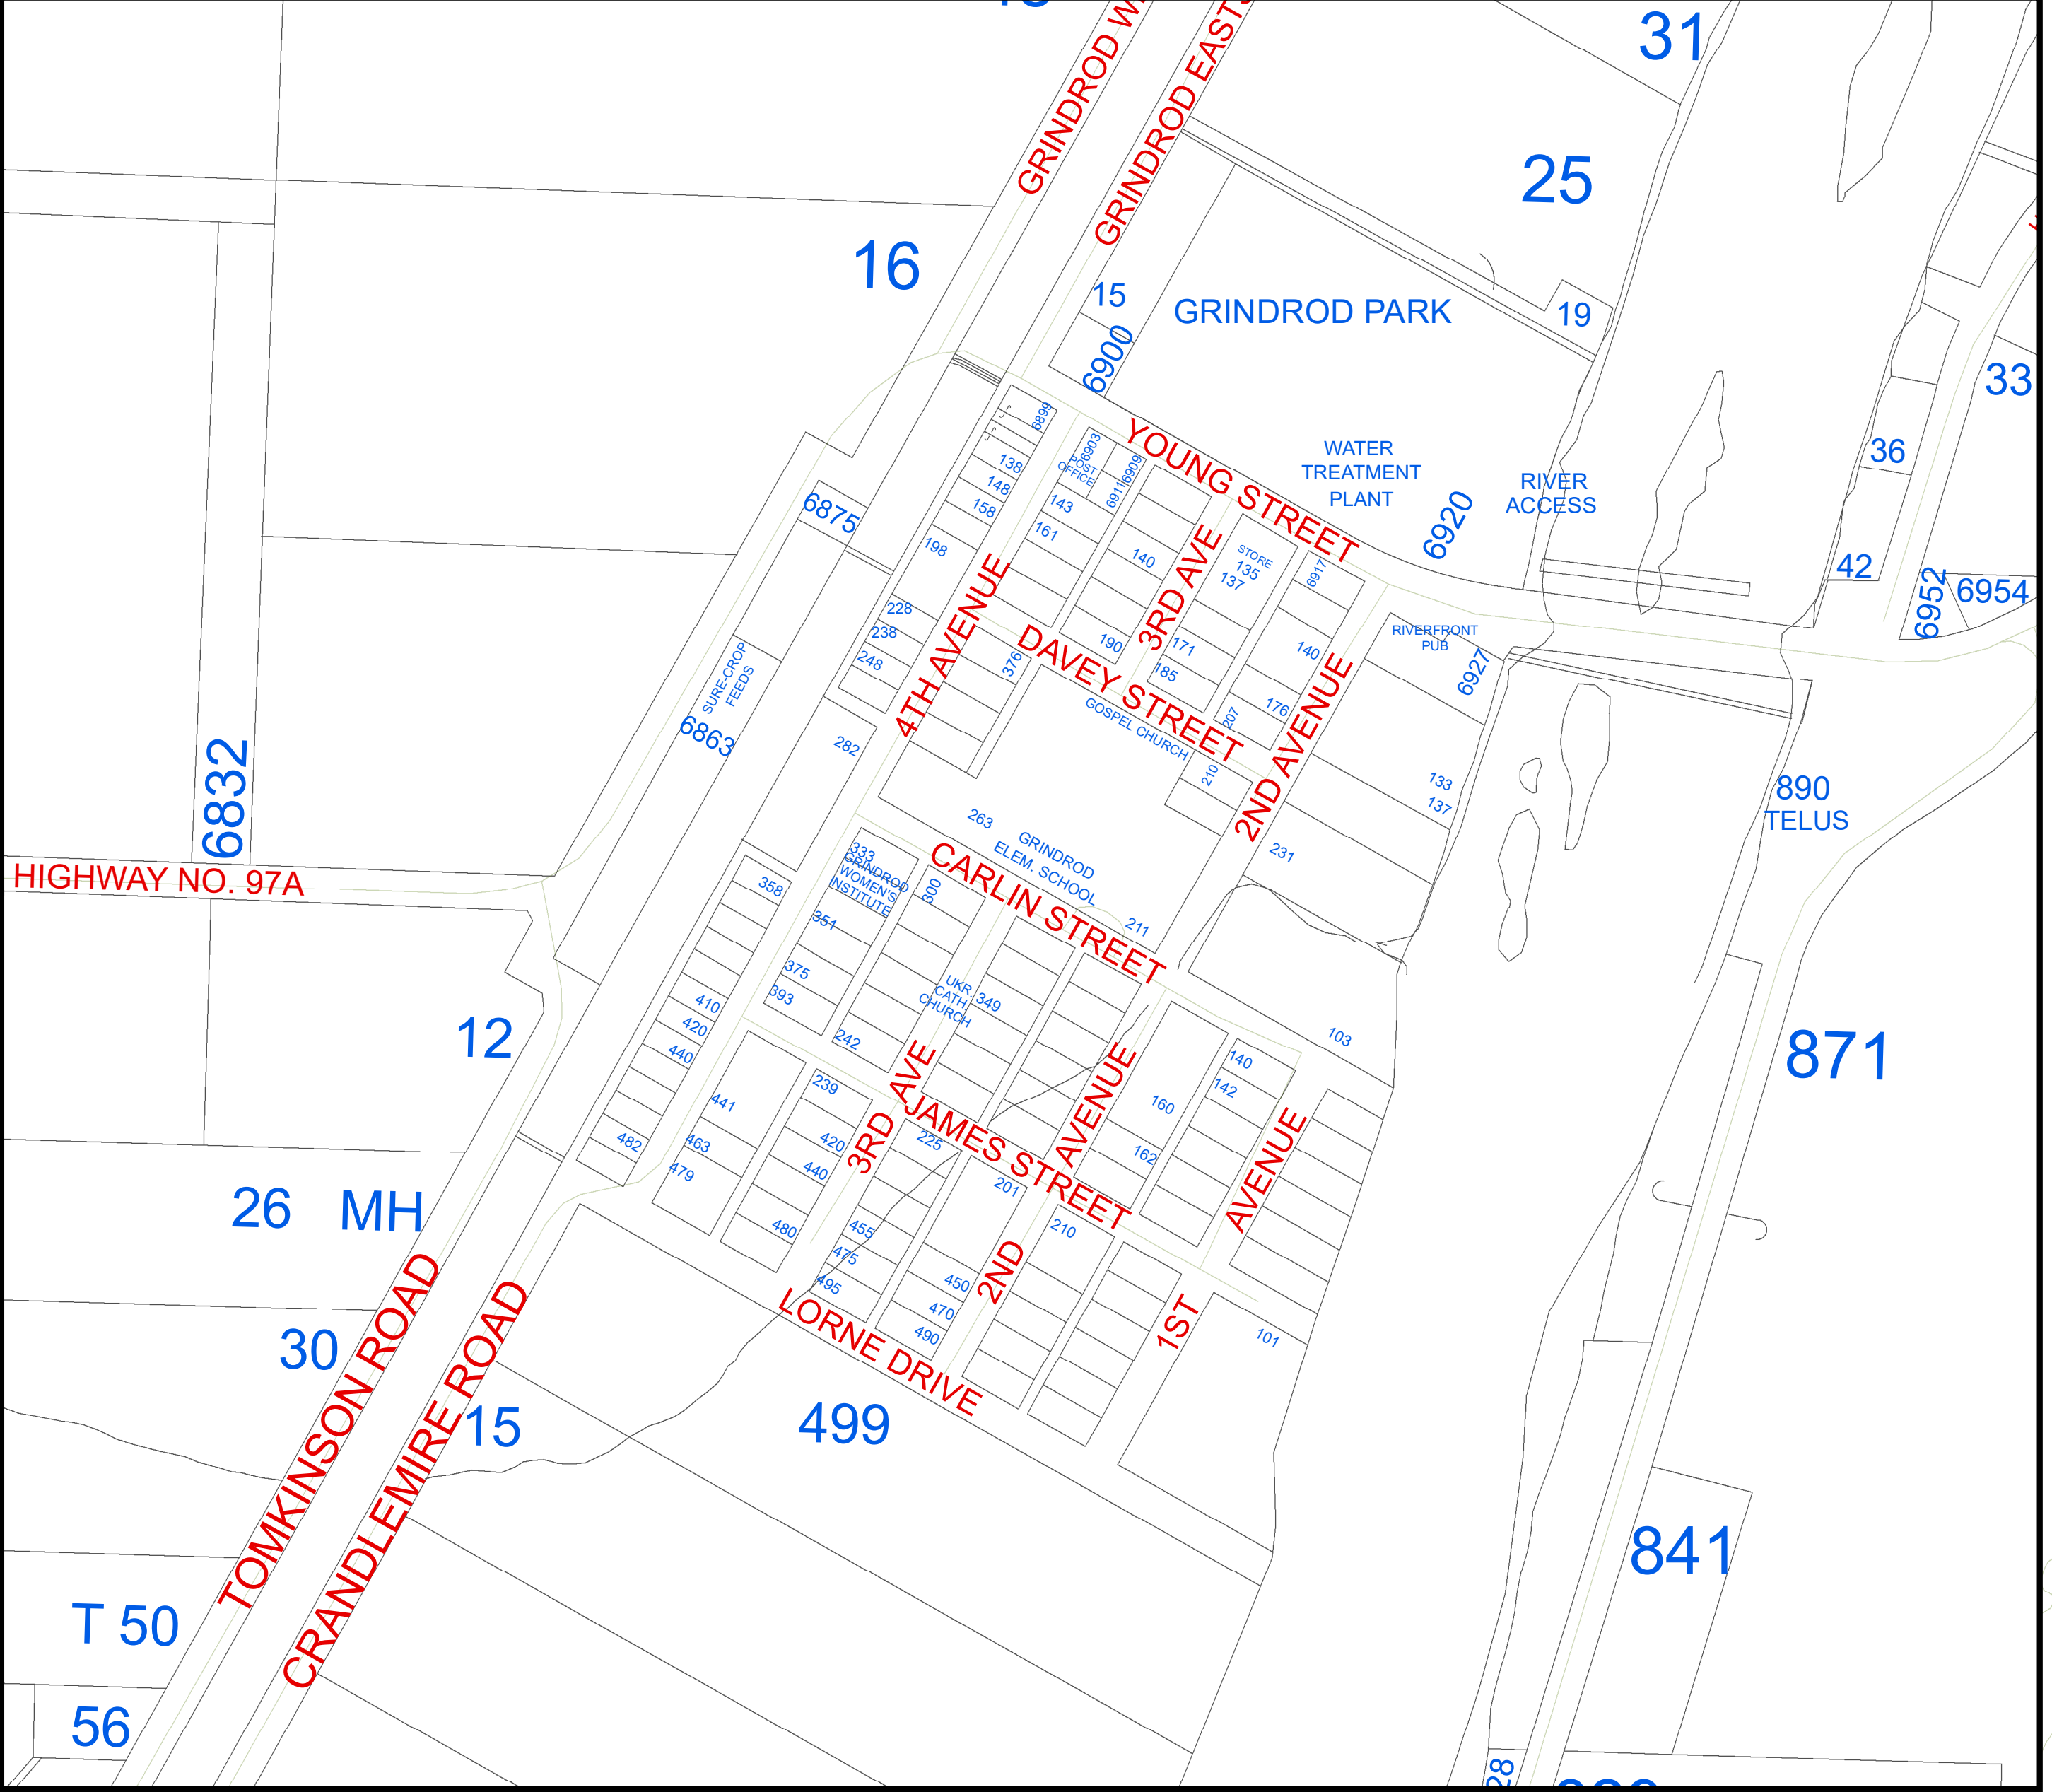

Area F - East

Plot Date: Feb 02, 2024

Scale: 1:15,000

This map was compiled by RDNO, using data believed to be accurate; however, a margin of error is inherent in all maps. This product is distributed without warranties of any kind, either express or implied, including but not limited to warranties of sustainability or particular purpose or use.

Area F - North

Plot Date: Feb 02, 2024

Scale: 1:15,000

This map was compiled by RDNO, using data believed to be accurate; however, a margin of error is inherent in all maps. This product is distributed without warranties of any kind, either express or implied, including but not limited to warranties of sustainability or particular purpose or use.

Area F - West

Plot Date: Feb 02, 2024

Scale: 1:15,000

This map was compiled by RDNO, using data believed to be accurate; however, a margin of error is inherent in all maps. This product is distributed without warranties of any kind, either express or implied, including but not limited to warranties of sustainability or particular purpose or use.

Area F

Plot Date: Feb 02, 2024

Scale: 1:35,000