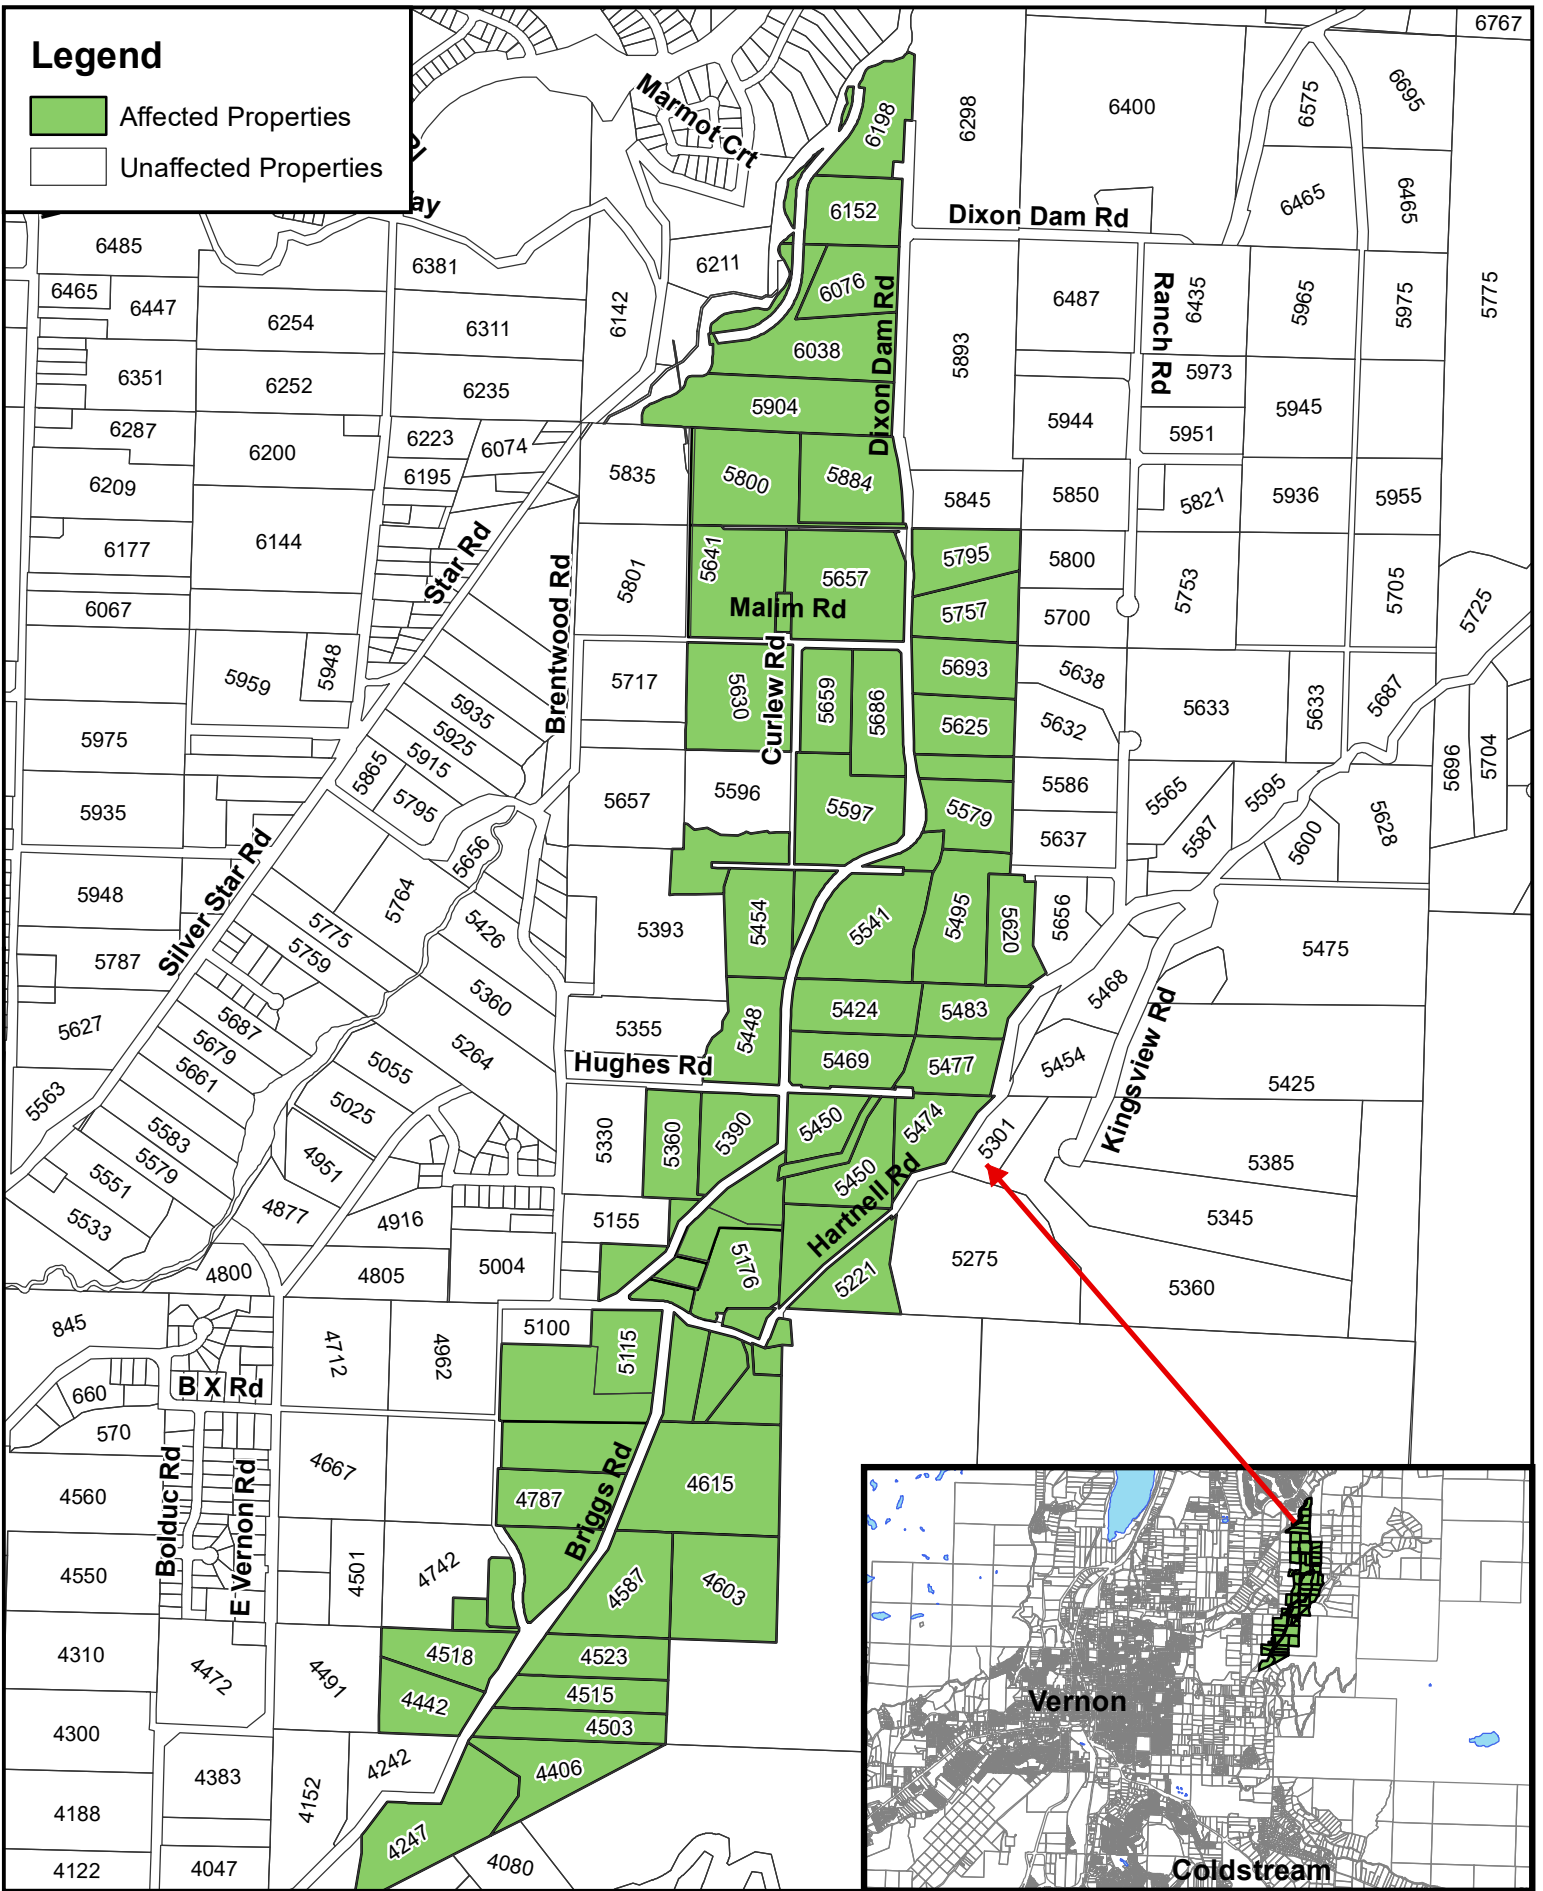

Legend

- Affected Properties
- Unaffected Properties

Water Quality Advisory - Affected Properties

Plot Date: Apr 22, 2024

Scale: 1:14,000
Plot Size: 8.5" x 11"