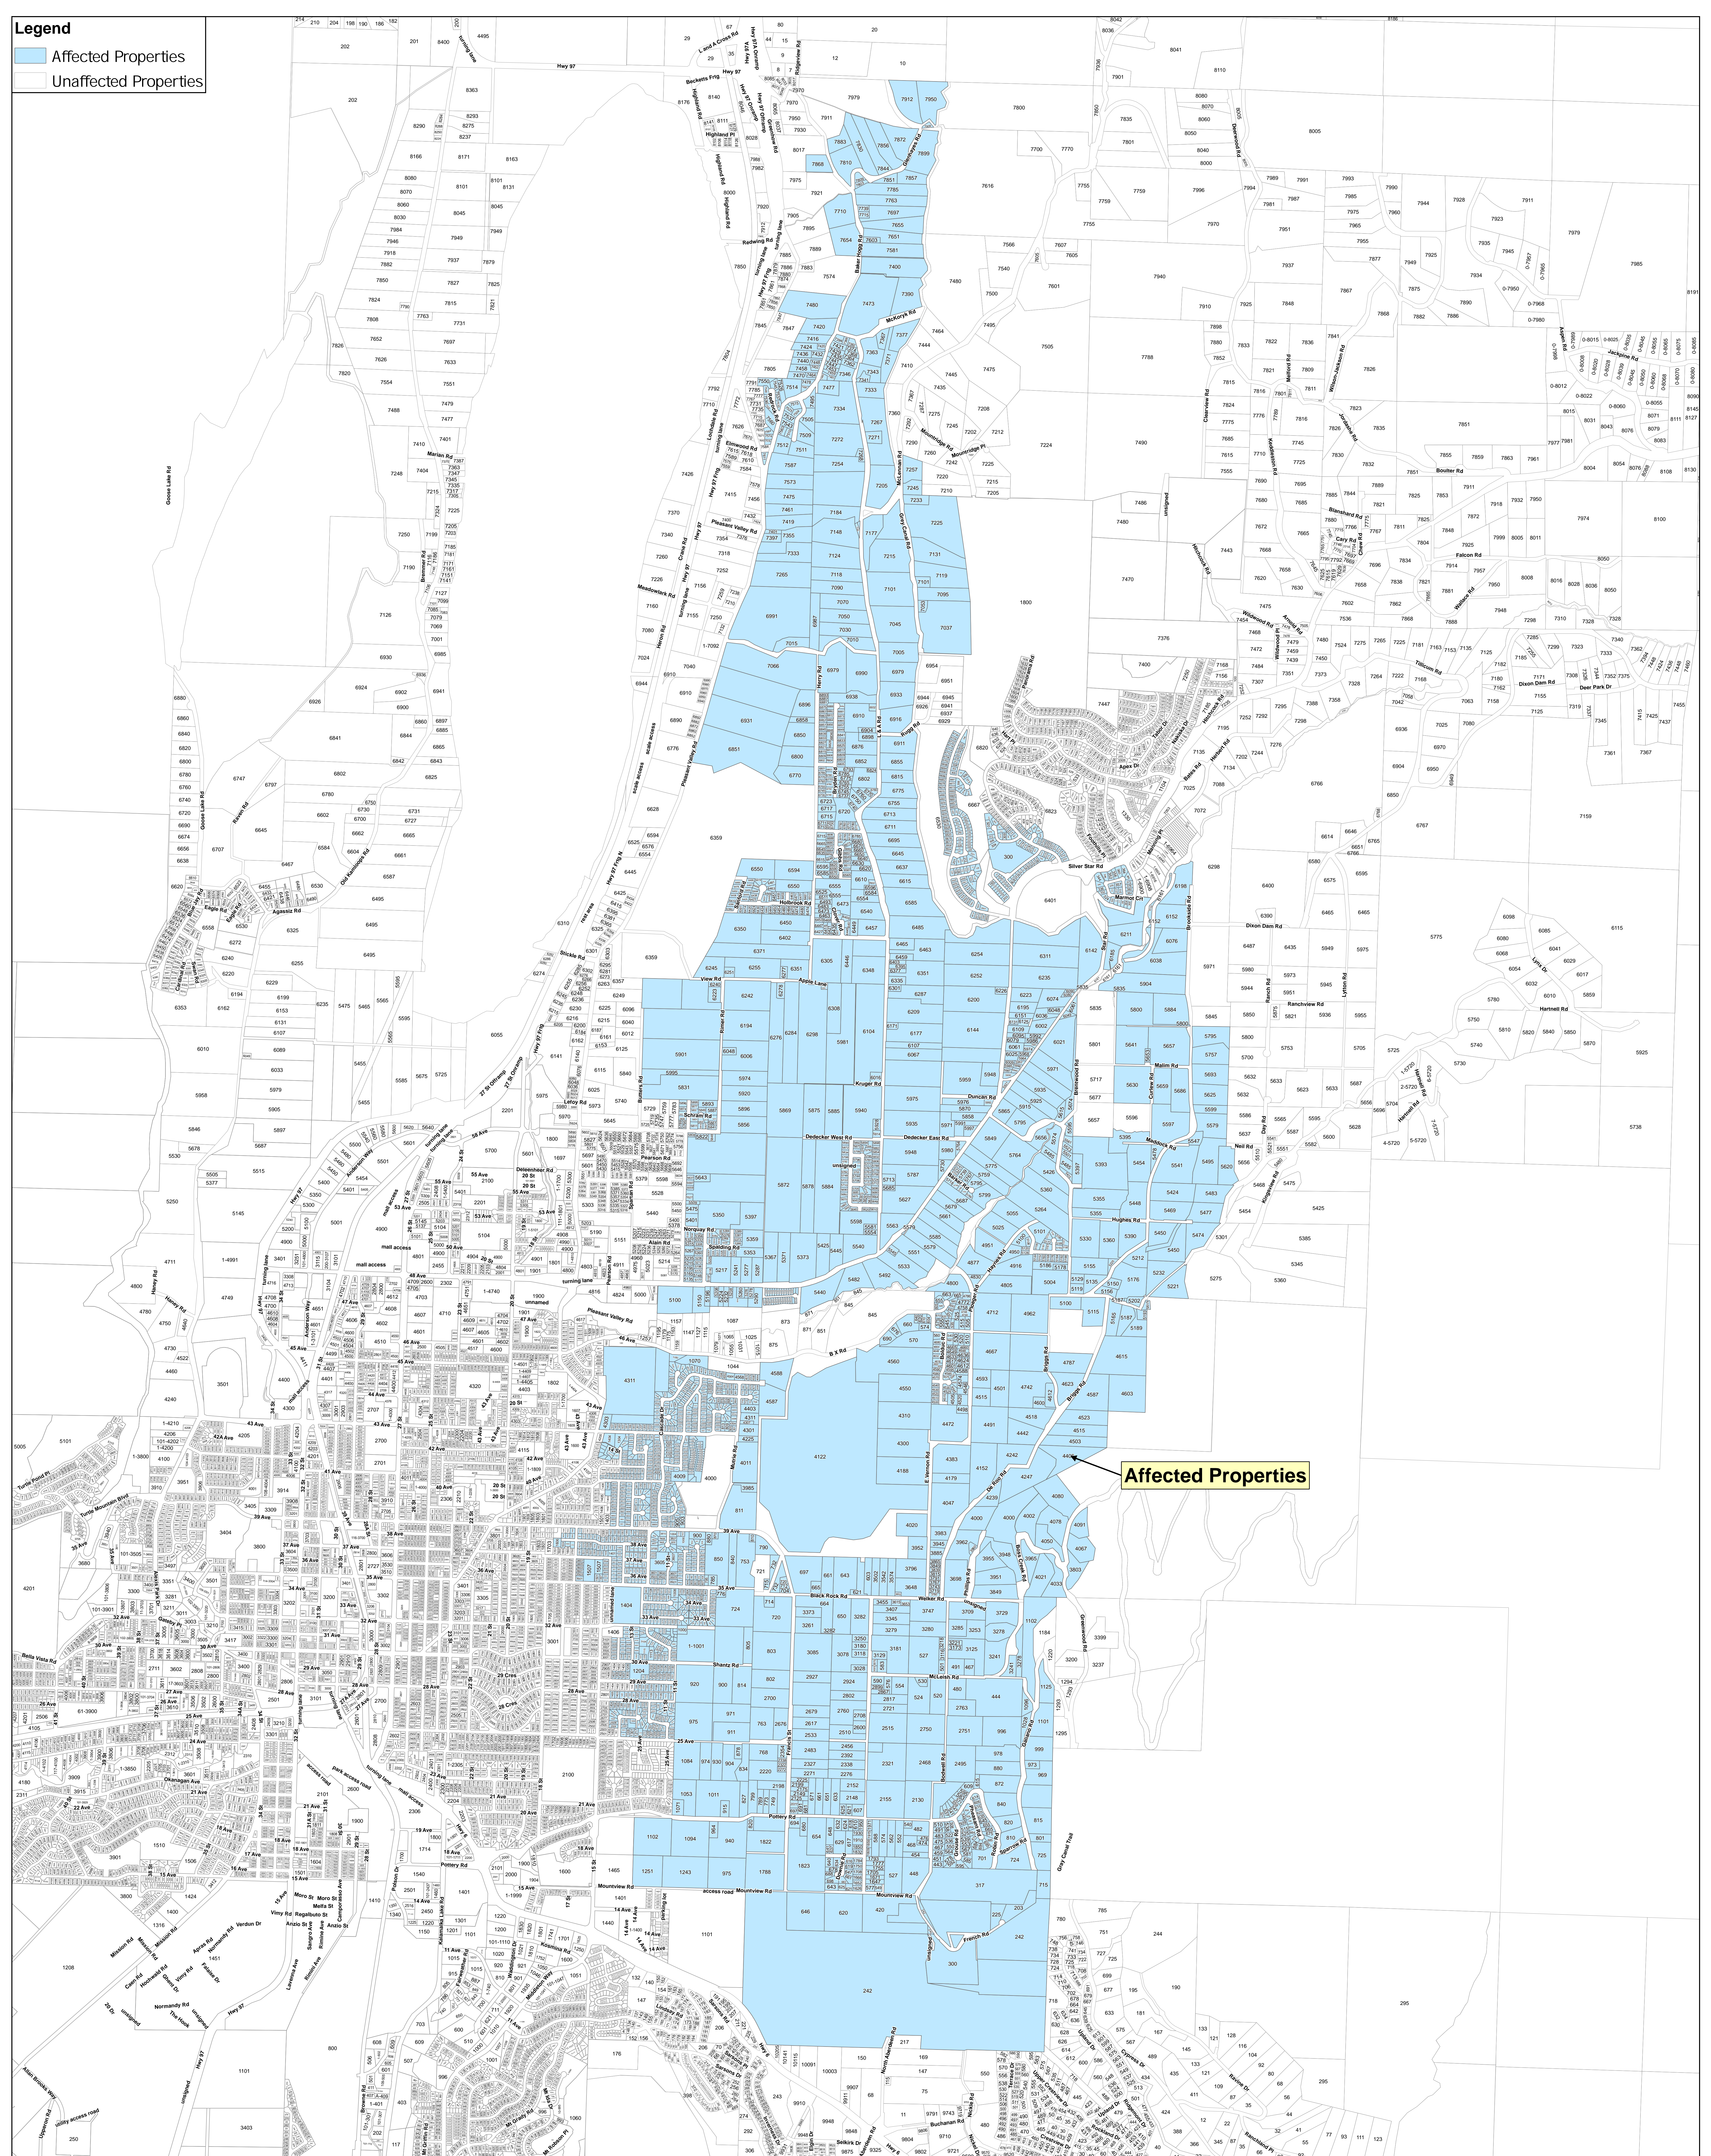

Legend

- Affected Properties
- Unaffected Properties

Affected Properties

This map was compiled by RDNO, using data believed to be accurate; however, a margin of error is inherent in all maps. This product is distributed without warranties of any kind, either express or implied, including but not limited to warranties of sustainability or particular purpose or use.

Date: Feb 13, 2025

Scale: 1:10,000
Size: 36" x 48"

Affected Area