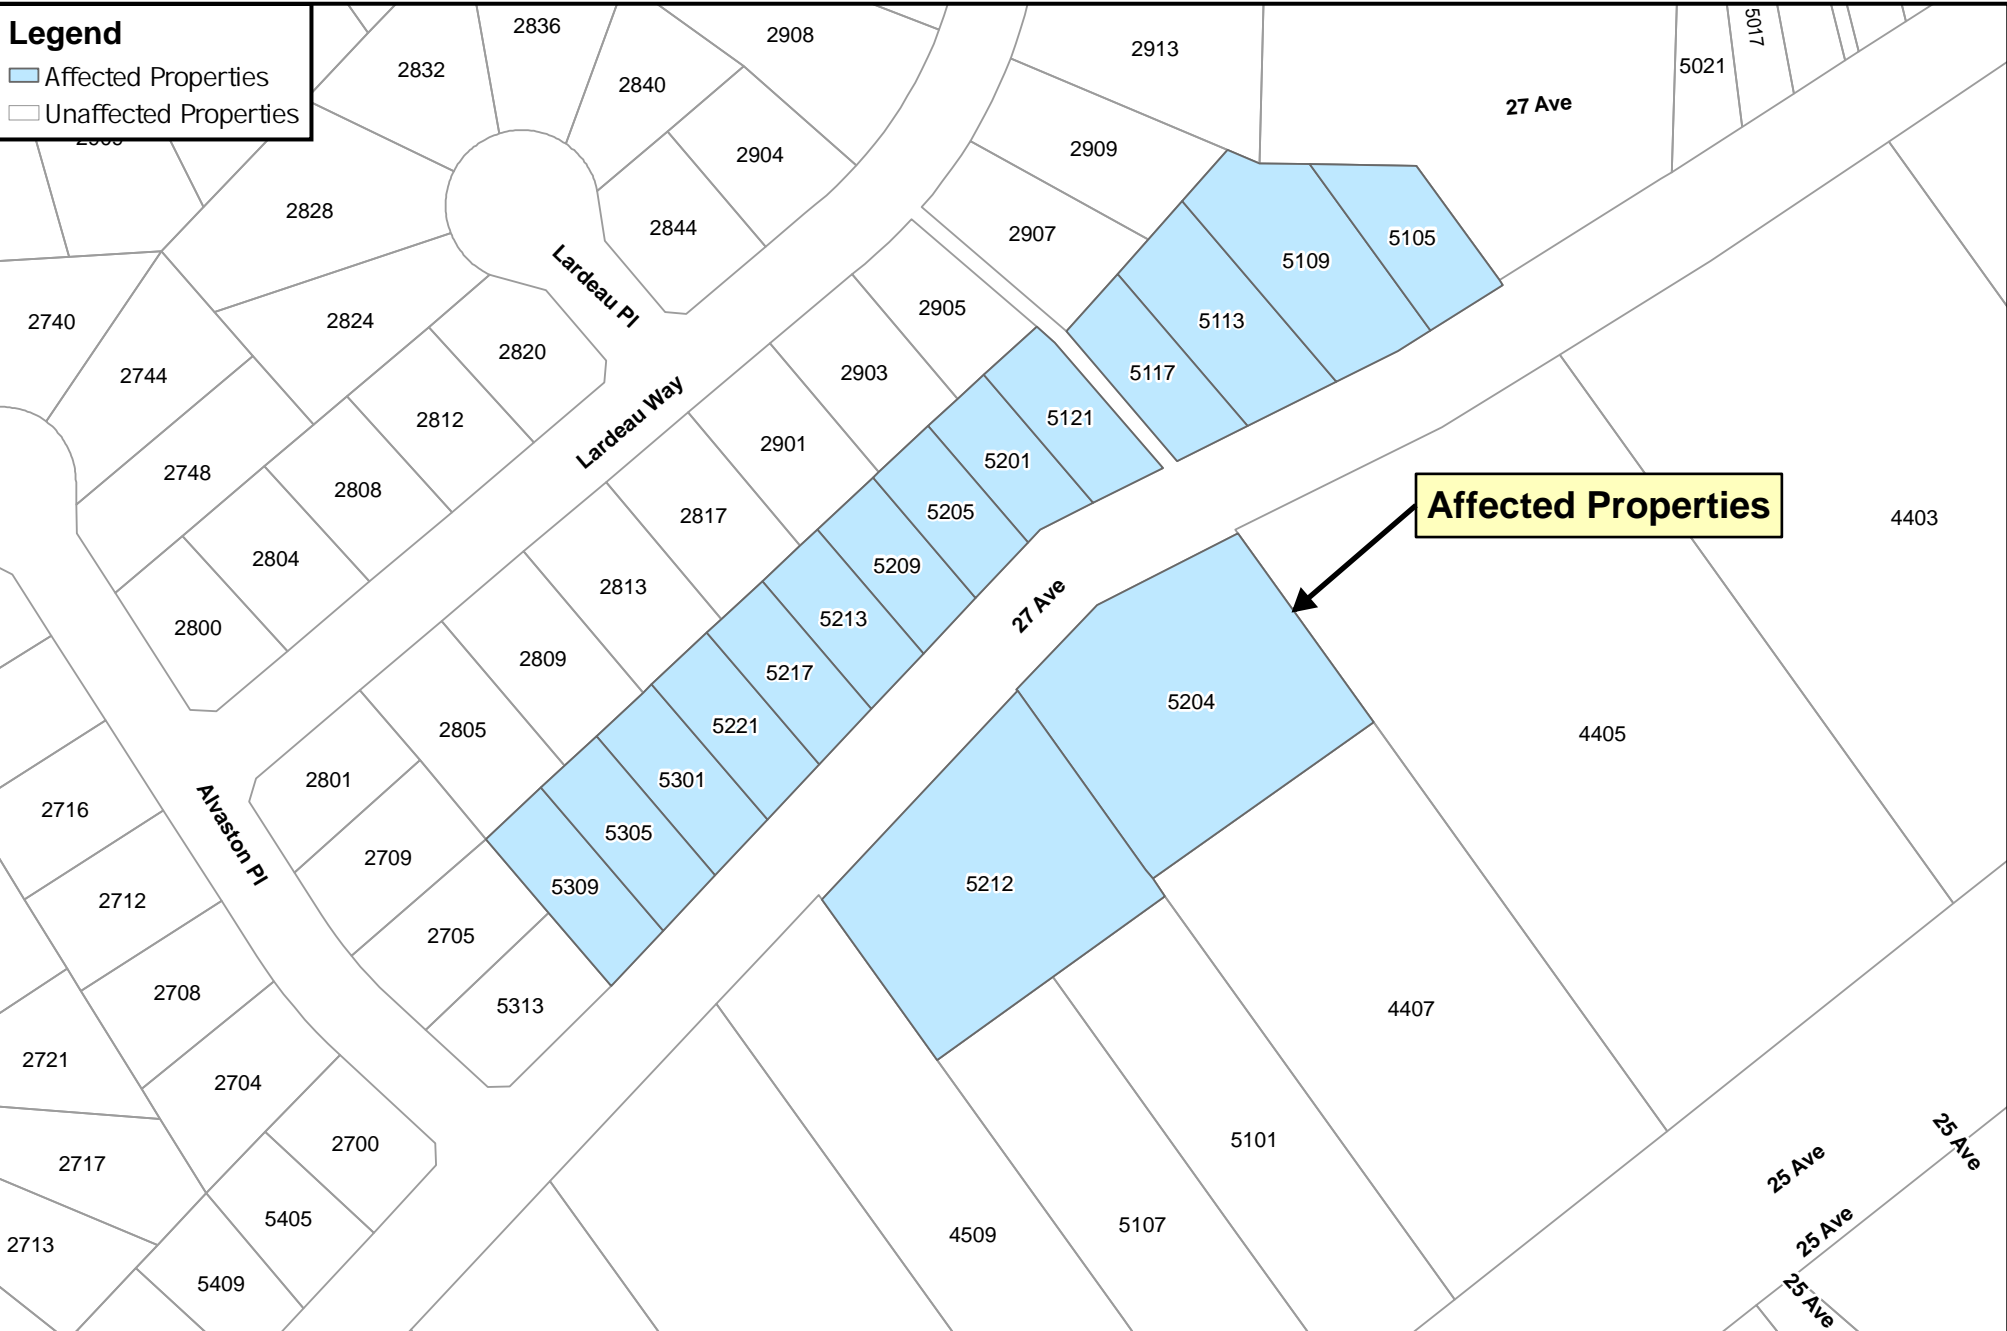

Legend

- Affected Properties
- Unaffected Properties

Affected Properties

This map was compiled by RDNO, using data believed to be accurate; however, a margin of error is inherent in all maps. This product is distributed without warranties of any kind, either express or implied, including but not limited to warranties of sustainability or particular purpose or use.

Affected Area

REGIONAL DISTRICT NORTH OKANAGAN

Date: Jul 21, 2025

Scale: 1:1,500 Meters

Size: 11" x 8.5"