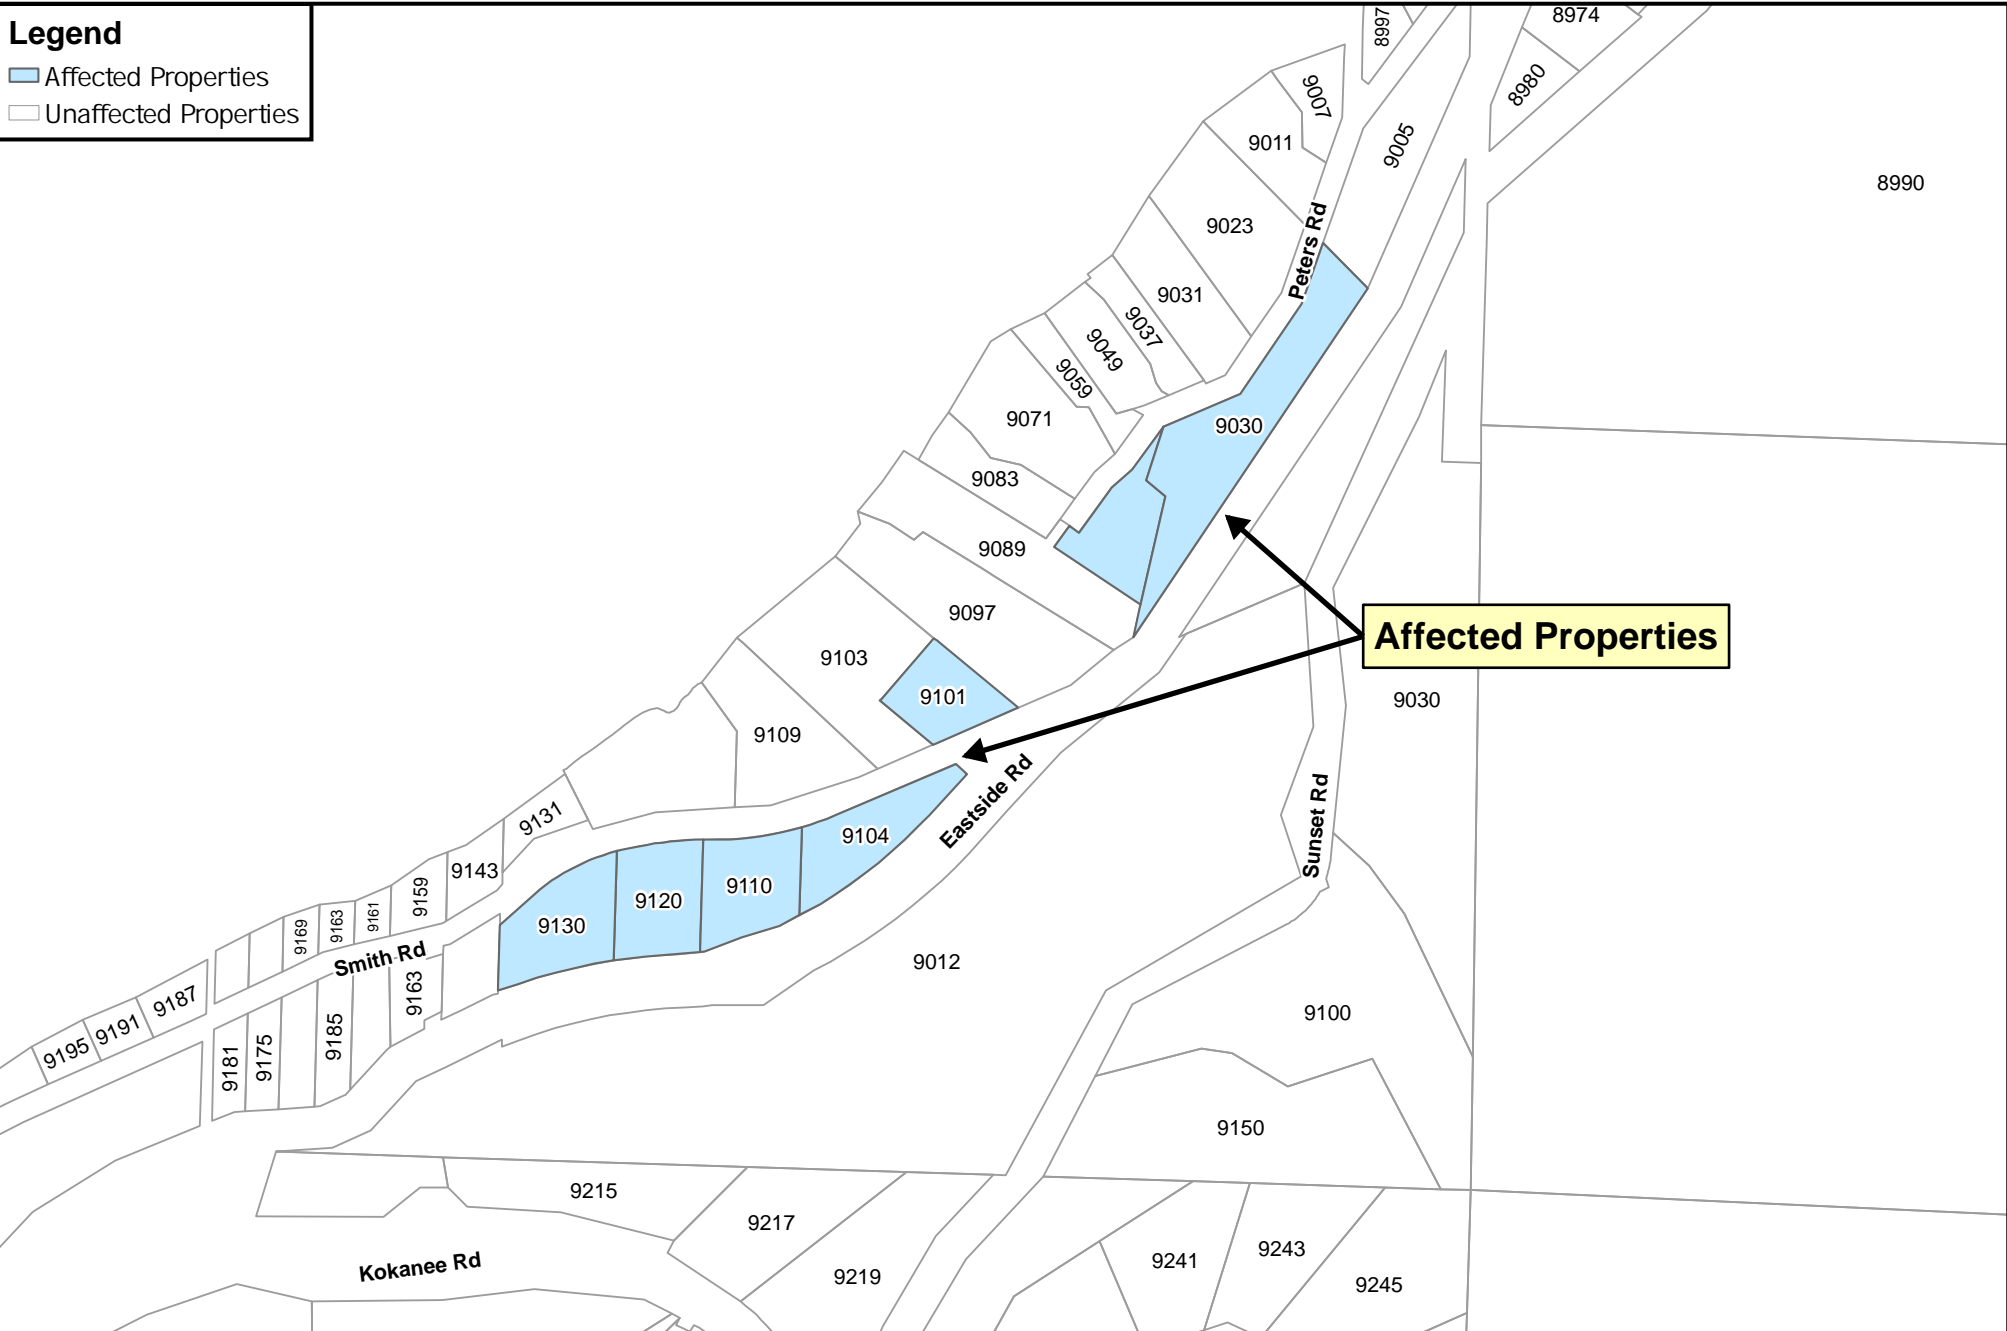

Legend

- Affected Properties
- Unaffected Properties

Affected Properties

This map was compiled by RDNO, using data believed to be accurate; however, a margin of error is inherent in all maps. This product is distributed without warranties of any kind, either express or implied, including but not limited to warranties of sustainability or particular purpose or use.

Affected Area

REGIONAL DISTRICT NORTH OKANAGAN

Date: Aug 14, 2025

Scale: 1:4,000 Meters

Size: 11" x 8.5"