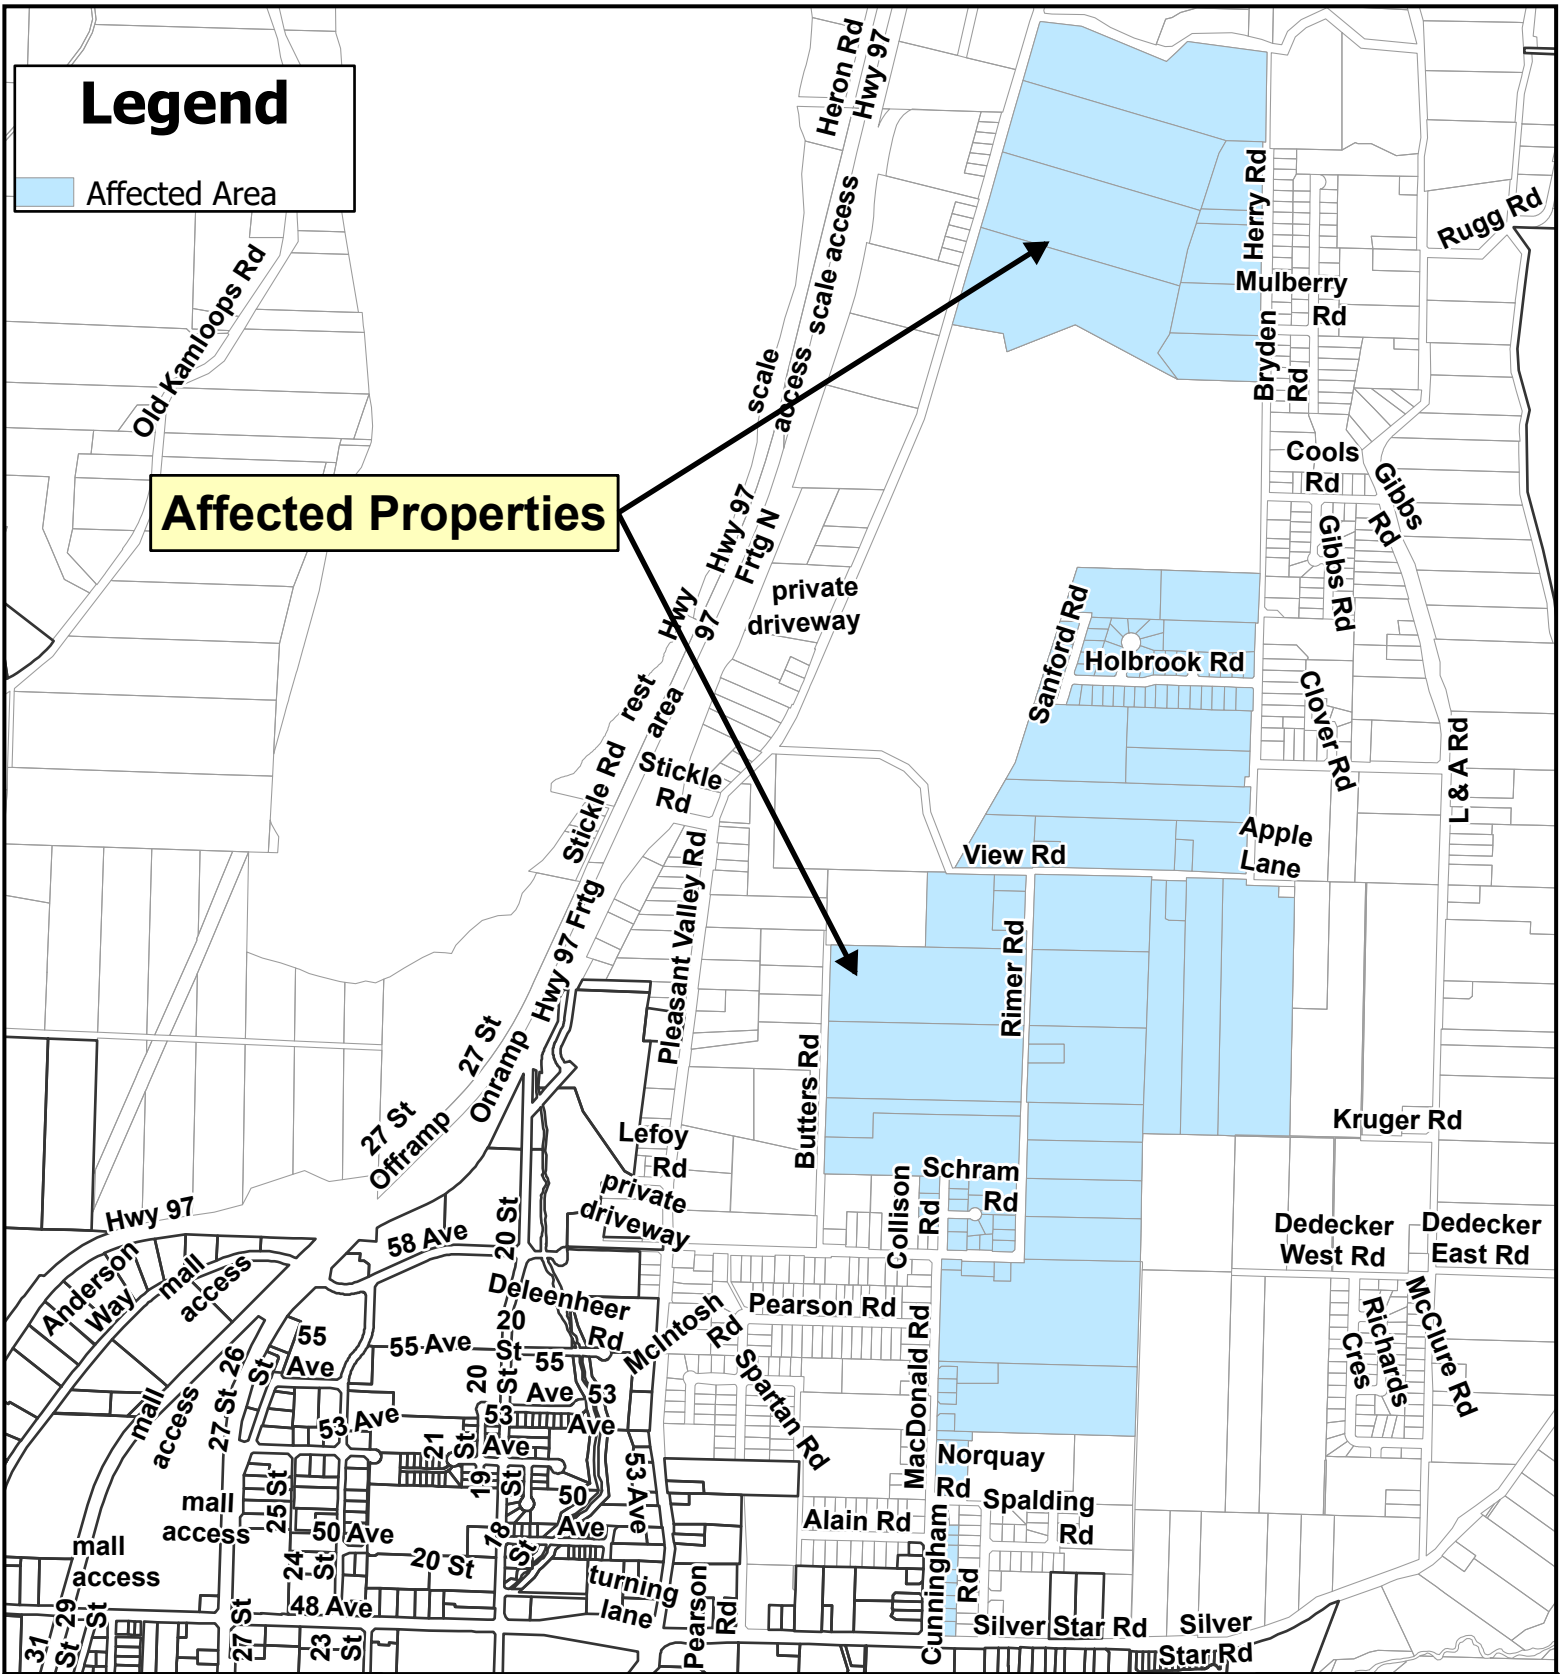

Legend

Affected Area

Affected Properties

Date: Sep 08, 2025

Scale: 1:16,000

Size: 11" x 8.5"

Affected Area