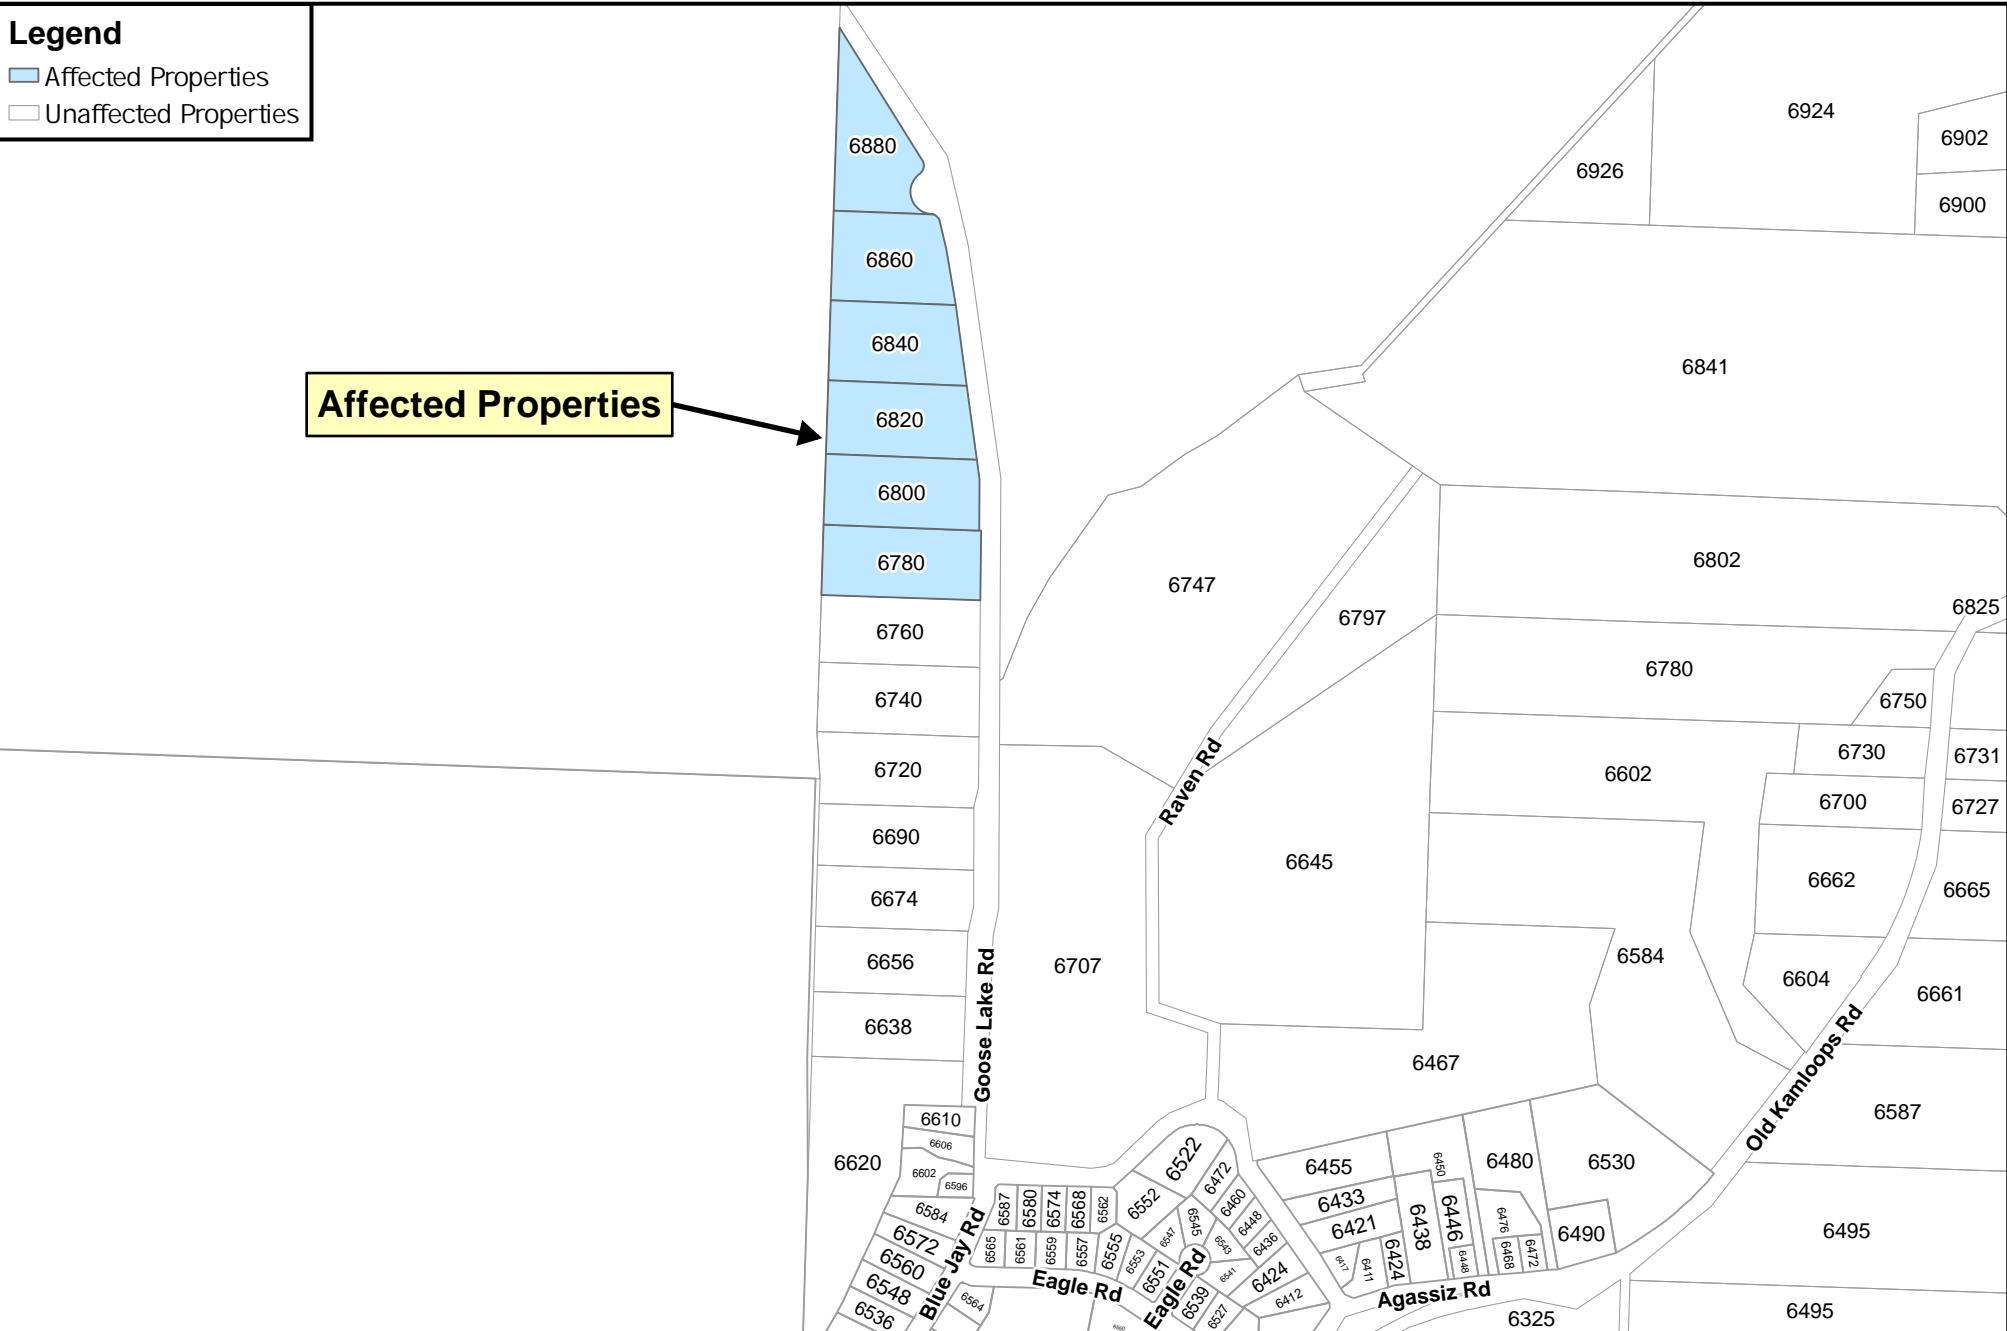

Legend

- Affected Properties
- Unaffected Properties

Affected Properties

This map was compiled by RDNO, using data believed to be accurate; however, a margin of error is inherent in all maps. This product is distributed without warranties of any kind, either express or implied, including but not limited to warranties of sustainability or particular purpose or use.

Affected Area

REGIONAL DISTRICT NORTH OKANAGAN

N

Date: Jun 27, 2025

Scale: 1:7,500

Meters

0 150 300 600