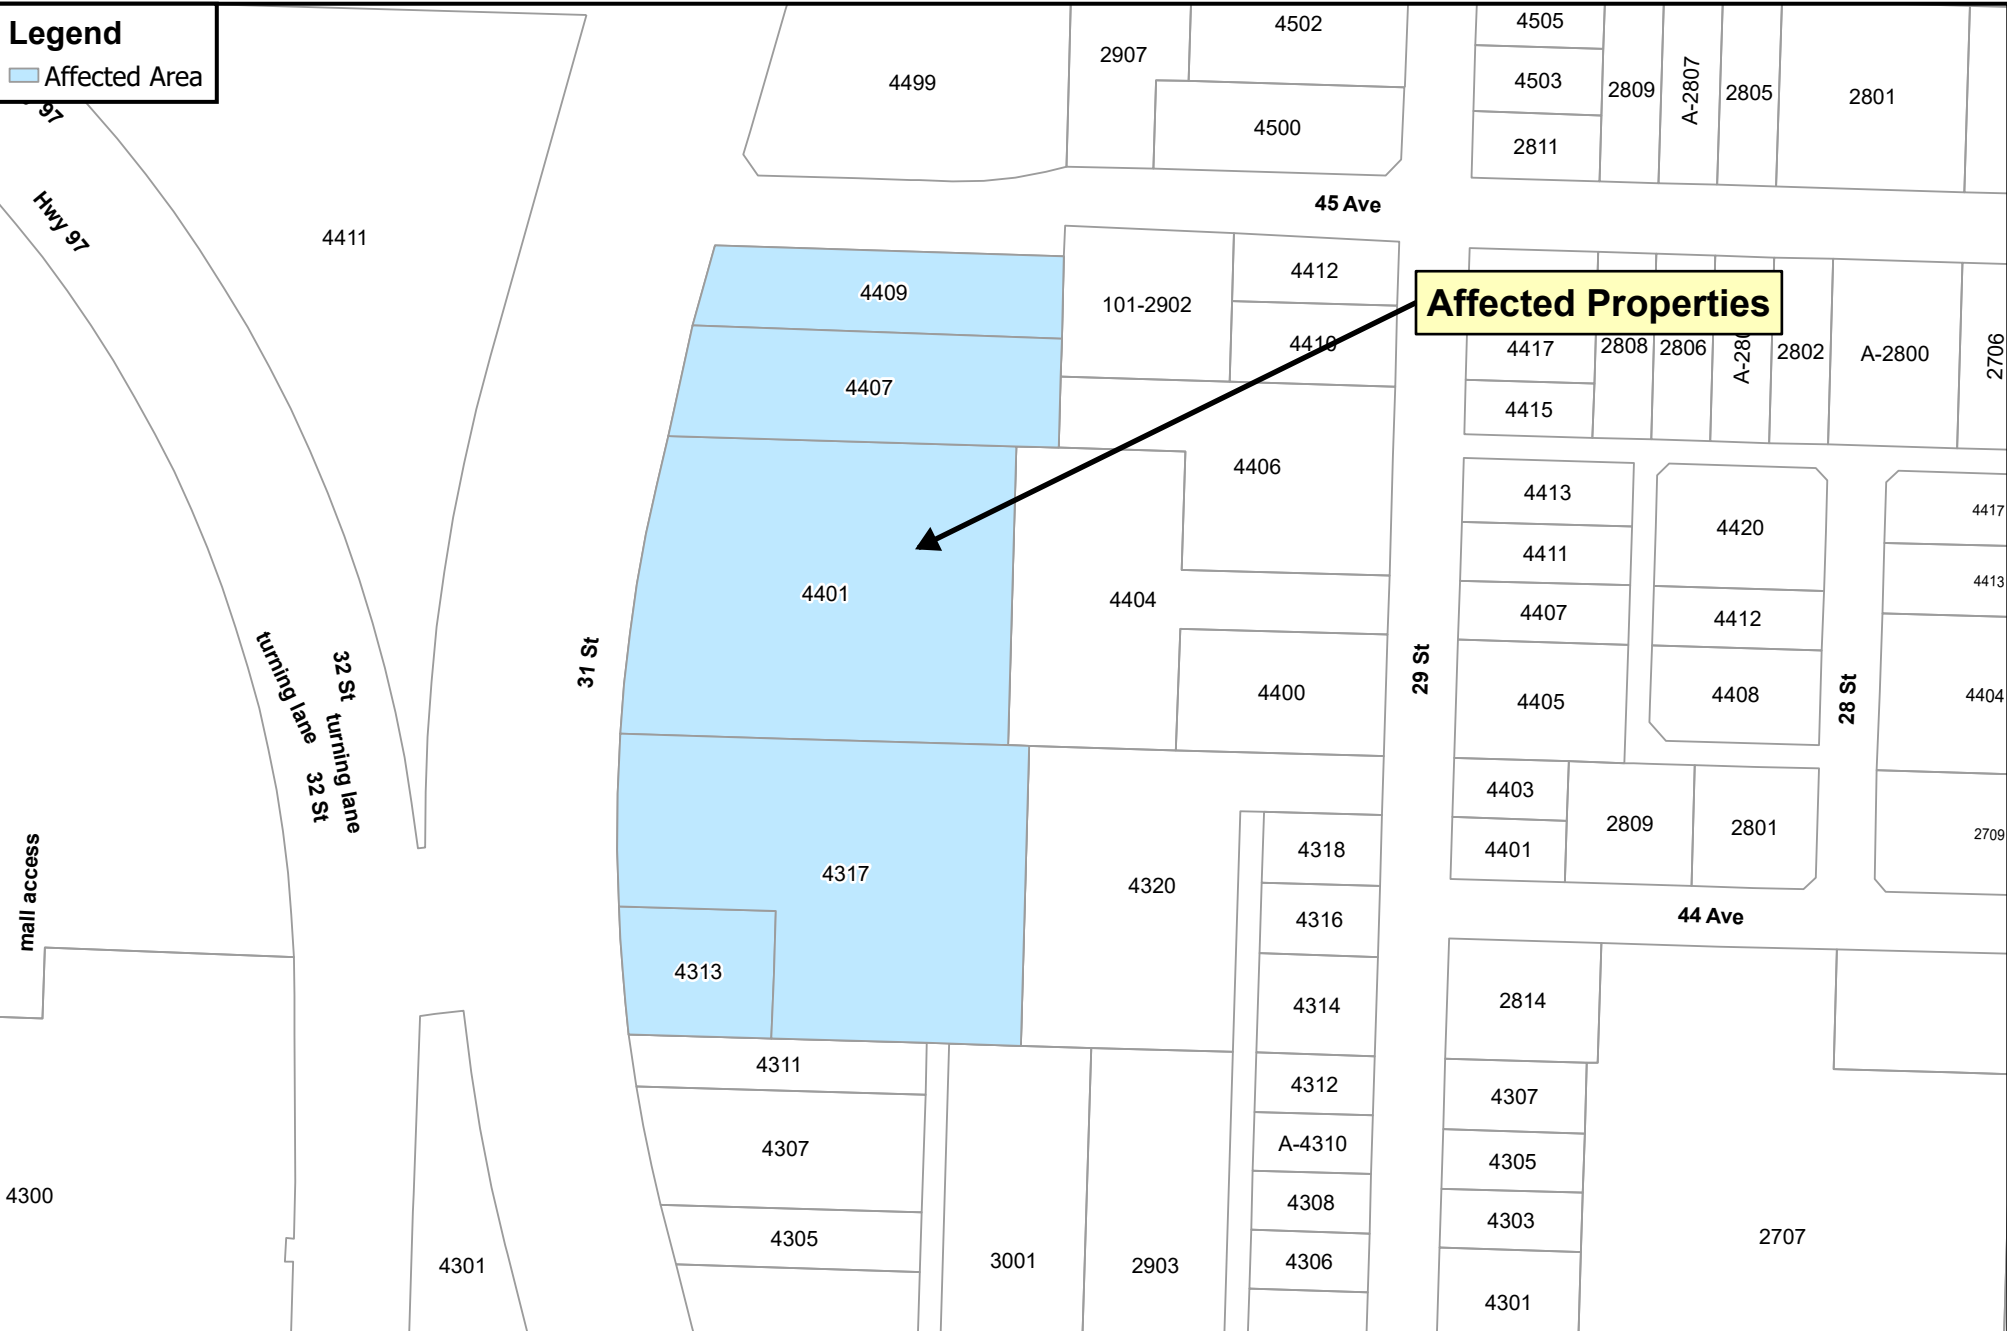

Legend

Affected Area

This map was compiled by RDNO, using data believed to be accurate; however, a margin of error is inherent in all maps. This product is distributed without warranties of any kind, either express or implied, including but not limited to warranties of sustainability or particular purpose or use.

Date: Feb 17, 2026

Affected Properties

Scale: 1:1,950

0 25 50 100 Meters

Size: 11" x 8.5"

REGIONAL DISTRICT NORTH OKANAGAN

N