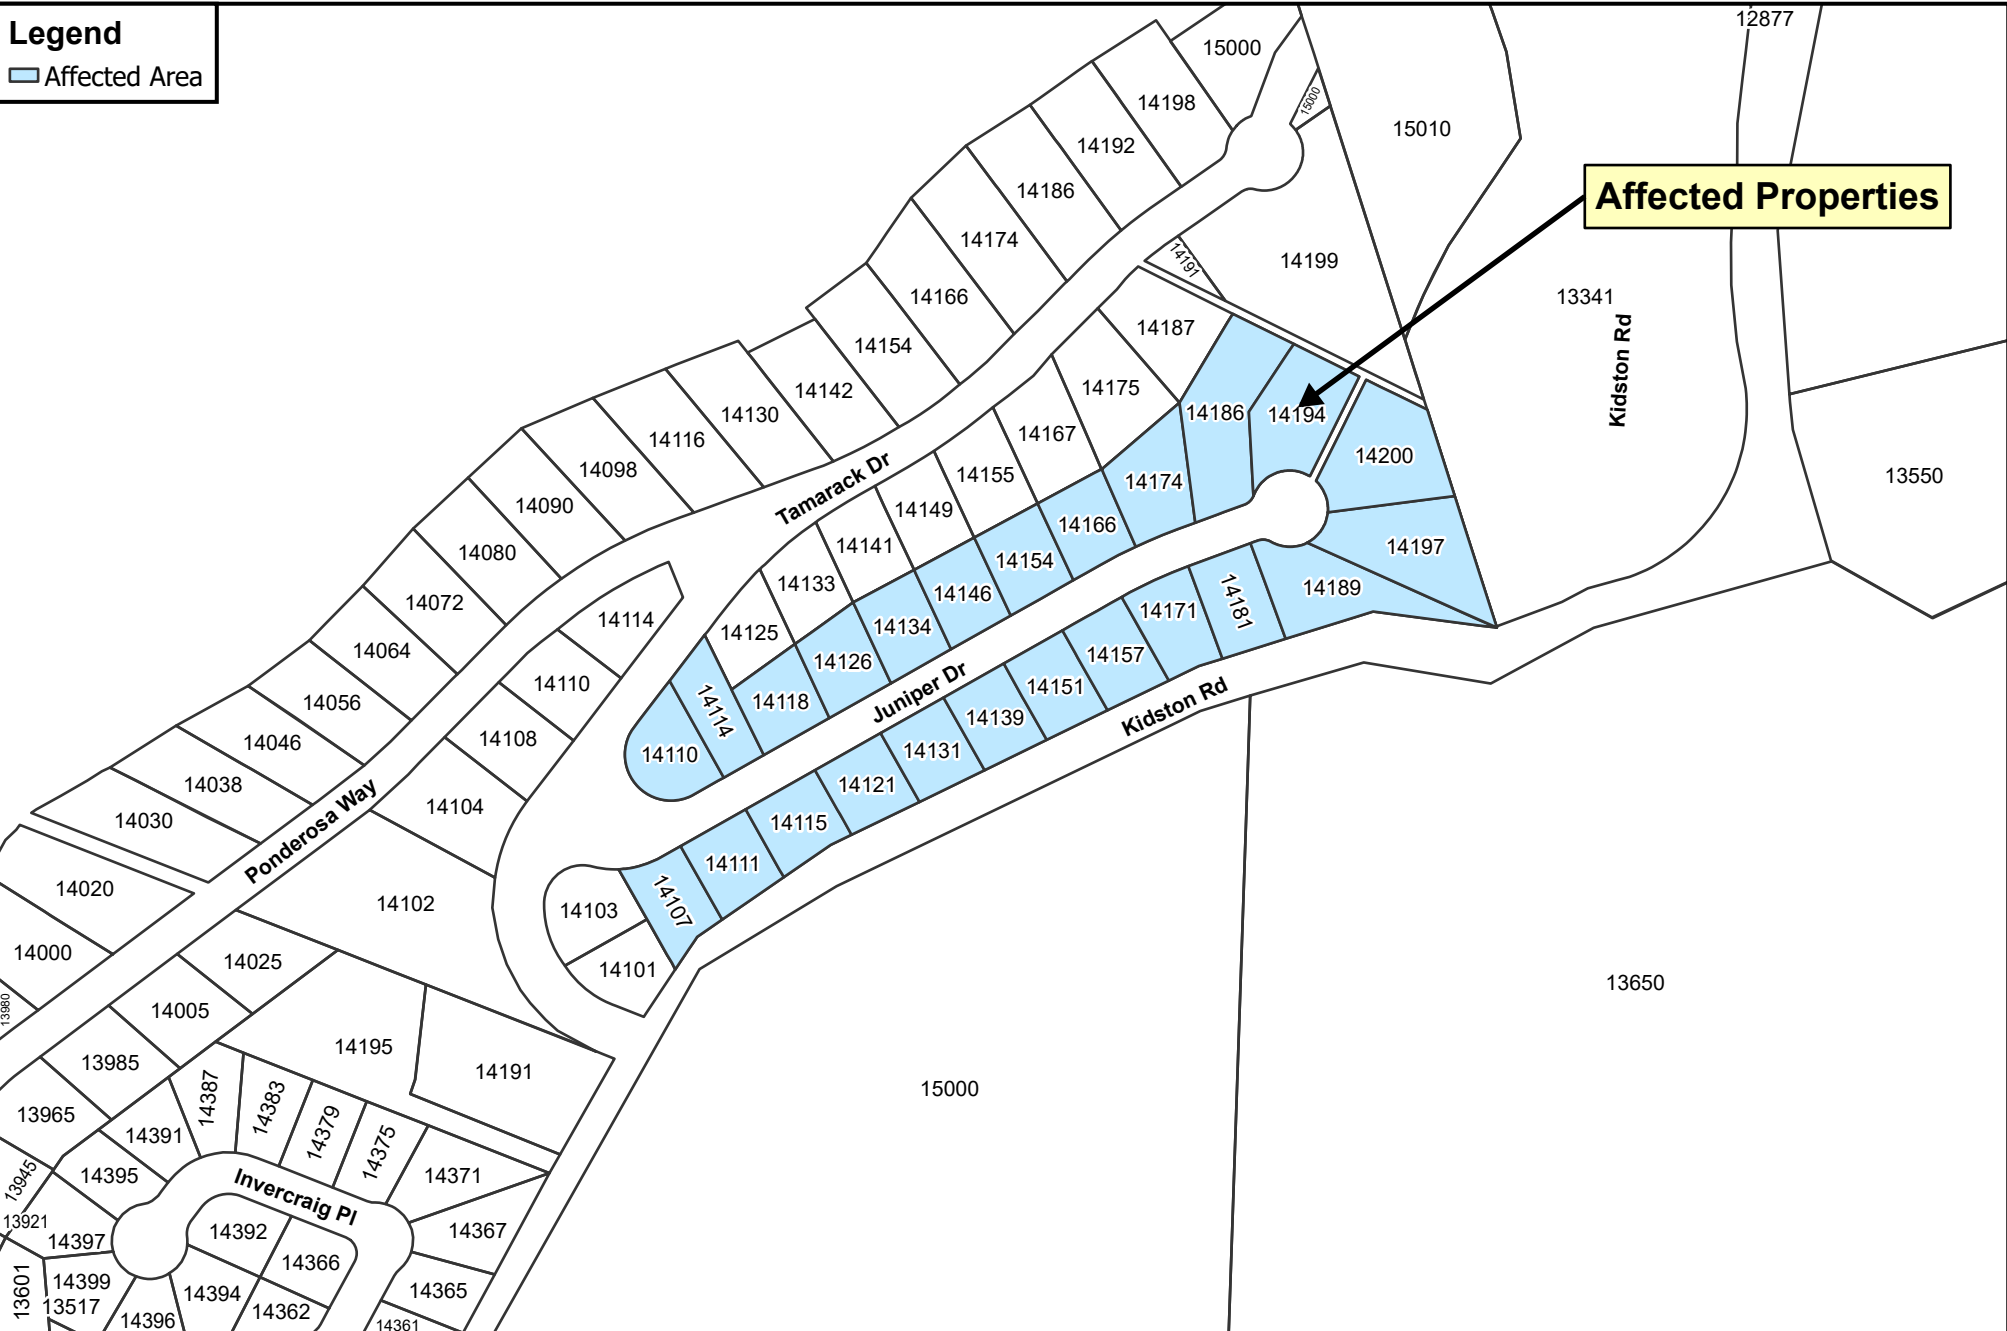

**Legend**  
 Affected Area

**Affected Properties**

This map was compiled by RDNO, using data believed to be accurate; however, a margin of error is inherent in all maps. This product is distributed without warranties of any kind, either express or implied, including but not limited to warranties of sustainability or particular purpose or use.

# Affected Properties

**REGIONAL DISTRICT NORTH OKANAGAN**

Date: Apr 15, 2026

Scale: 1:3,000  
 Meters