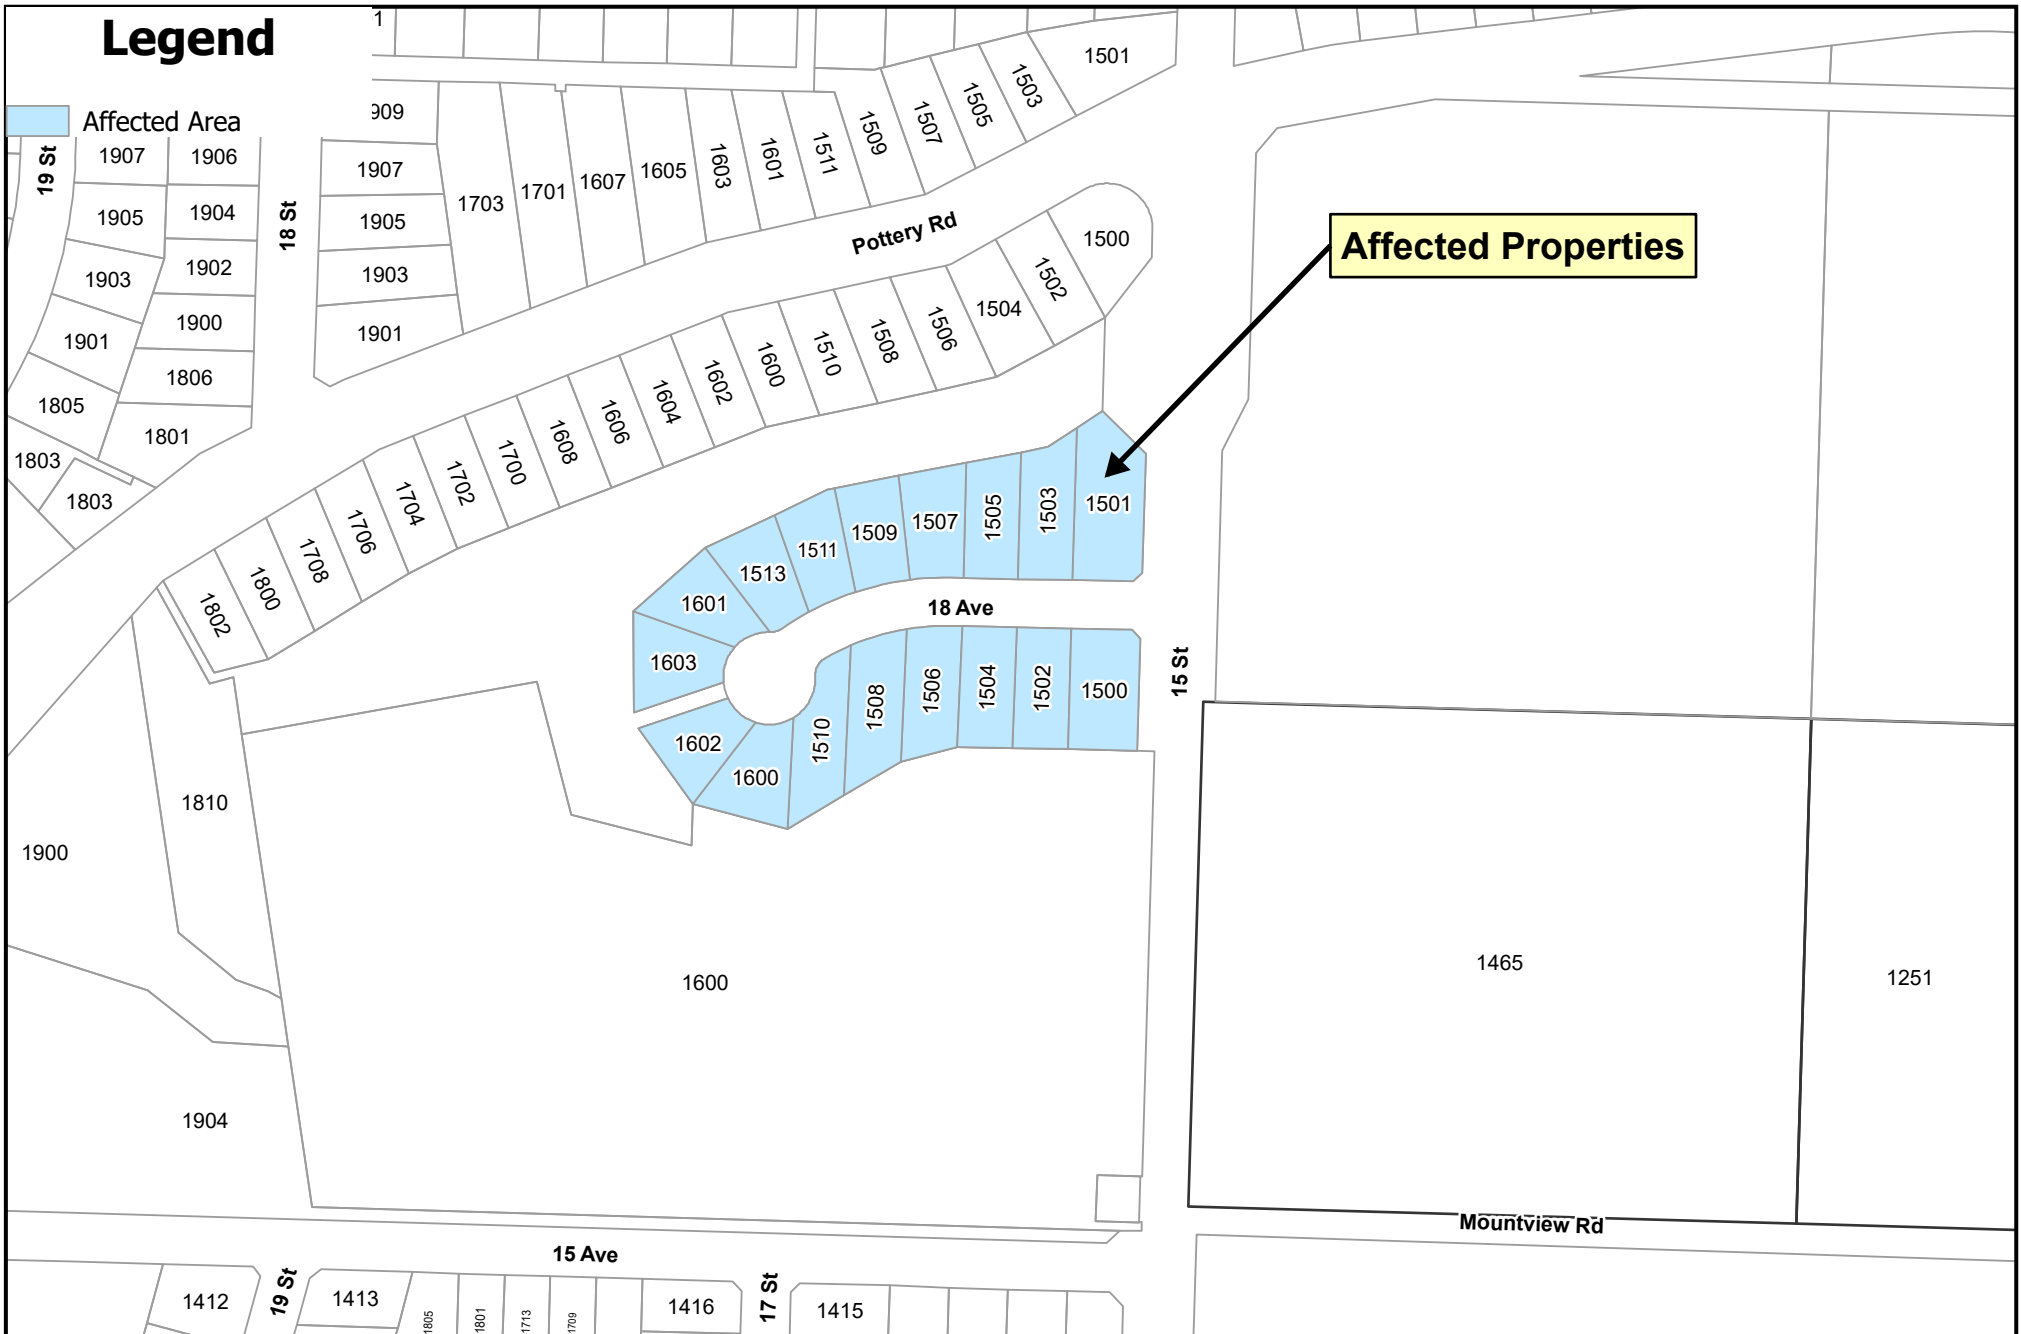

Legend

This map was compiled by RDNO, using data believed to be accurate; however, a margin of error is inherent in all maps. This product is distributed without warranties of any kind, either express or implied, including but not limited to warranties of sustainability or particular purpose or use.

Date: May 21, 2026

Affected Properties

Scale: 1:2,500
Size: 11" x 8.5"

REGIONAL DISTRICT NORTH OKANAGAN

N