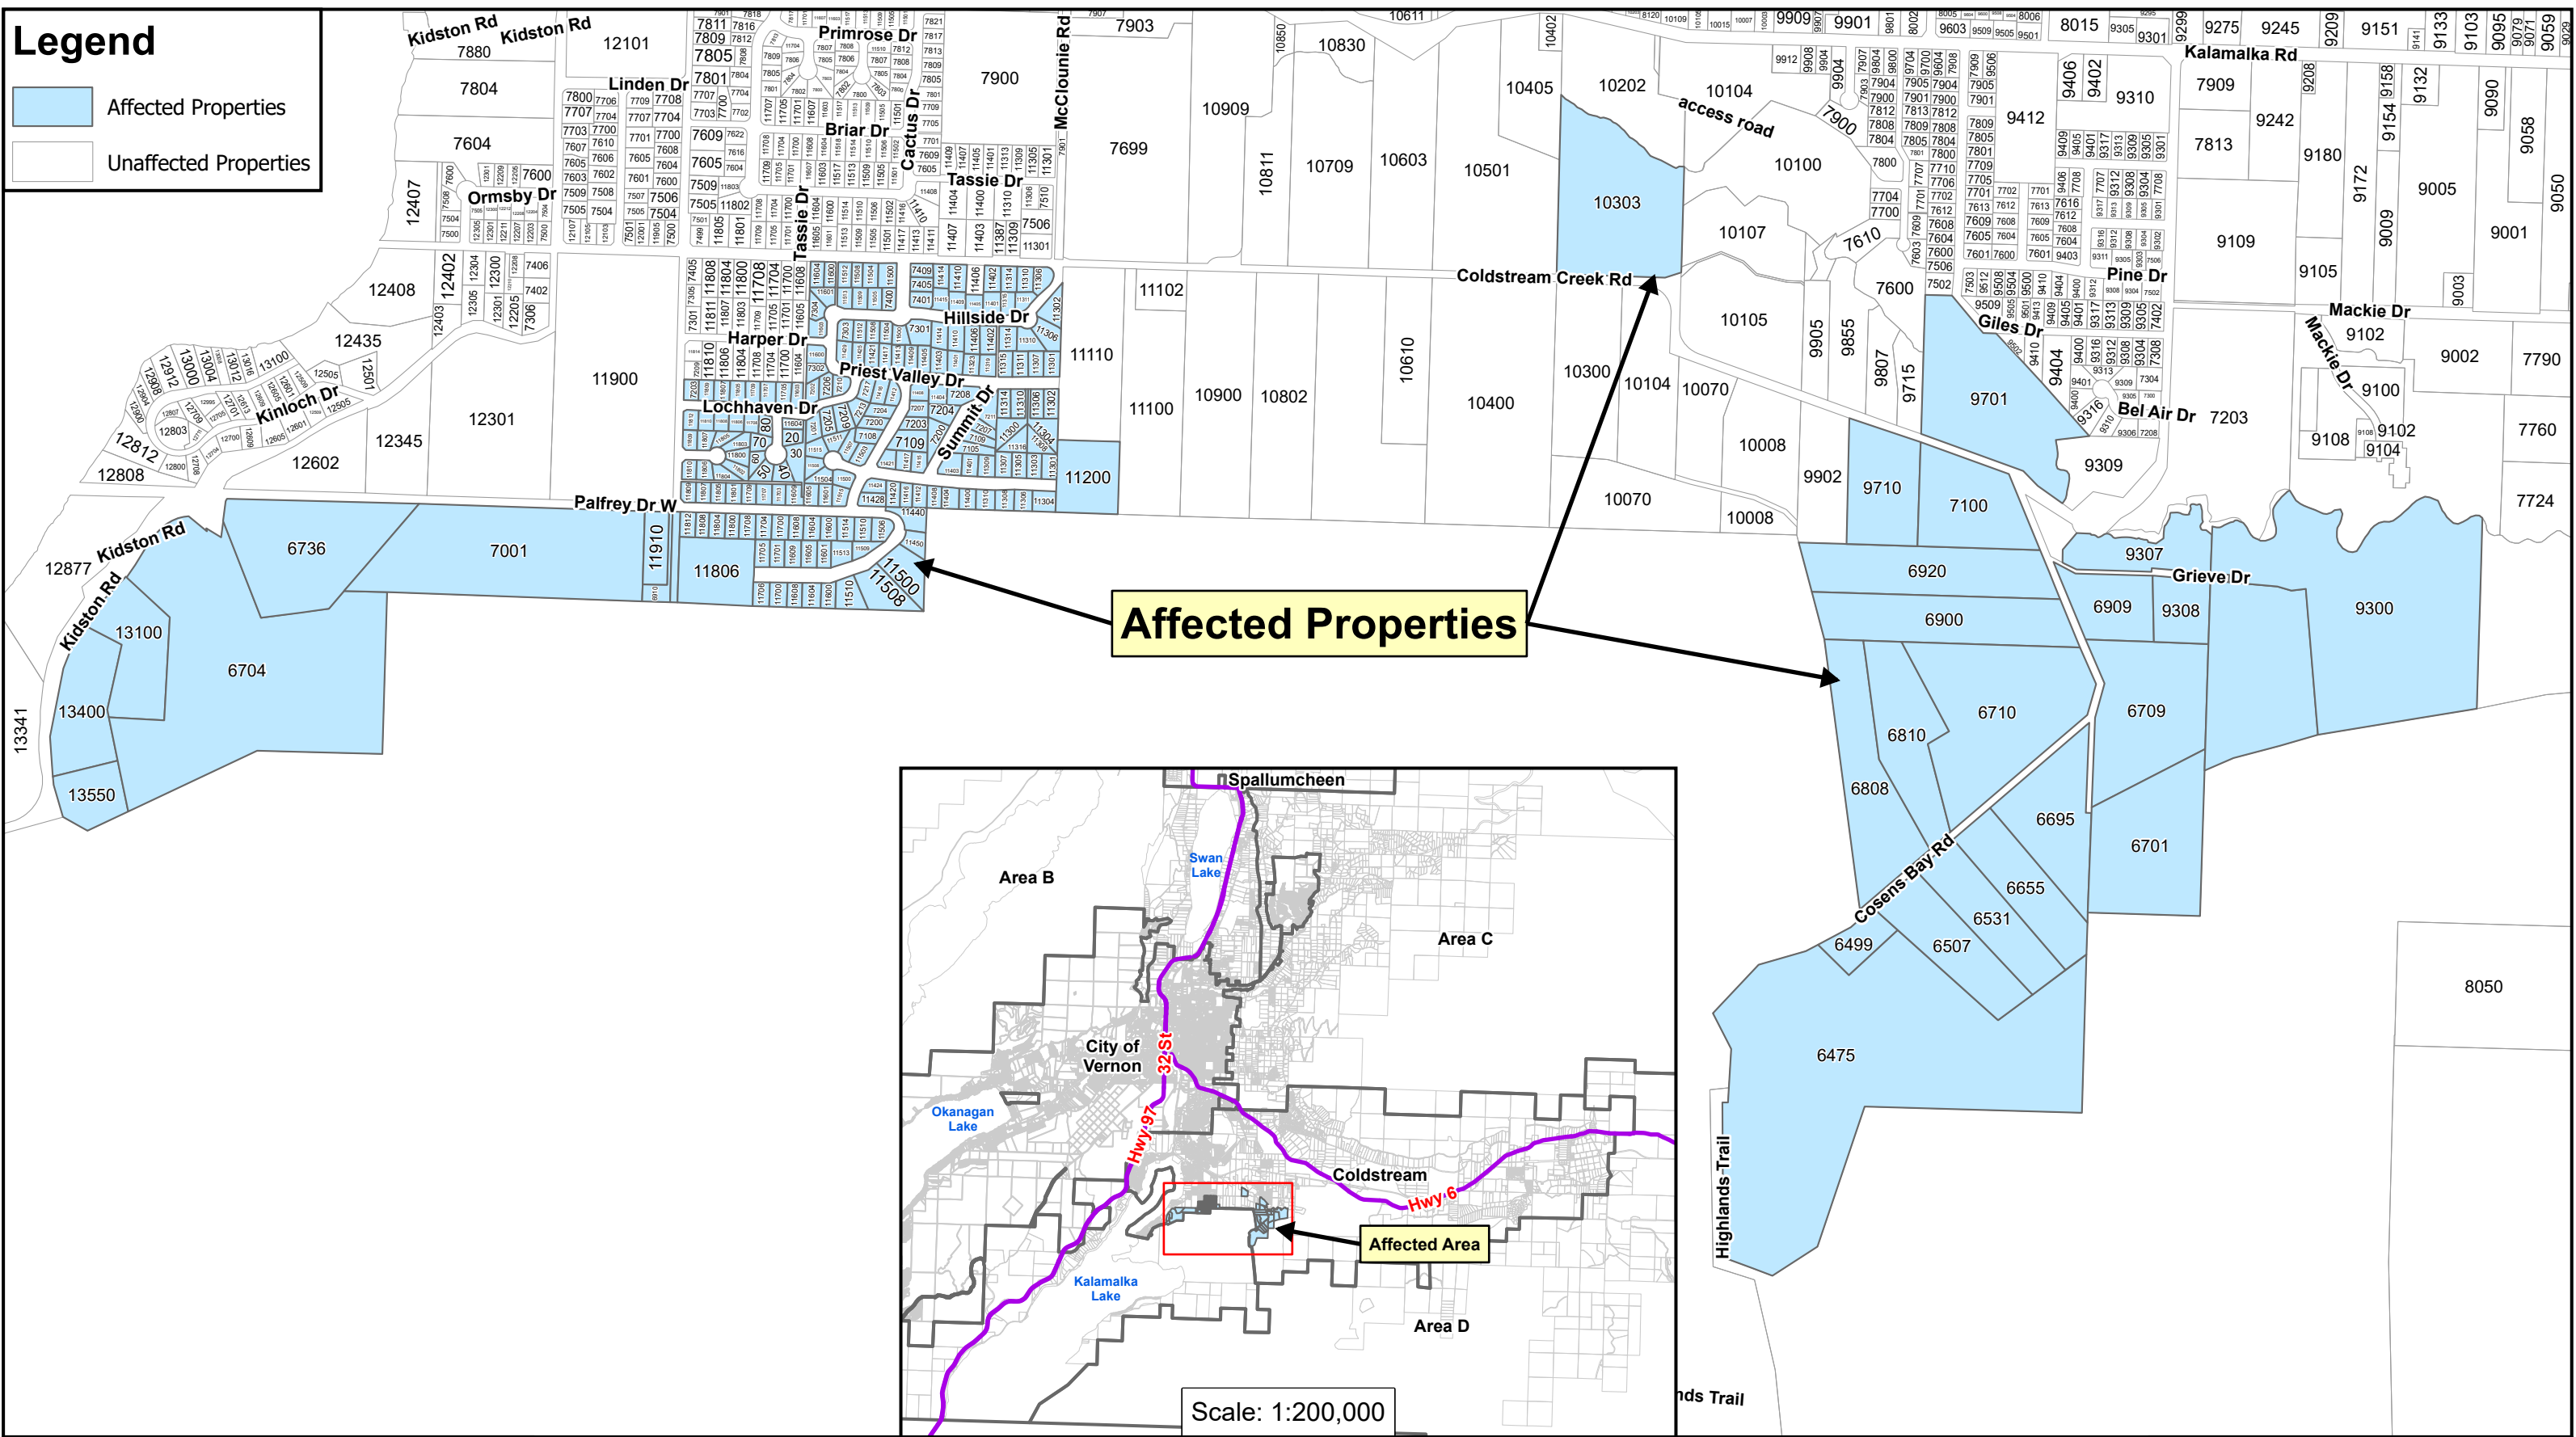

Legend

- Affected Properties
- Unaffected Properties

This map was compiled by RDNO, using data believed to be accurate; however, a margin of error is inherent in all maps. This product is distributed without warranties of any kind, either express or implied, including but not limited to warranties of sustainability or particular purpose or use.

Date: Jun 04, 2026

Scale: 1:10,000
Size: 17" x 11"

Affected Area

REGIONAL DISTRICT NORTH OKANAGAN