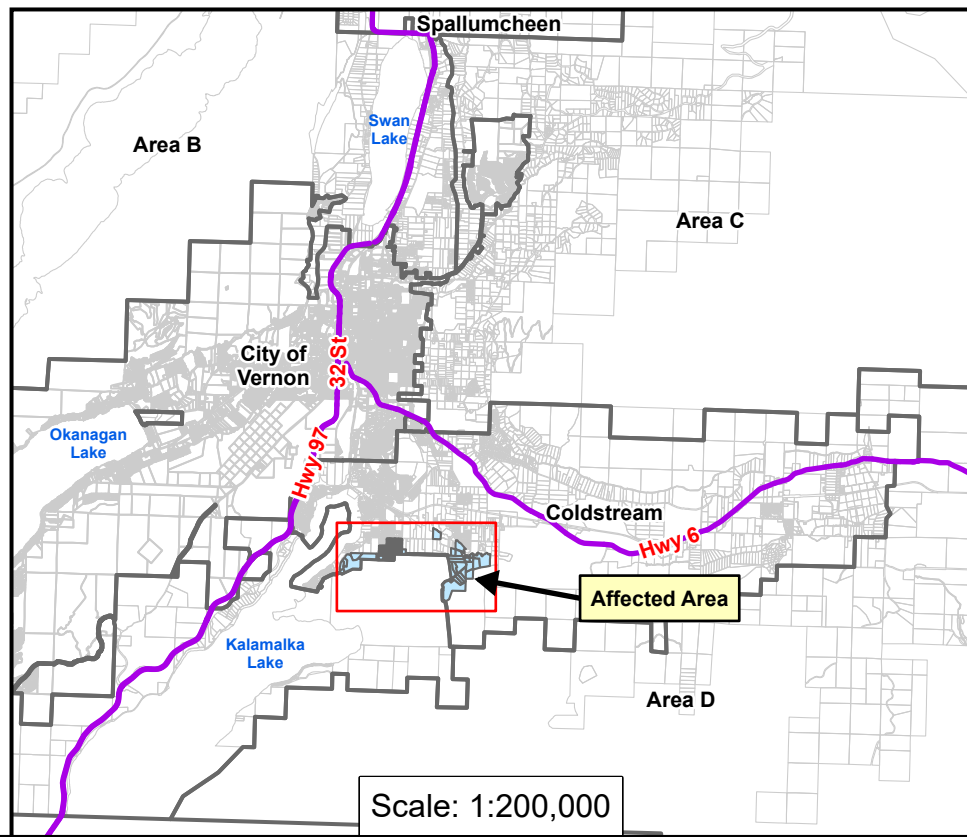

Legend

- Affected Properties
- Unaffected Properties

This map was compiled by RDNO, using data believed to be accurate; however, a margin of error is inherent in all maps. This product is distributed without warranties of any kind, either express or implied, including but not limited to warranties of sustainability or particular purpose or use.

Date: Jun 04, 2026

Scale: 1:10,000
Size: 17" x 11"

Affected Area

REGIONAL DISTRICT NORTH OKANAGAN