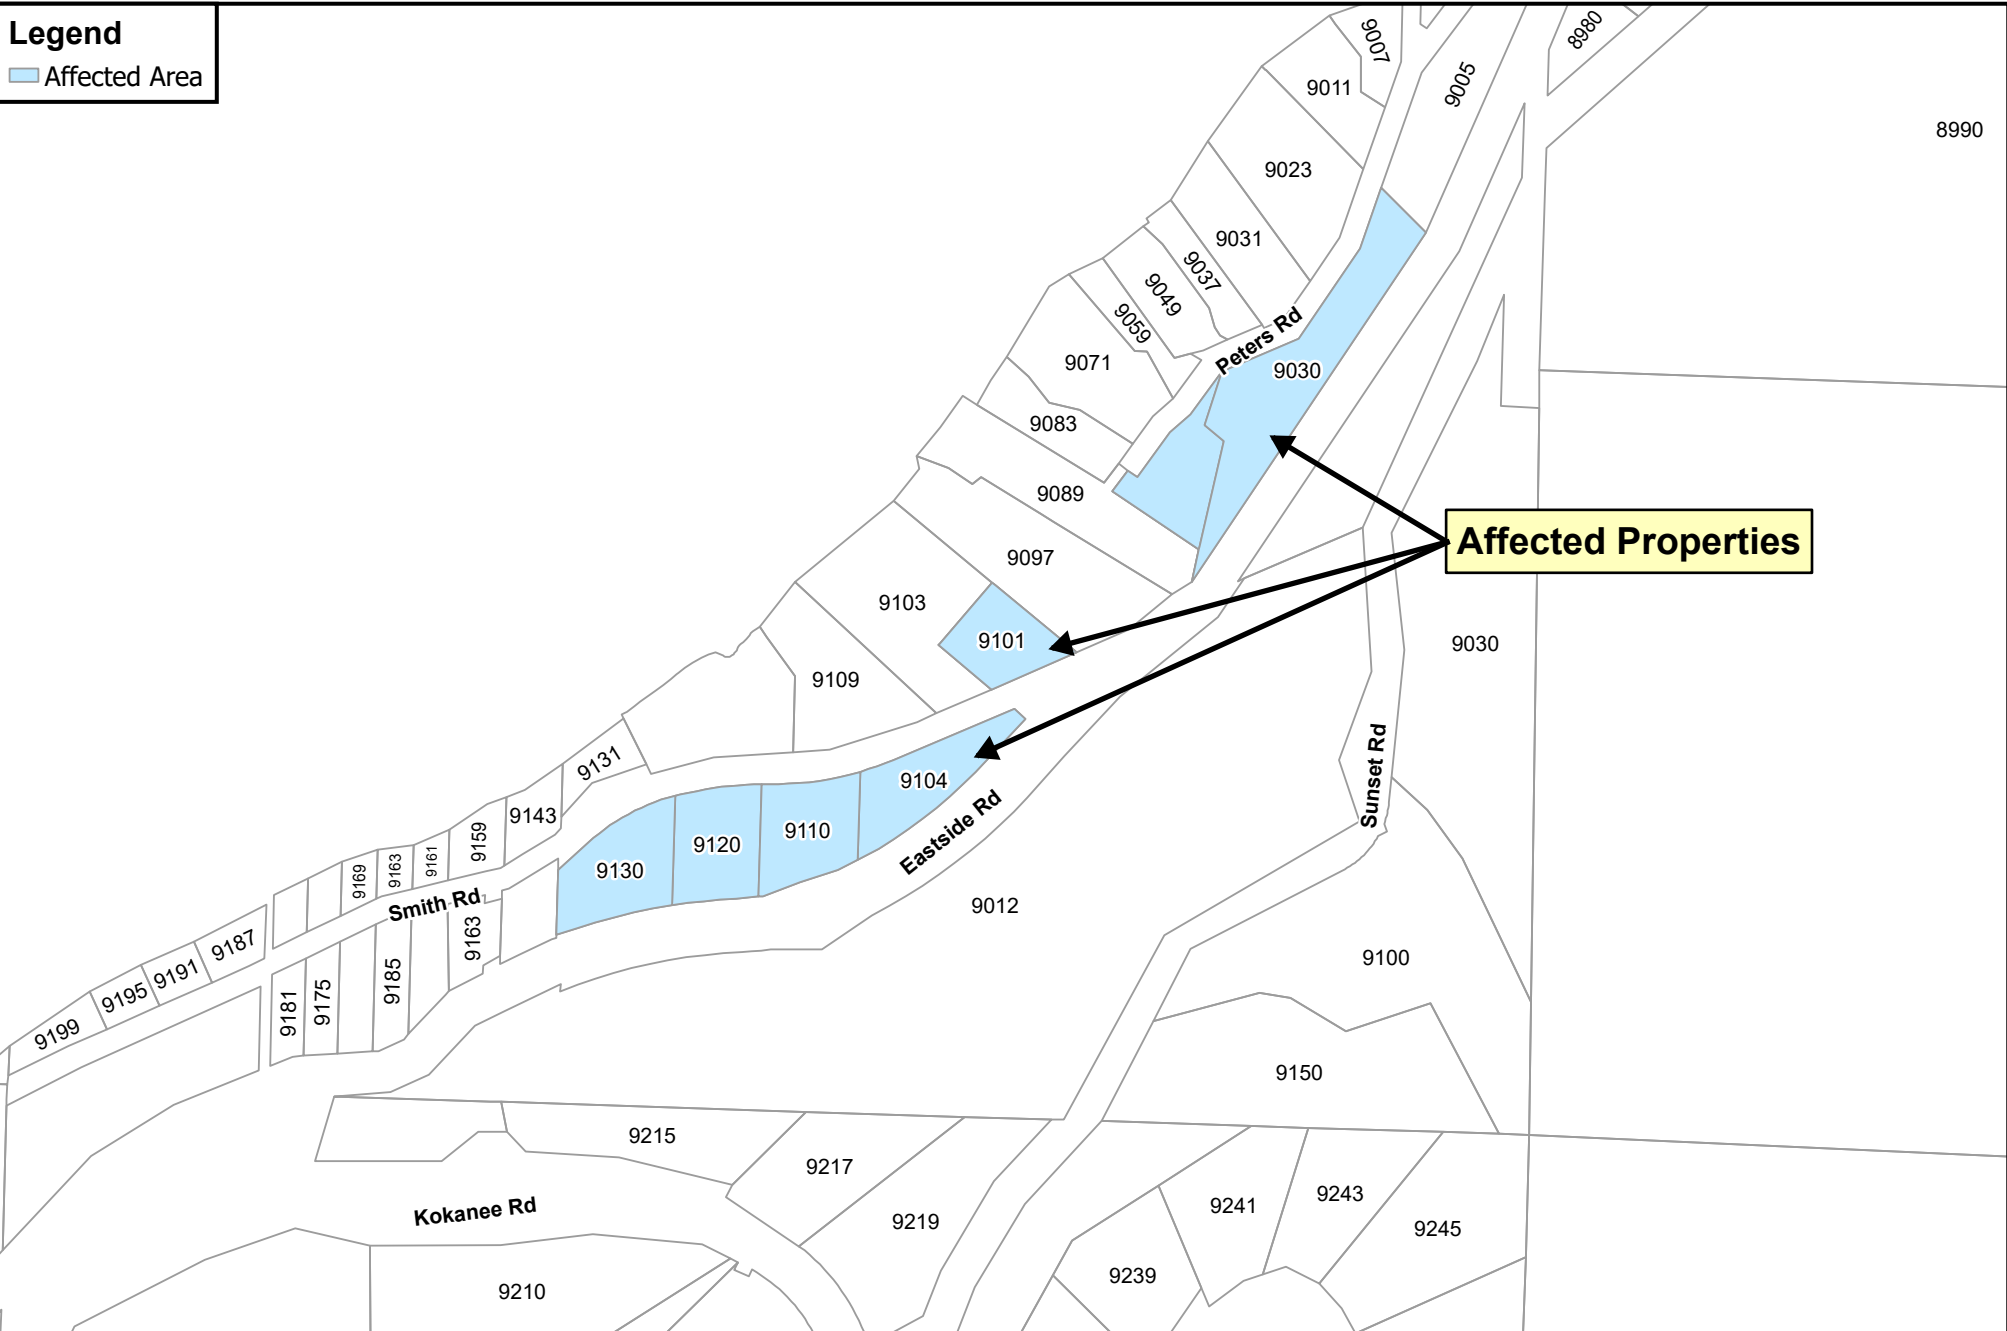

Legend
Affected Area

This map was compiled by RDNO, using data believed to be accurate; however, a margin of error is inherent in all maps. This product is distributed without warranties of any kind, either express or implied, including but not limited to warranties of sustainability or particular purpose or use.

Date: Jun 09, 2026

Affected Properties

Scale: 1:4,000
Size: 11" x 8.5"

0 80 160 320 Meters

REGIONAL DISTRICT NORTH OKANAGAN