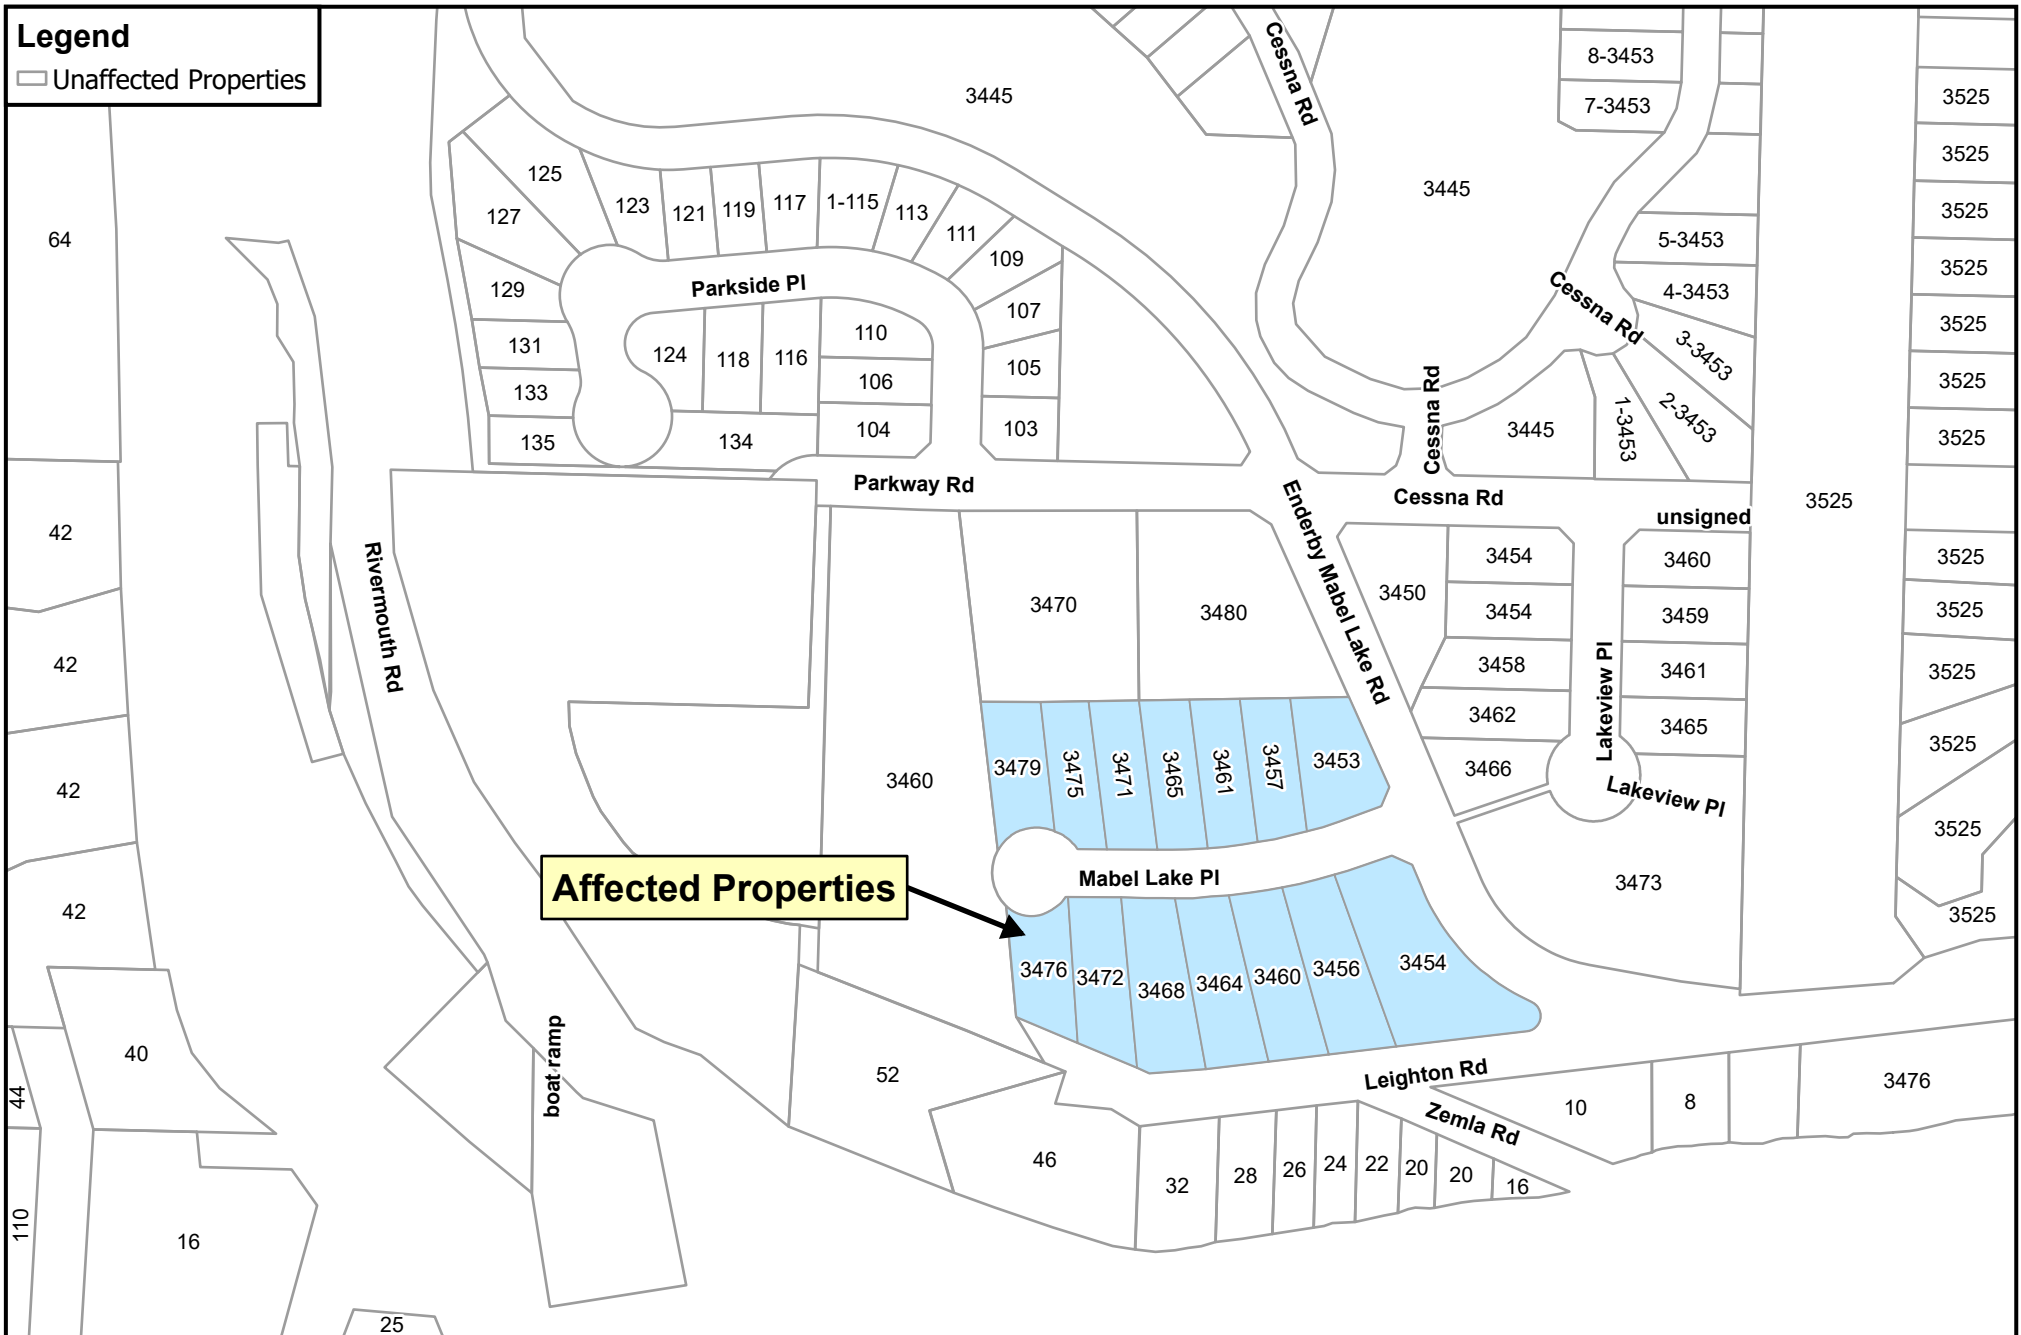

Legend

□ Unaffected Properties

This map was compiled by RDNO, using data believed to be accurate; however, a margin of error is inherent in all maps. This product is distributed without warranties of any kind, either express or implied, including but not limited to warranties of sustainability or particular purpose or use.

Affected Properties

Date: Jun 10, 2026

Scale: 1:3,000

Size: 11" x 8.5"