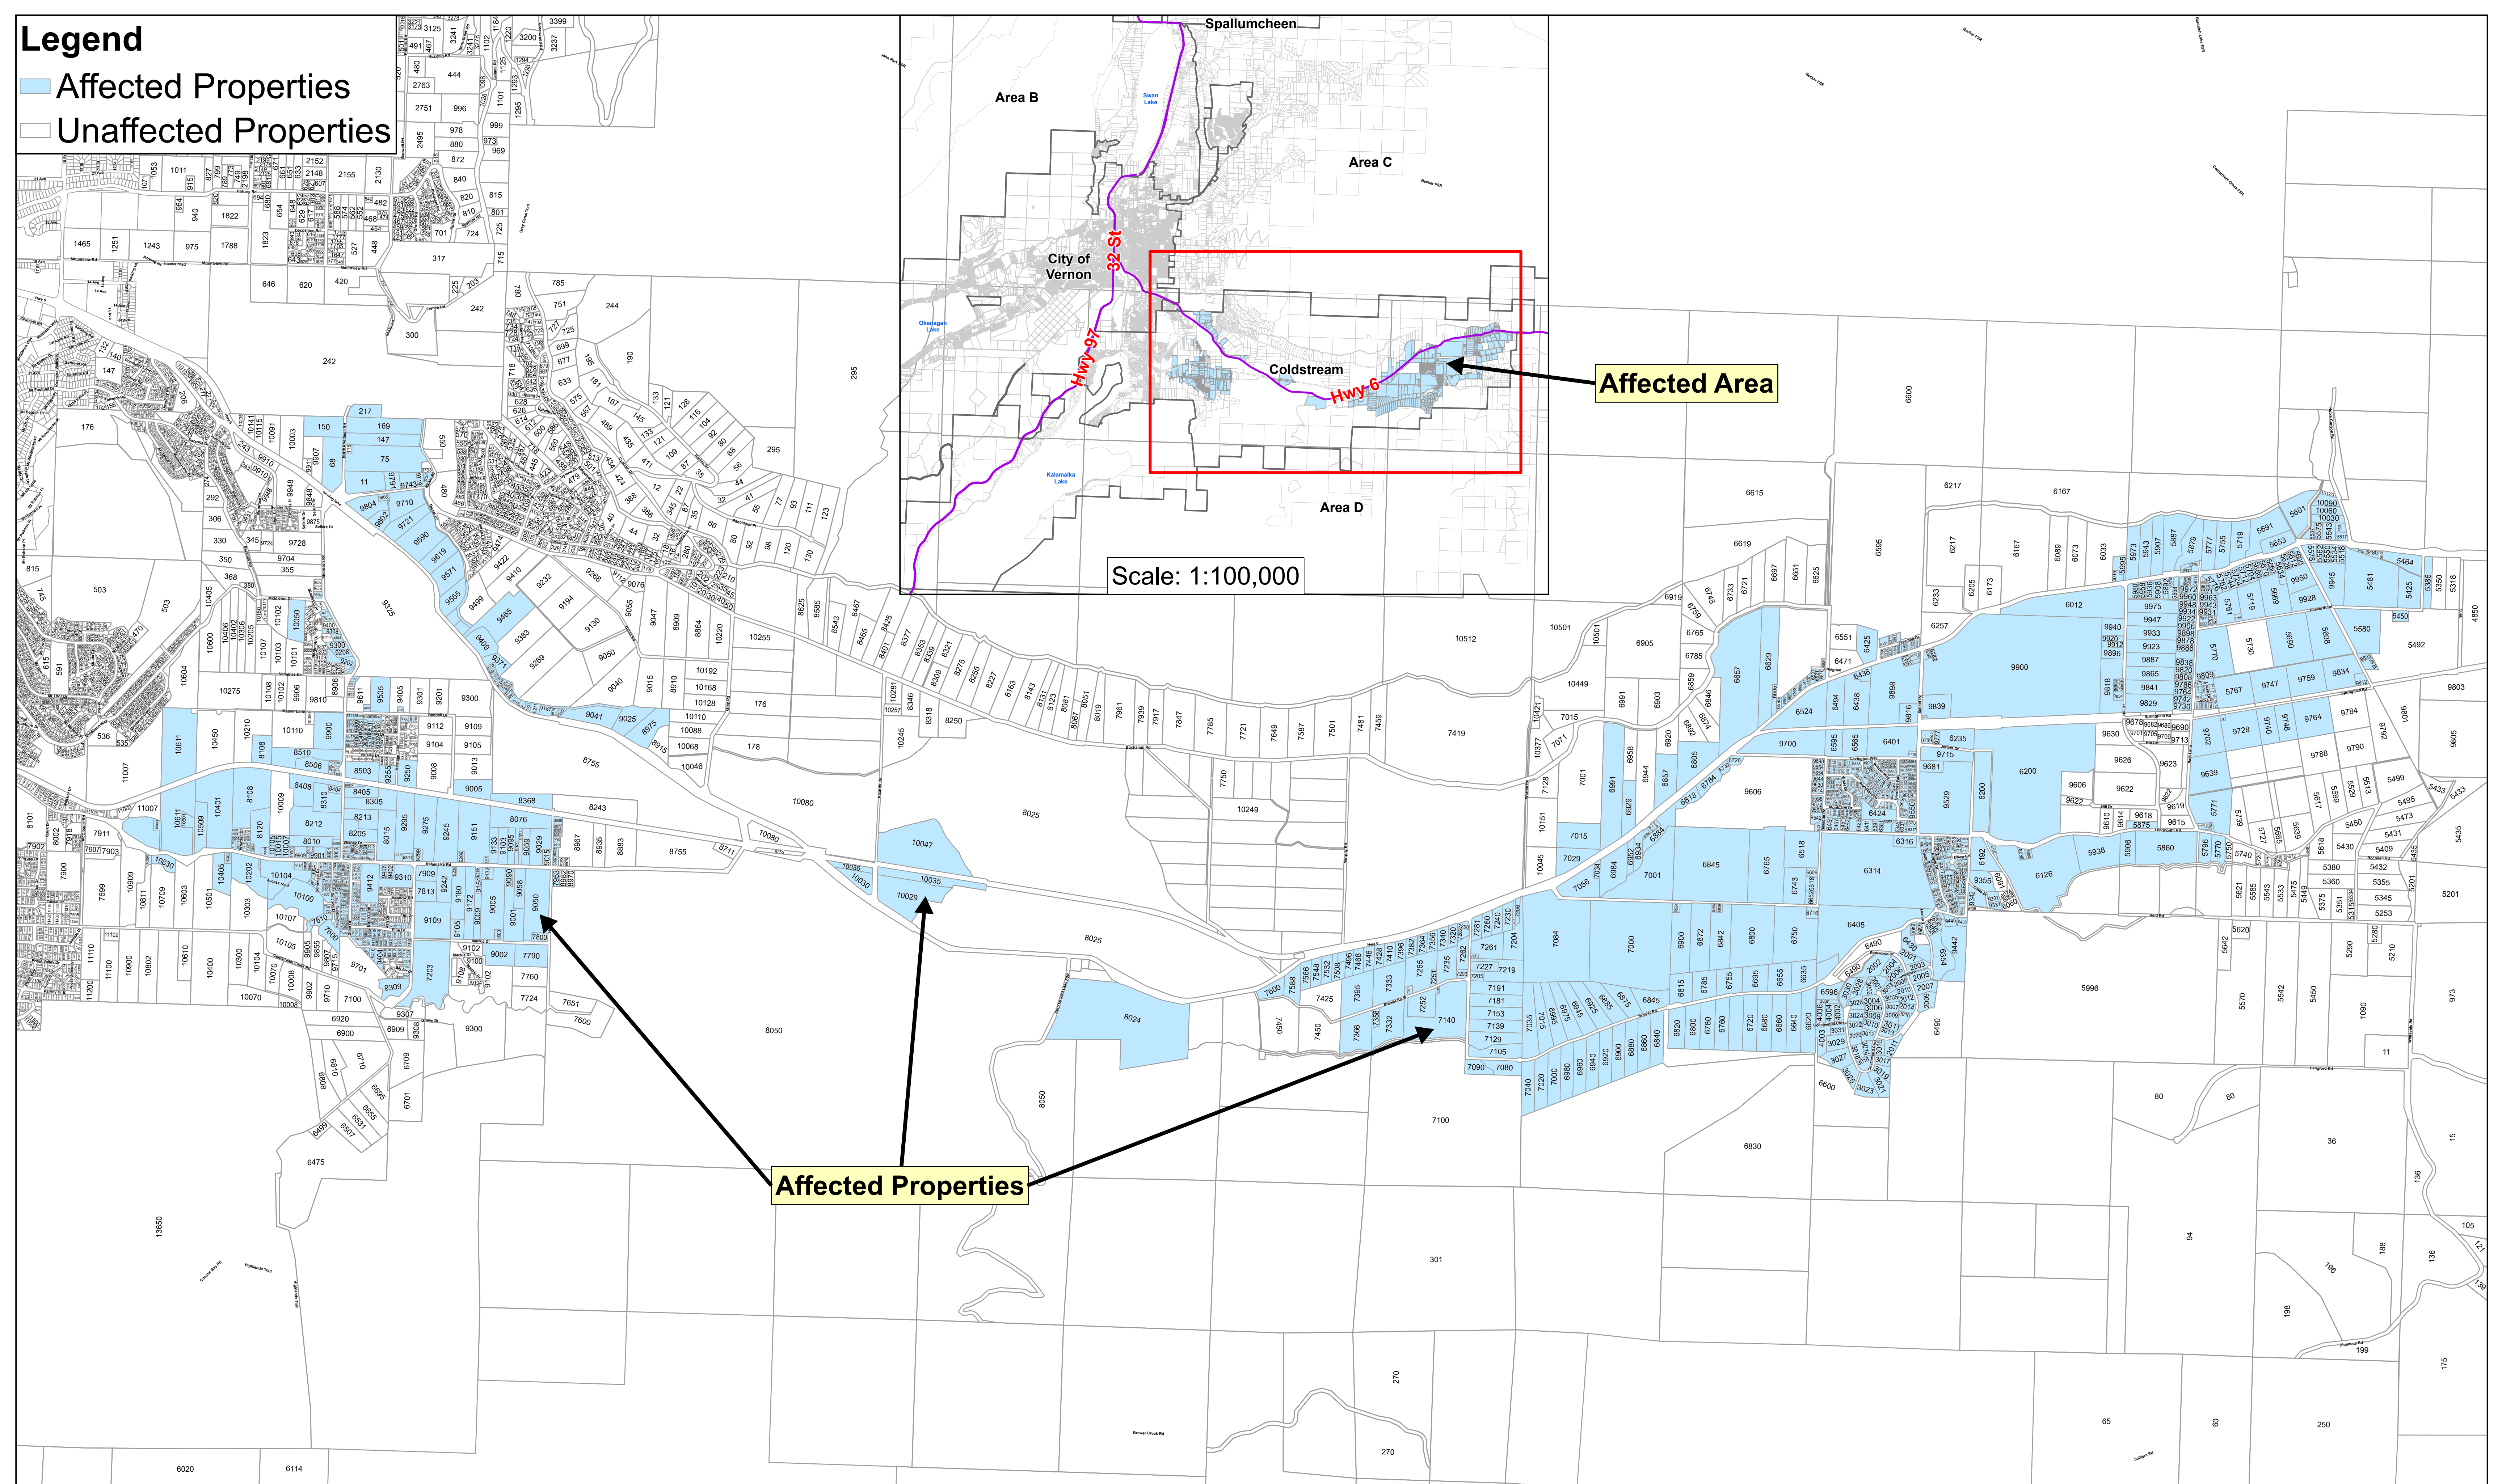

Legend
 Affected Properties
 Unaffected Properties

Affected Properties

Affected Area

Scale: 1:100,000

Affected Area

This map was compiled by RDNO, using data believed to be accurate; however, a margin of error is inherent in all maps. This product is distributed without warranties of any kind, either express or implied, including but not limited to warranties of sustainability or particular purpose or use.

Date: Jun 24, 2026

Scale: 1:15,000
 Size: 36" x 24"

REGIONAL DISTRICT NORTH OKANAGAN

N

Files: H:\Projects_Proj\Apn_Nation\Region\District_North_Ok\Map_100000.aprx