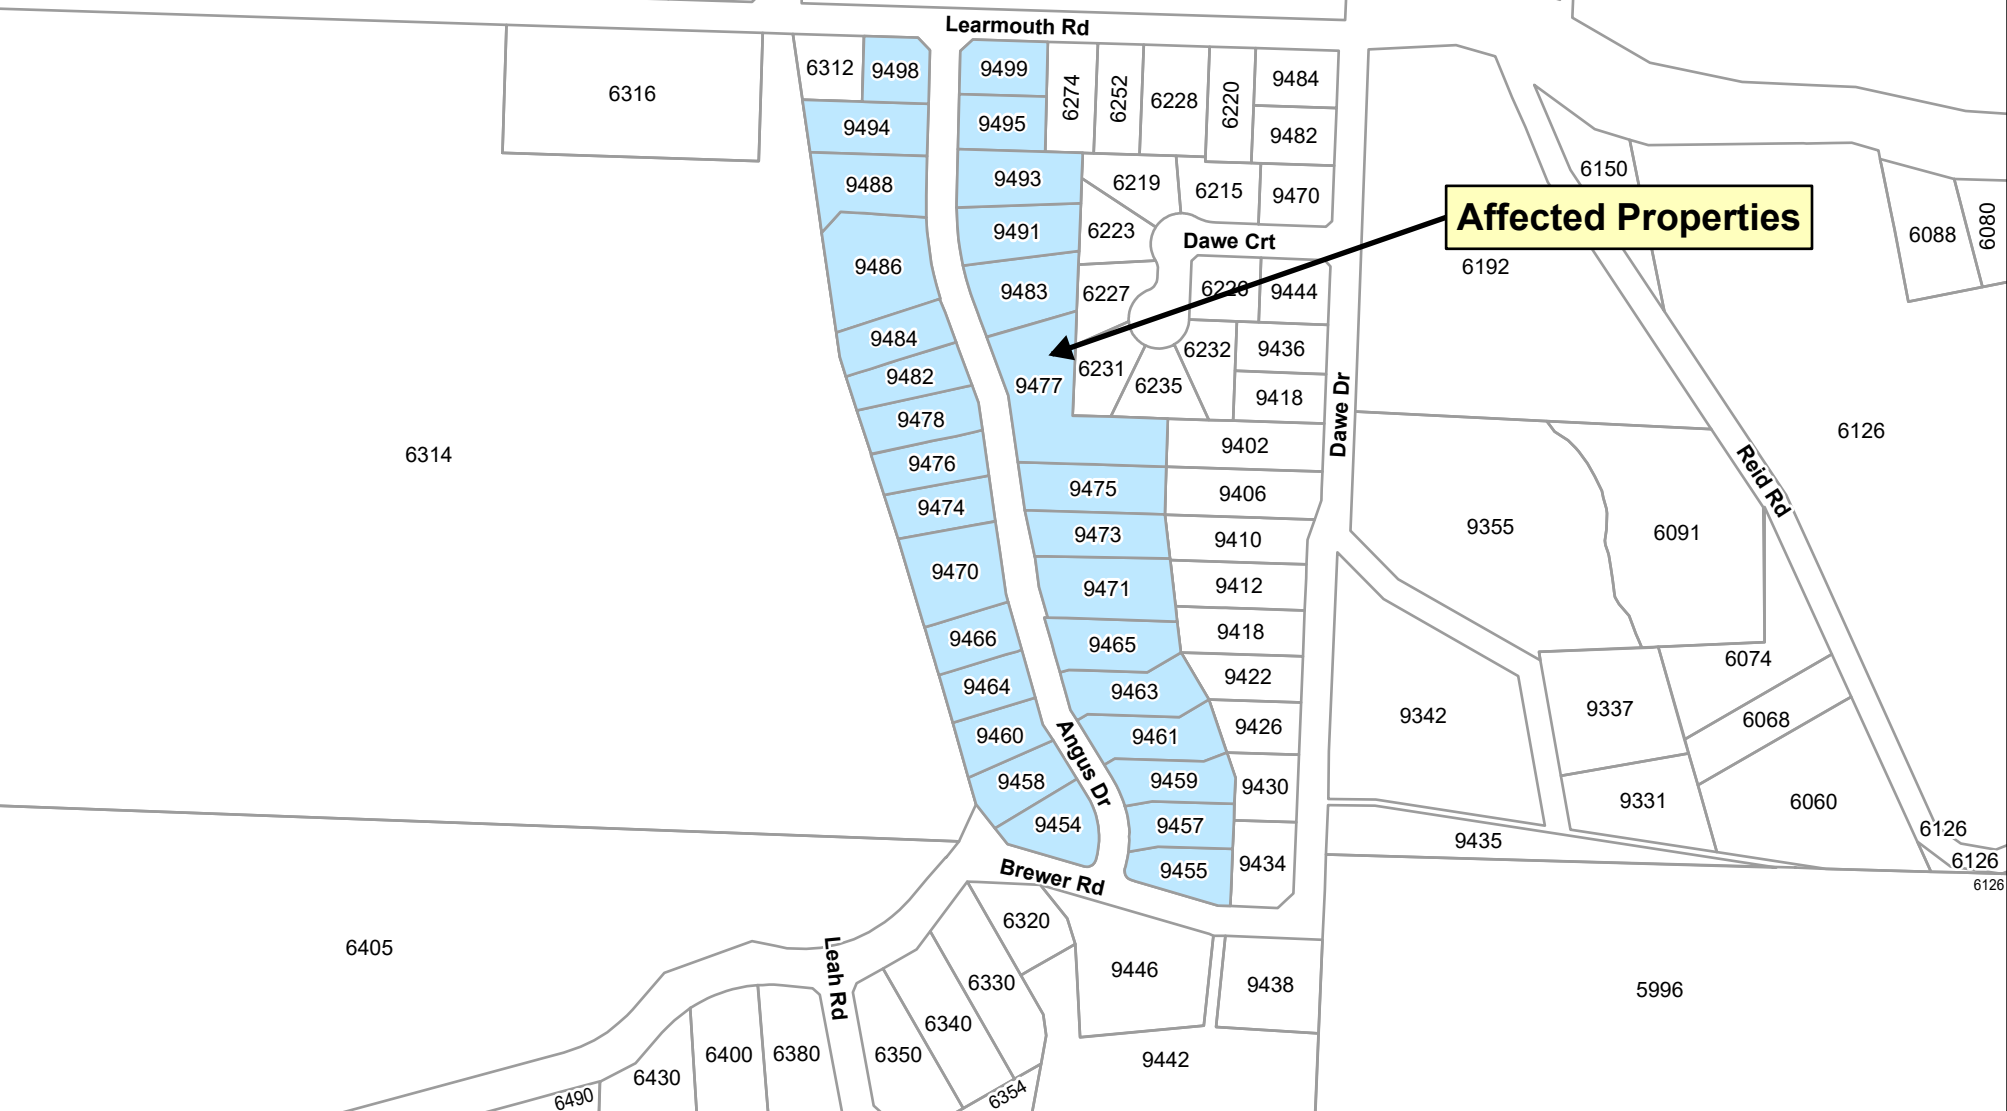

**Legend**

**Affected Properties**

This map was compiled by RDNO, using data believed to be accurate; however, a margin of error is inherent in all maps. This product is distributed without warranties of any kind, either express or implied, including but not limited to warranties of sustainability or particular purpose or use.

# Affected Properties

**REGIONAL DISTRICT NORTH OKANAGAN**

N

Date: Jul 07, 2026

Scale: 1:3,750

Meters